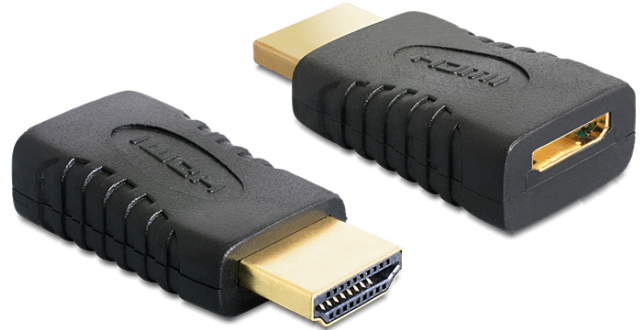

Delock Adapter High Speed HDMI - A male > C female

Description

Specification

Item No. 65262

EAN: 4043619652624

Country of origin: China

Package: Poly bag