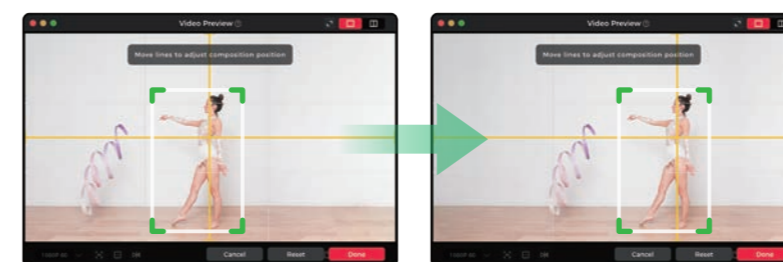

Seamless Control With Hand Gesture

Gesture Control 2.0 provides an intuitive and natural way to interact with Tiny SE. With simple hand gestures, you can easily lock/unlock tracking target or dynamically adjust the zoom range as you want.

Zoom in/out

Lock/Unlock Target

Dynamic Zoom in/out

Adjust the Image Center as You Like

During tracking, the target typically stays in the center. While customizable composition lines let you easily reposition the target for flexible composition based on your preferences.

Exceptional Clarity, Unparalleled Smoothness

Tiny SE captures ultra-smooth video with minimal motion blur at high frame rates: 1080p at 100fps or 720p at 120fps. With Full HD resolution, it's perfect for live streaming and online education.

Seamless Integration with Stream Deck

Tiny SE integrates seamlessly with the Elgato Stream Deck. This allows you to customize button layouts and functions according to your requirements, resulting in a more convenient streaming experience.