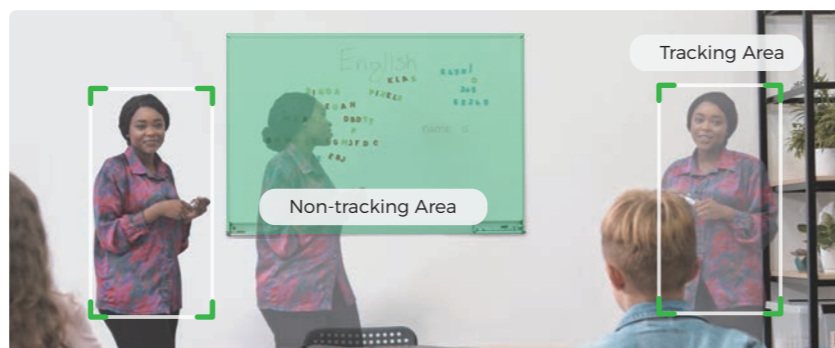

Hybrid Working

Live Streaming

Online Education

Content Creation

AI Tracking with Auto Zoom

Tiny SE inherits the advanced AI capabilities of Tiny series. Its AI Tracking with Auto Zoom will automatically adjust the zoom range during tracking, effortlessly achieving optimal framing.

Auto Zoom Off

Auto Zoom On

More Precise Body-part Tracking

Tiny SE's five specialized tracking modes enable you to frame body parts perfectly. This eliminates the need for manual adjustments and effectively adapts to different scenarios.

Customizable Zone Tracking

Define tracking and non-tracking areas via four adjustable gimbal angles for a tailored tracking experience. The new-target auto-tracking feature ensures seamless transitions between speakers.

Seamless Control With Hand Gesture

Gesture Control 2.0 provides an intuitive and natural way to interact with Tiny SE. With simple hand gestures, you can easily lock/unlock tracking target or dynamically adjust the zoom range as you want.