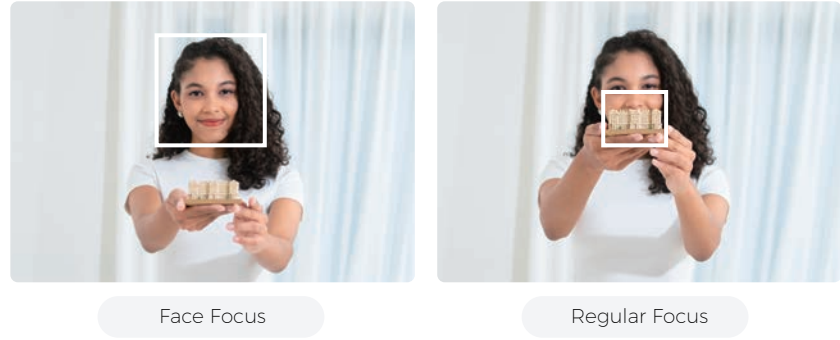

f/1.8 Aperture

Staggered HDR

2.9µm pixel size

Dual Native ISO for Optimal Exposure

Tiny SE boasts the remarkable feature of Dual Native ISO, a rarity in this price range. It automatically optimizes ISO based on ambient lighting conditions, ensuring exceptional image quality in any environment, from bright to dim.

Low ISO

High ISO

Precise Autofocus for Impeccable Clarity

Featuring both facial and regular focus modes, Tiny SE guarantees consistently sharp and immediate focus, from detailed close-ups to expansive wide shots.