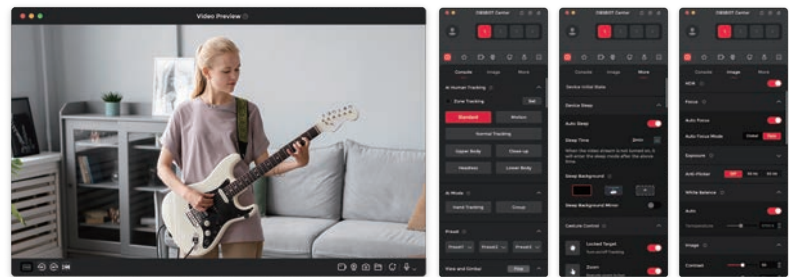

f/1.8 Aperture

Staggered HDR

2.9µm pixel size

Dual Native ISO for Optimal Exposure

Tiny SE boasts the remarkable feature of Dual Native ISO, a rarity in this price range. It automatically optimizes ISO based on ambient lighting conditions, ensuring exceptional image quality in any environment, from bright to dim.

Low ISO

High ISO

Precise Autofocus for Impeccable Clarity

Featuring both facial and regular focus modes, Tiny SE guarantees consistently sharp and immediate focus, from detailed close-ups to expansive wide shots.

Seamless Integration with Stream Deck

Tiny SE integrates seamlessly with the Elgato Stream Deck. This allows you to customize button layouts and functions according to your requirements, resulting in a more convenient streaming experience.