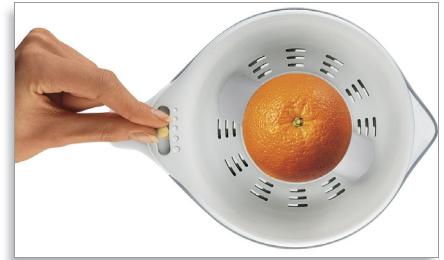

Philips
Citrus press

0.6 l
with pulp selector

HR2744

Enjoy fresh juice in seconds

You choose smooth or pulpy juice

A bright and colourful citrus press with an adjustable pulp selector to adjust the amount of pulp in your juice to your personal taste.

PHILIPS
sense and simplicity

Citrus press
0.6 l with pulp selector

Specifications

Design specifications

- Colour(s): Bright white with orange accents
- Material excl. jug: PP
- Material jug: SAN

General specifications

- Integrated cord storage
- Non-slip feet
- Pulp selector

Technical specifications

- Capacity jug: 0.6 l
- Cord length: 1.2 m
- Frequency: 50/60 Hz
- Power: 25 W
- Voltage: 220-240 V

HR2744/55

Highlights

Pulp selector

For smooth or pulpy juice.

Juice jug

600 ml juice jug

Cord storage

Cord storage

All parts dishwasher safe
All parts are dishwasher safe

Issue date 2010-03-12

Version: 3.0.1