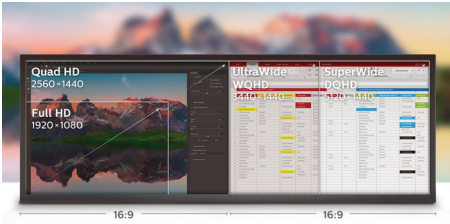

reddot award 2018  
winner

**PHILIPS**

32:9 SuperWide curved LCD display  
P Line 49 (48.8"/124 cm diag.), 5120 x 1440 (Dual QHD)

499P9H/00

## 32:9 SuperWide

32:9 SuperWide 49" screen with 5120 x 1440 resolution is designed to replace multiscreen setups for a massive wide view. It's like having two 27" 16:9 Quad HD displays side by side. SuperWide monitors offer the screen area of dual monitors without the complicated setup.