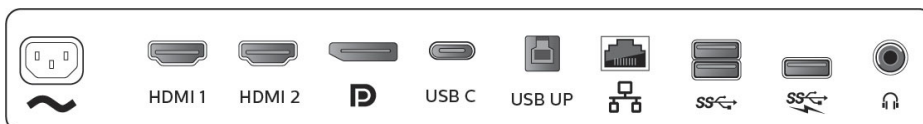

Dimensions

- Product with stand (max height): 1194 x 568 x 303 mm
- Product without stand (mm): 1194 x 369 x 156 mm
- Packaging in mm (W x H x D): 1308 x 384 x 553 mm

Weight

- Product with stand (kg): 15.30 kg
- Product without stand (kg): 11.00 kg
- Product with packaging (kg): 21.48 kg

Operating conditions

- Temperature range (operation): 0°C to 40°C °C
- Temperature range (storage): -20°C to 60°C °C
- Relative humidity: 20%-80 %
- Altitude: Operation: +12,000 ft (3658 m), Non-operation: +40,000 ft (12,192 m)
- MTBF (demonstrated): 70,000 hrs (excluded backlight)

Sustainability

- Environmental and energy: EnergyStar 8.0, EPEAT*, TCO Certified Edge, RoHS, WEEE
- Recyclable packaging material: 100 %
- Post-consumer recycled plastic: 85%
- Specific Substances: PVC/BFR free housing, Mercury free, Lead free

Compliance and standards

- Regulatory Approvals: CCC, CECP, KCC, PSE, VCCI, J-MOSS, BSMI, RCM, CE Mark, FCC Class B, PSB, E-standby, UKRAINIAN, ICES-003, CU-EAC, cETLus, TUV/GS, TUV Ergo, SEMKO, MEPS, CEL, KC, CB, EPA

Cabinet

- Front bezel: Black
- Rear cover: Black
- Foot: Black
- Finish: Texture

What's in the box?

- Monitor with stand
- Cables: HDMI cable, DP cable, USB-A to B cable, USB-C to C cable, USB-C to A cable, Power cable
- User Documentation

Issue date 2020-12-30

Version: 8.0.1

12 NC: 8670 001 56528
EAN: 87 12581 75371 9

© 2020 Koninklijke Philips N.V.
All Rights reserved.

Specifications are subject to change without notice.
Trademarks are the property of Koninklijke Philips N.V.
or their respective owners.

www.philips.com

* Radius of the arc of the display curvature in mm

* The maximum resolution works for either HDMI, DP or USB-C input.

* Response time value equal to SmartResponse

* BT. 709 / DCI-P3 Coverage based on CIE1976

* NTSC Area based on CIE 1976

* sRGB Area based on CIE 1931

* Adobe RGB Coverage based on CIE 1976

* DisplayPort 1.4 version is for HDR

* Activities such as screen sharing and online streaming over the Internet can impact your network performance. Your hardware and network bandwidth will determine the overall audio and video quality.

* For USB-C power and charging function, your Notebook/device must support USB-C standard Power Delivery specifications. Please check with your Notebook user manual or manufacturer for more details.

* For Video transmission via USB-C, your Notebook/device must support USB-C DP Alt mode

* If your Ethernet connection seems slow, please enter the OSD menu and select USB 3.0 or a higher version that can support the LAN speed up to 1G.

* EPEAT rating is valid only where Philips registers the product. Please visit <https://www.epeat.net/> for registration status in your country.

* The monitor may look different from feature images.