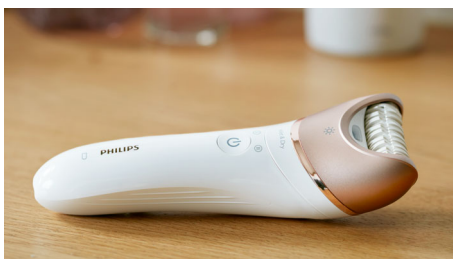

Exceptional results

- Epilation head in unique ceramic material for better grip
- Extra-wide epilator head

Easy and effortless use

- Award-winning design*
- Cordless wet and dry for use in bath or shower
- Opti-light helps you target and remove even the trickiest hairs
- First epilator with S-shaped handle

asimpleswitch.com

PHILIPS

Wet and Dry epilator

For legs, body and face Ceramic discs grip fine hairs, 4 body care routines, + 9 accessories

Highlights

Our fastest epilation ever

Our epilator head is unique in being made from a textured ceramic surface that gently extracts even the finest hairs and those 4x shorter than wax can extract. Now with faster disc rotation than ever before (2200 RPM) for our fastest hair removal.

Extra-wide epilator head

Extra-wide epilator head covers more skin with every stroke for faster hair removal.

Award-winning design*

Award-winning design* for effortless hair removal

Cordless wet and dry usage

Designed with an anti-slip grip, ideal for use with water. Enables a more comfortable, gentle experience in your shower or bath. You can use it cordless for best convenience.

Opti-Light

Opti-light helps you target and remove even the trickiest hairs