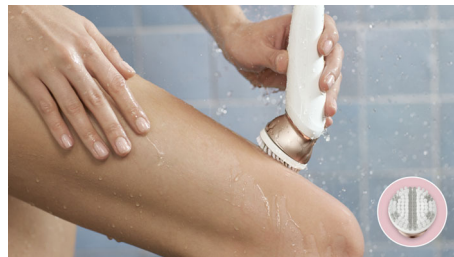

Body exfoliation brush

Our body exfoliation brush removes dead skin cells and helps to prevent ingrown hairs. The 48,200 hypo-allergenic, fine bristles gently yet effectively sweep away dead skin cells and

BRE651/00

stimulate the regeneration of the skin surface. This device will exfoliate your skin more effectively than manual treatment alone.