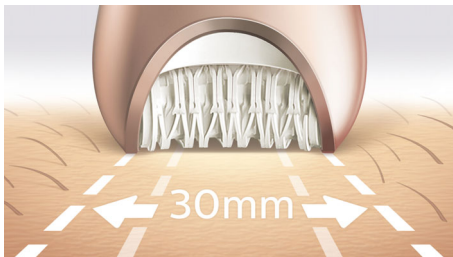

Exceptional results

- Epilation head in unique ceramic material for better grip
- Extra-wide epilator head

Easy and effortless use

- Award-winning design*
- Cordless wet and dry for use in bath or shower
- Opti-light helps you target and remove even the trickiest hairs
- First epilator with S-shaped handle

asimpleswitch.com

PHILIPS

Wet and Dry epilator

For legs, body and face Ceramic discs grip fine hairs, 4 body care routines, + 9 accessories

Highlights

Our fastest epilation ever

Our epilator head is unique in being made from a textured ceramic surface that gently extracts even the finest hairs and those 4x shorter than wax can extract. Now with faster disc rotation than ever before (2200 RPM) for our fastest hair removal.

Extra-wide epilator head

Extra-wide epilator head covers more skin with every stroke for faster hair removal.

Award-winning design*

Award-winning design* for effortless hair removal

Cordless wet and dry usage

Designed with an anti-slip grip, ideal for use with water. Enables a more comfortable, gentle experience in your shower or bath. You can use it cordless for best convenience.

Opti-Light

Opti-light helps you target and remove even the trickiest hairs