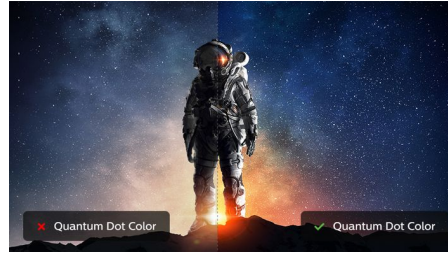

Quantum Dot Technology

Quantum Dot Technology is an innovative semiconductor nanocrystal technology that precisely emits light to produce bluer blues, greener greens and redder reds. LCD monitors with Quantum Dot colour produce a more dynamic range of colours and show the true natural palette of colours in the picture. The result - vibrant, dynamic, see-it-to-believe-it colour.