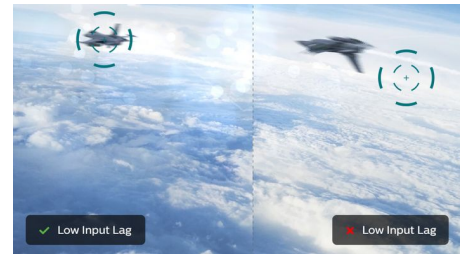

Low Input Lag

Input lag is the amount of time that elapses between performing an action with connected devices and seeing the result on screen. Low input lag reduces the time delay between entering a command from your devices to monitor, greatly improving play on twitch-sensitive video games, particularly important for playing fast-paced, competitive games.