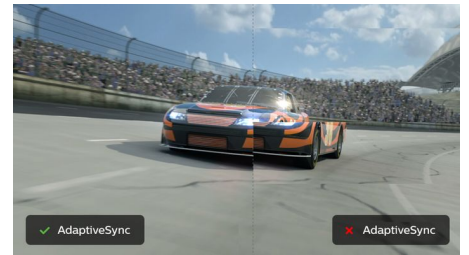

Adaptive-Sync technology

Gaming shouldn't be a choice between choppy gameplay or broken frames. Get fluid, artefact-free performance at virtually any frame rate with Adaptive-Sync technology, smooth quick refresh and ultra-fast response time.

USB-C cable

The new USB 3.1 Type-C cable with a slim and reversible connector offers easy one-cable-docking. Simplify by connecting all your peripherals to your monitor as a dock with one cable to the notebook, including high resolution video output from your PC to monitor. With USB 3.1 you also get fast data transfer, up-to 20-times as fast as USB 2.0, allowing you to transfer a 4K movie faster than ever. All your connections through one simple cable.