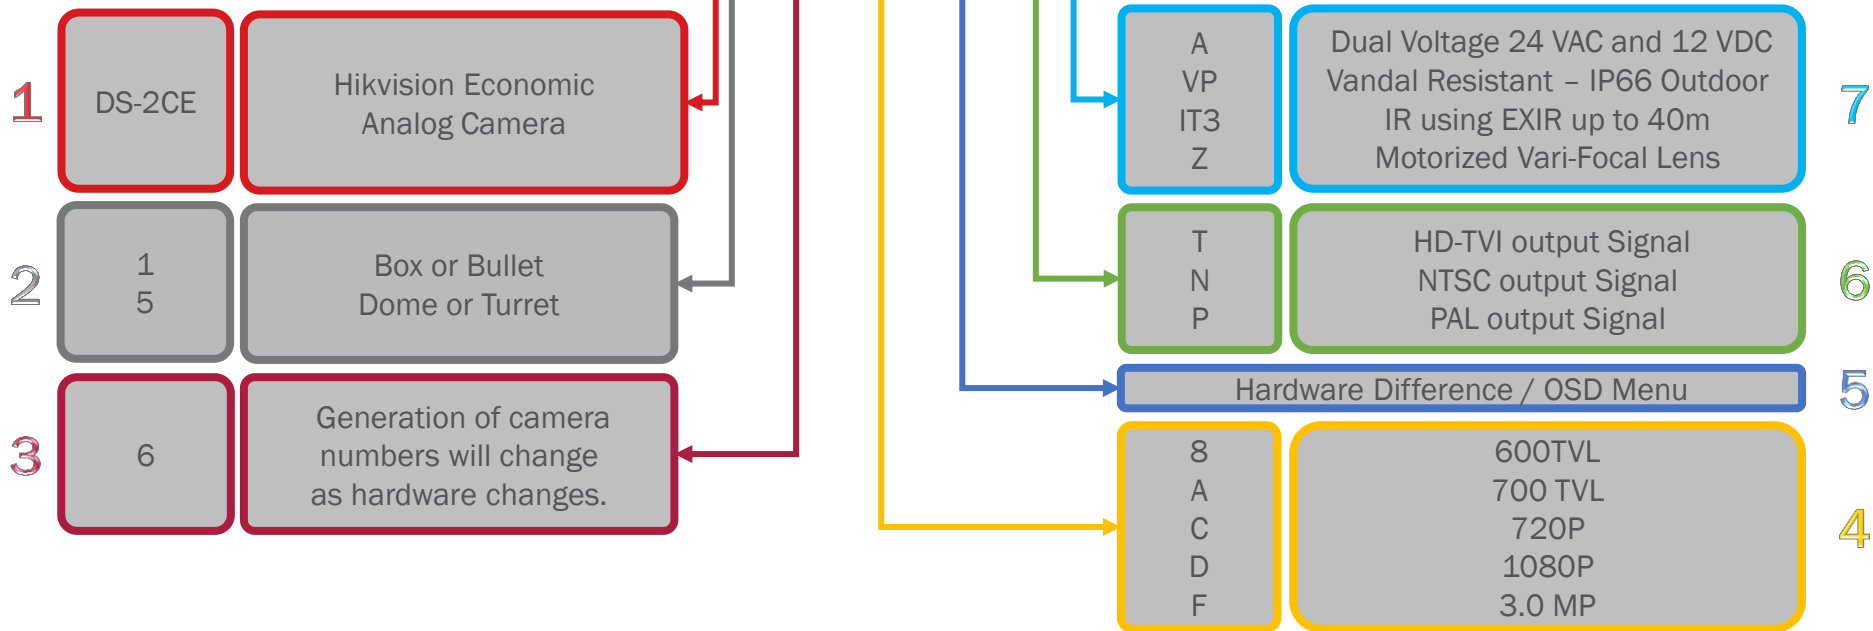

Analog Camera Naming Rule

DS-2CE 5 6 F 7 T - AVPIT3Z