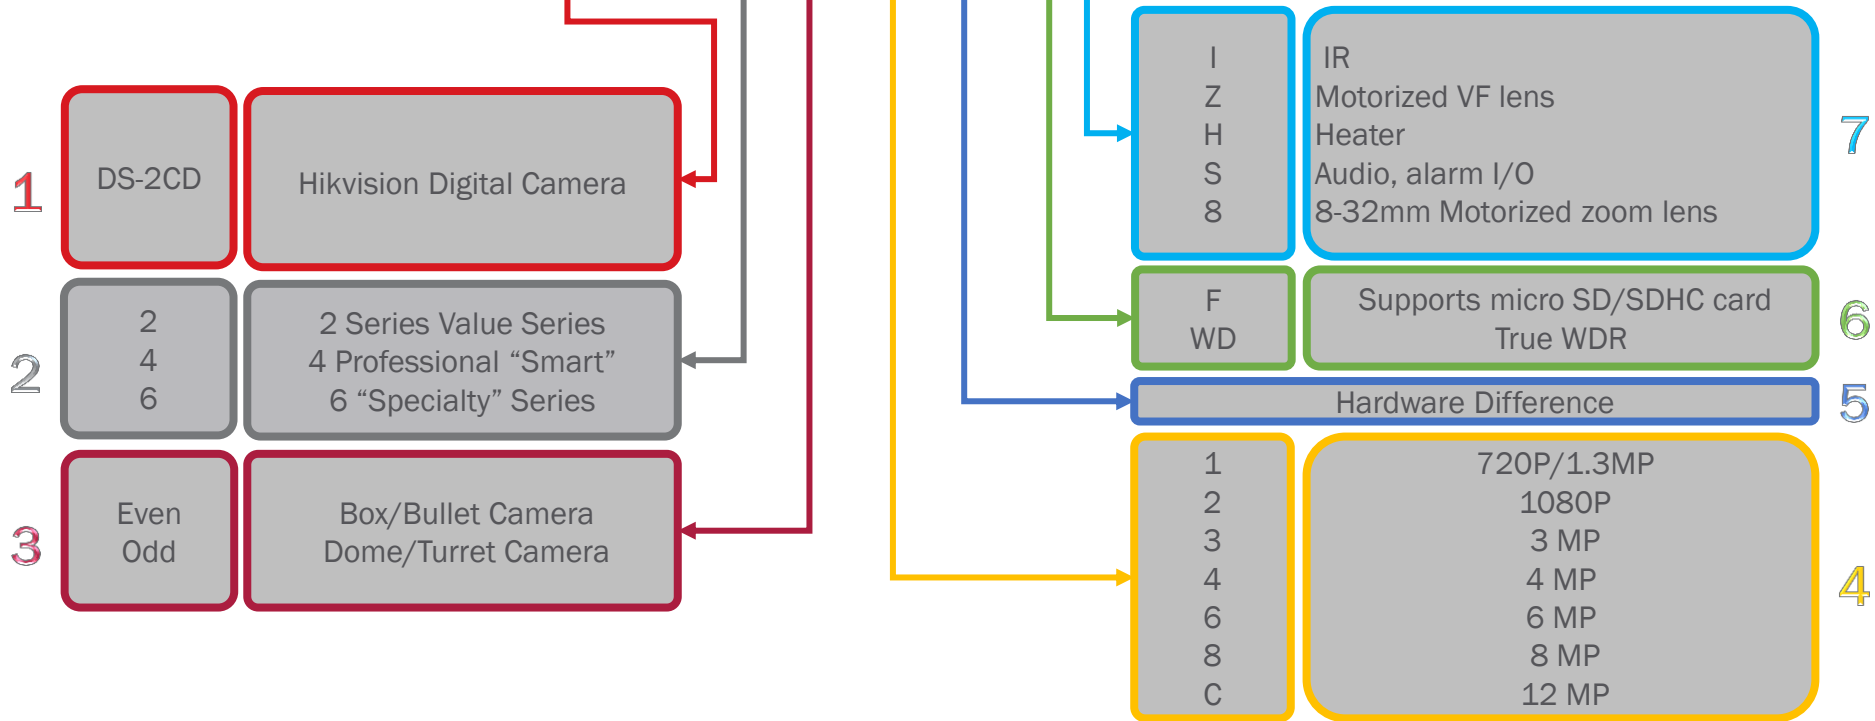

Digital Camera Naming Rule

DS-2CD **4** **A** **2** **6** **FWD** - **IZHS8**