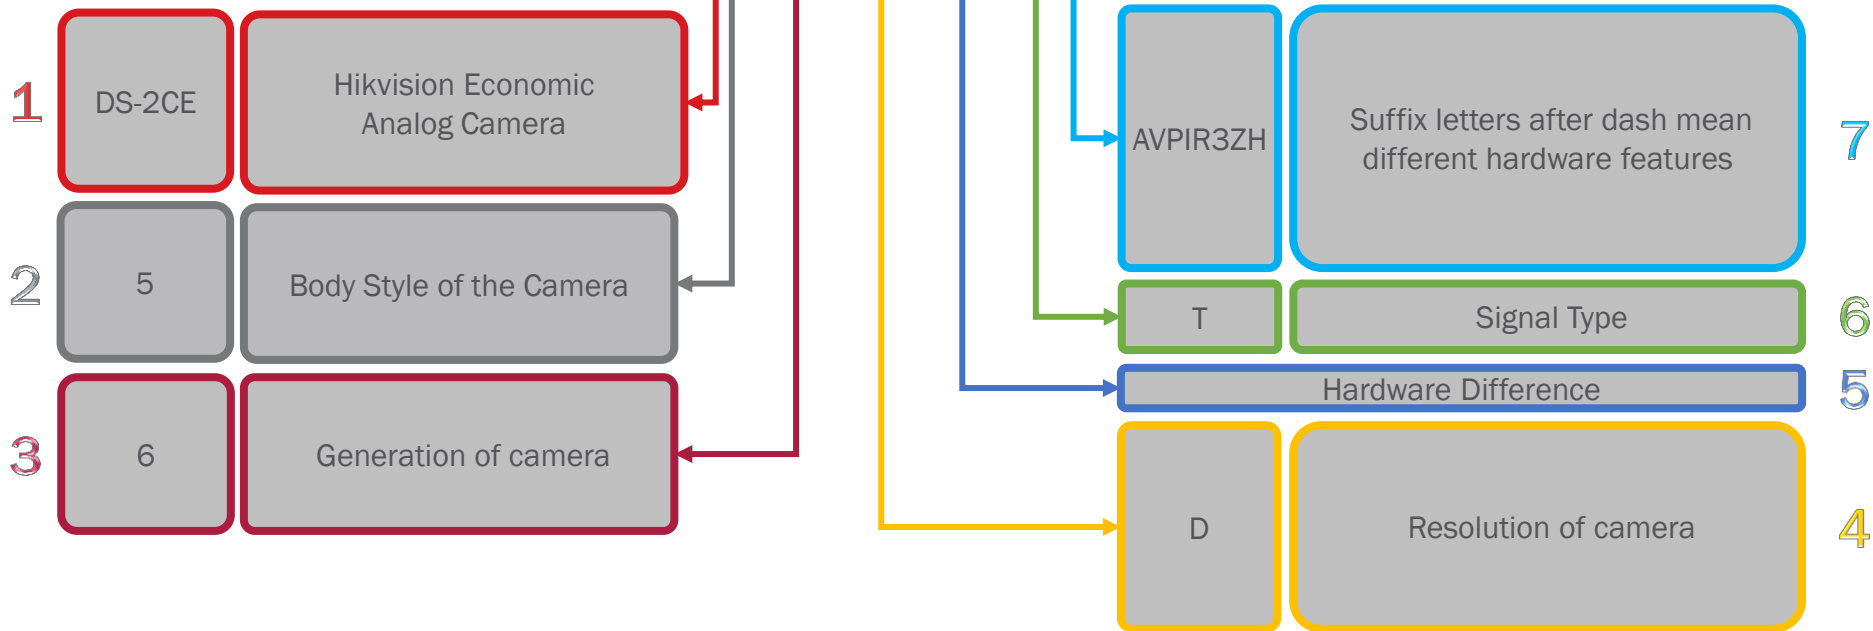

Analog Camera Naming Rule

DS-2CE **5** **6** **D** **5** **T** - **AVPIR3ZH**