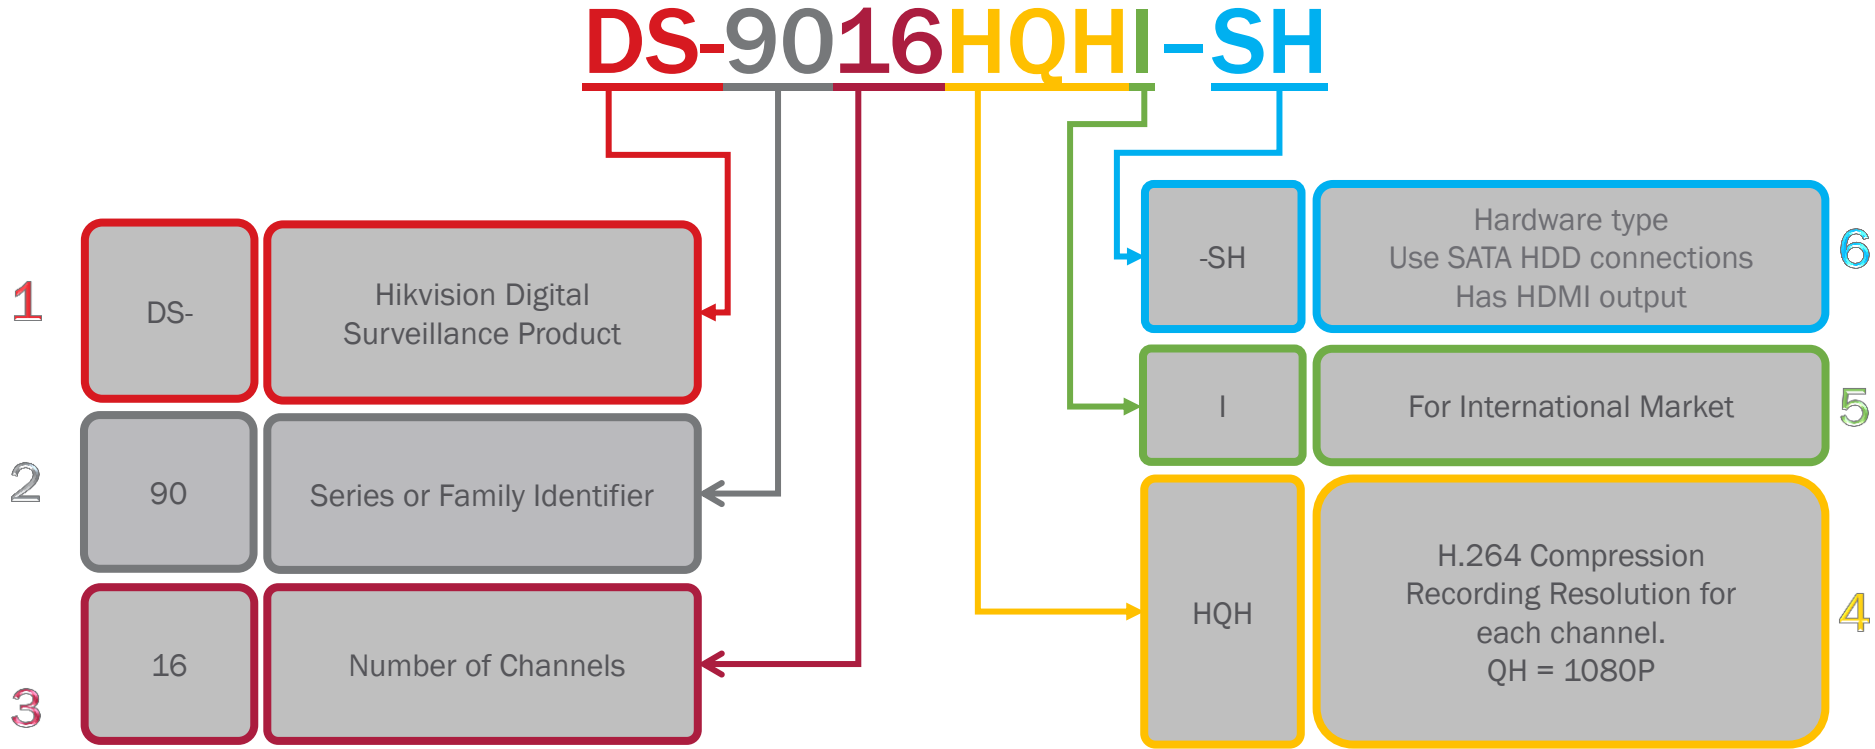

# Network Video Recorder Naming Rule

# Network Video Recorder Naming Rule

**DS-9632NI-18**

# Digital Video Recorder Naming Rule