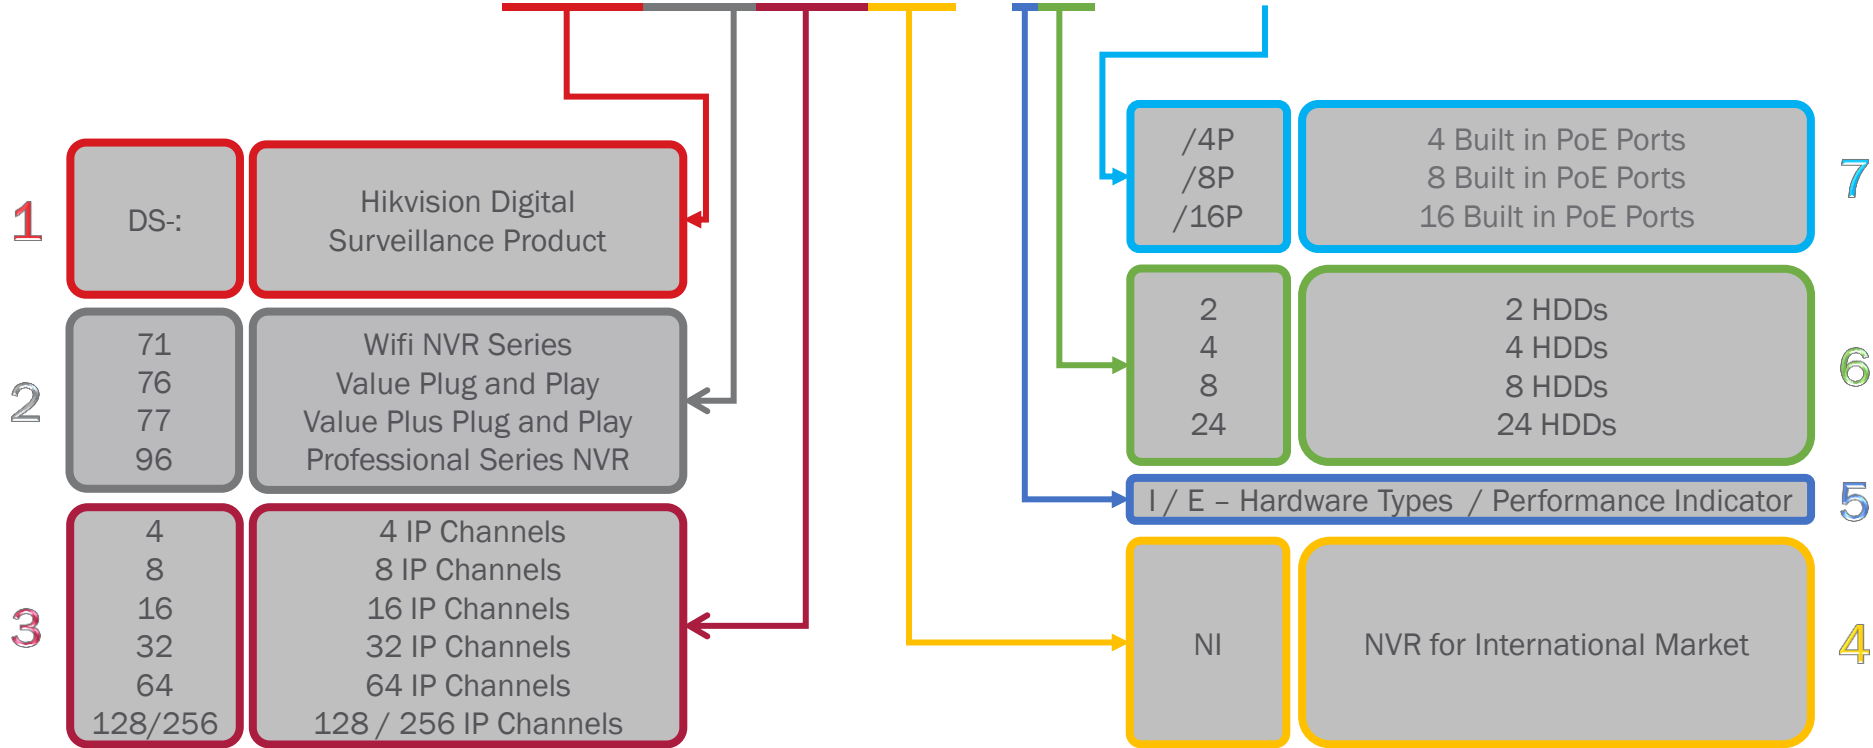

# Network Video Recorder Naming Rule

# Network Video Recorder Naming Rule

**DS-9632NI-18**