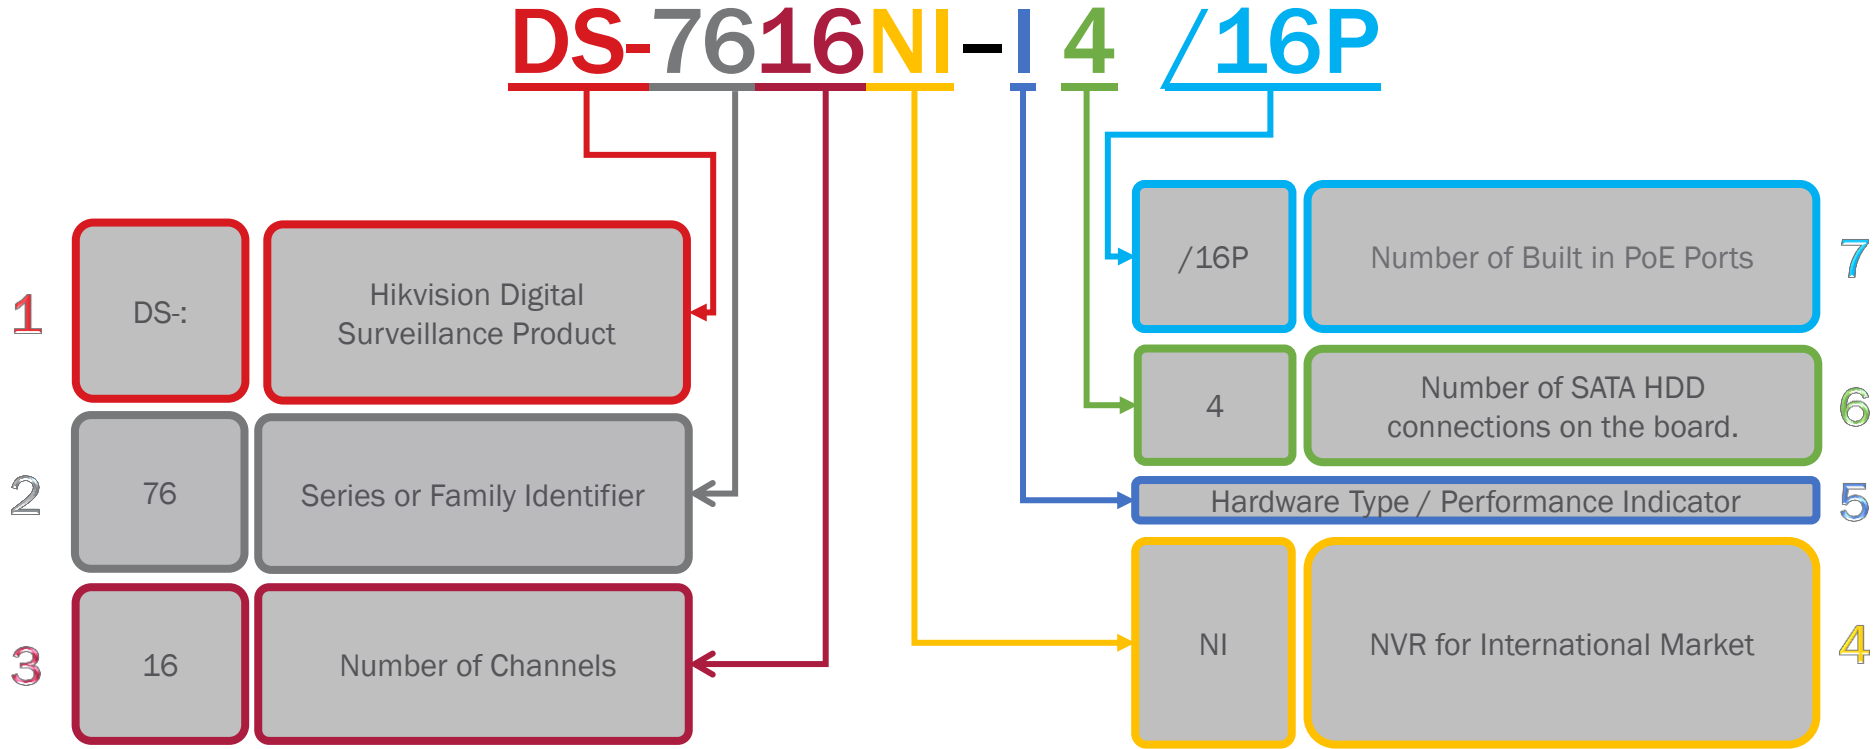

# Network Video Recorder Naming Rule

# Network Video Recorder Naming Rule

**DS-9632NI-18**