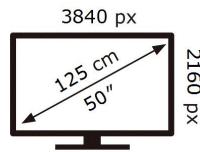

**ENERGY**

SAMSUNG

GQ50Q80AAT

**92** kWh/1000h

ABCDEF **G**

**217** kWh/1000h

2019/2013