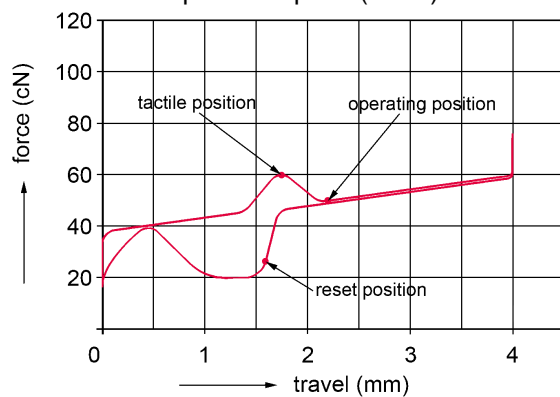

• BLUE SWITCH Click pressure point (60cN)