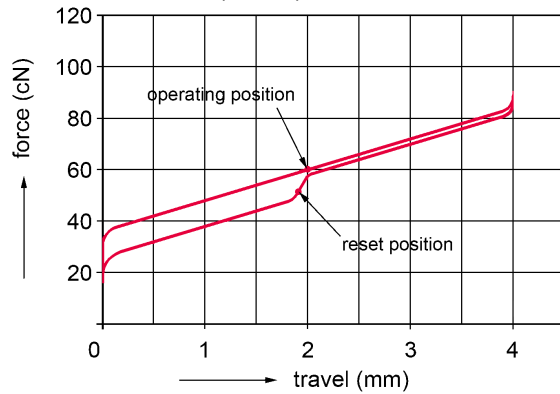

1 Operation characteristics:

• BLACK SWITCH Linear (60 cN)