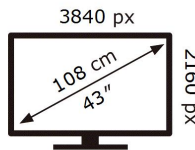

2019/2013

ENERGY

SAMSUNG

QE43Q60TAU

83 kWh/1000h

ABCDEF **G**

91 kWh/1000h

2019/2013