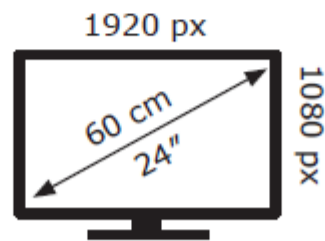

LG Electronics

24MP88HV

**18** kWh/1000h

2019/2013