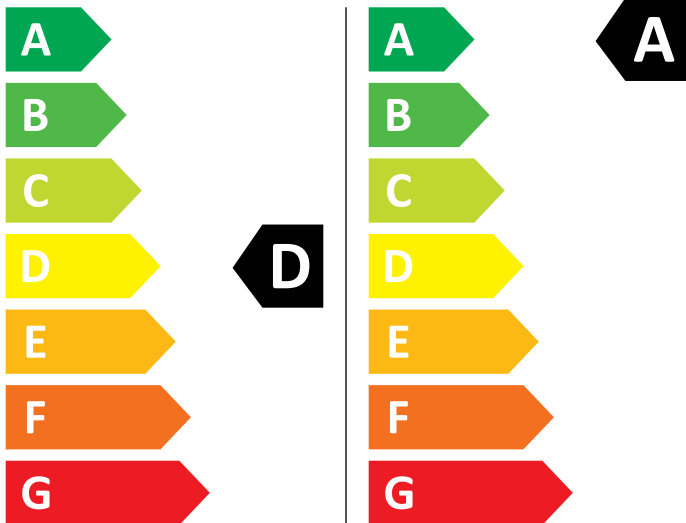

ENERG

AEG

L7WBA60680 914610222

💧 265 kWh/100

💧 47 kWh/100

5,0 kg

8,0 kg

62 L