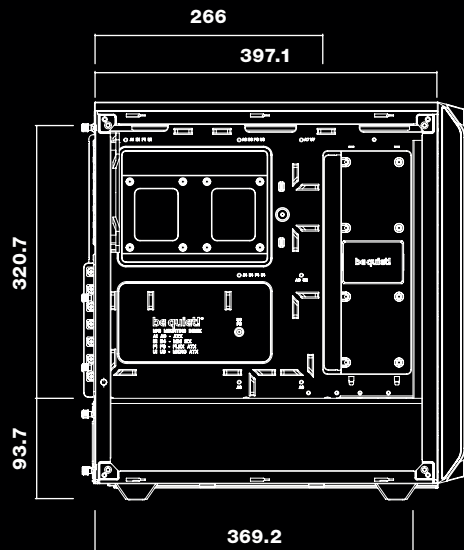

PURE BASE 500

Technical drawing/mm

Version: 08/19
We do not take responsibility for typographical errors.

be quiet!®