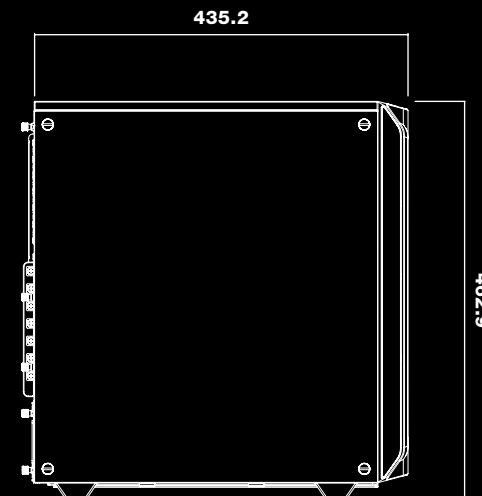

PURE BASE 500

Technical drawing/mm

Version: 08/19
We do not take responsibility for typographical errors.

be quiet!®