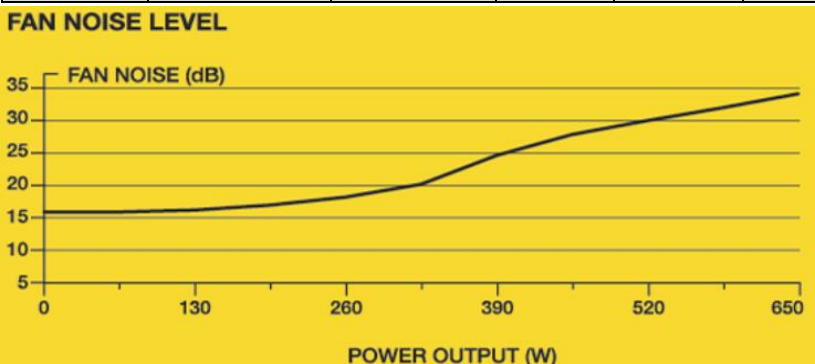

Search Term

80 PLUS Bronze, CORSAIR PSU, CORSAIR power supply, CV Series PSU, CV PSU, CV Power Supply, Cheap CORSAIR PSU, Cheap PSU, 80 PLUS, Bronze power supply, Bronze PSU, Quiet PSU, Cheap power Supply, Non modular power supply, Non modular PSU

Tech Specs

Model	RPS0128	
Part No.	CP-9020211	
	AC Input Rating	
AC Input	100-240V	
Input Current	10A-5A	
Frequency	47~63Hz	
	Max Load	Max Output
+5V	20A	130W
+3.3V	24A	
+12V	52A	624W
-12V	0.3A	3.6W
+5Vsb	3A	15W
Total Power	650W	

QTY	DESCRIPTION	CONNECTOR/CABLE	TOTAL CONNECTORS	CONNECTOR SPACING	LENGTH
1	ATX Cable (24-PIN) (24)	1	1		550mm ± 10mm
1	EPS/ATX12V Cable (8-PIN) (4+4)	1	1		600mm ± 10mm
1	PCI-E Cable (8-PIN) (6+2)	2	2	550mm, 120mm	670mm ± 10mm
2	SATA CABLE (3 SATA)	3	6	450mm, 120mm, 120mm	690mm ± 10mm
1	SATA-PATA-PATA-FDD	4	4	450mm, 120mm, 120mm,	810mm ± 10mm