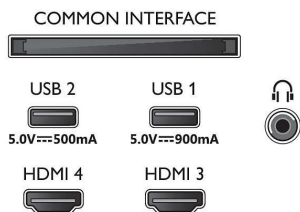

Power

- Mains power: AC 220 - 240 V 50/60 Hz
- Standby power consumption: <0.3 W
- Power Saving Features: Auto switch-off timer, Picture mute (for radio), Eco mode, Light sensor

Accessories

- Included accessories: Remote Control, 2 x AAA Batteries, Tabletop stand, Power cord, Quick start guide, Legal and safety brochure

Design

- Colours of TV: Metal bezel frame
- Stand design: Satin chrome EVO stand

Dimensions

- Box depth: 160.0 mm
- Box height: 711.0 mm
- Box width: 1100.0 mm
- Product weight: 12.6 kg
- Set Width: 932.0 mm
- Stand height: 70.0 mm
- Set width (with stand): 932.0 mm
- Wall-mount compatible: 300 x 300 mm
- Set Height: 541.0 mm
- Stand depth: 218.0 mm
- Weight incl. Packaging: 19.0 kg
- Set Depth: 70.0 mm
- Stand width: 400.0 mm
- Set height (with stand): 606.0 mm
- Set depth (with stand): 218.0 mm
- Product weight (+stand): 15.0 kg
- Stand height to TV bottom edge: 70.0 mm

Connections

Side

Bottom

Issue date 2023-07-02

Version: 2.0.1

EAN: 87 18863 03712 6

© 2023 Koninklijke Philips N.V.
All Rights reserved.

Specifications are subject to change without notice.
Trademarks are the property of Koninklijke Philips N.V.
or their respective owners.