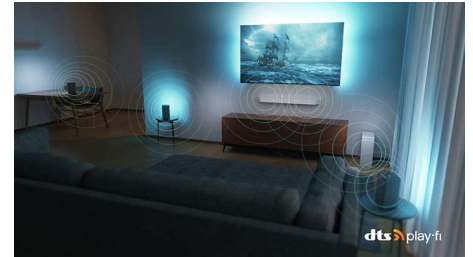

DTS Play-Fi

You get great, clear TV sound straight out of the box. If you want more, the Philips Wireless Home System with DTS Play-Fi lets you connect to compatible soundbars and wireless speakers around your home in seconds. You can even create a home cinema surround-sound system using your TV as a central speaker.

AI voice control

Voice control. Google Assistant. Works with Alexa.

Google TV™

What do you want to watch? Google TV brings together movies, shows and more from across your apps and subscriptions, and organises them just for you. You'll get suggestions based on what you like, and you can even use the Google TV app on your phone to curate your watchlist on the go.

Epic gaming

Play without limits and immerse yourself in OLED's incredible realism! HDMI 2.1, a blazing-fast 120 Hz native refresh rate, and ultra-low input lag get the best out of next-gen gaming gear with fluid, responsive gameplay and super-smooth natural motion. Ambilight's gaming mode brings even bigger thrills.