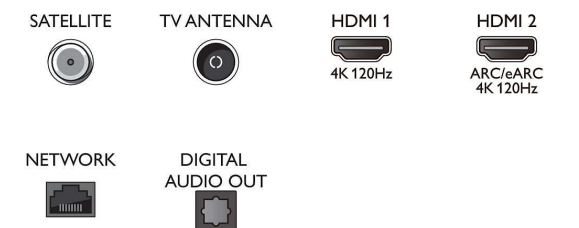

Power

- Mains power: AC 220 - 240 V 50/60 Hz
- Standby power consumption: <0.3 W
- Power Saving Features: Auto switch-off timer, Picture mute (for radio), Eco mode, Light sensor

Accessories

- Included accessories: Remote Control, 2 x AAA Batteries, Tabletop stand, Power cord, Quick start guide, Legal and safety brochure

Design

- Colours of TV: Metal bezel frame
- Stand design: Satin chrome EVO stand

Dimensions

- Box depth: 160.0 mm
- Box height: 711.0 mm
- Box width: 1100.0 mm
- Product weight: 12.6 kg
- Set Width: 932.0 mm
- Stand height: 70.0 mm
- Set width (with stand): 932.0 mm
- Wall-mount compatible: 300 x 300 mm
- Set Height: 541.0 mm
- Stand depth: 218.0 mm
- Weight incl. Packaging: 19.0 kg
- Set Depth: 70.0 mm
- Stand width: 400.0 mm
- Set height (with stand): 606.0 mm
- Set depth (with stand): 218.0 mm
- Product weight (+stand): 15.0 kg
- Stand height to TV bottom edge: 70.0 mm

Connections

Side

Bottom

Issue date 2023-07-02

Version: 2.0.1

EAN: 87 18863 03712 6

© 2023 Koninklijke Philips N.V.
All Rights reserved.

Specifications are subject to change without notice.
Trademarks are the property of Koninklijke Philips N.V.
or their respective owners.