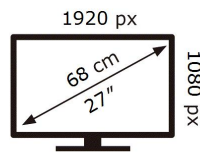

ENERGY

SAMSUNG

C27F390FHR

21 kWh/1000h

2019/2013