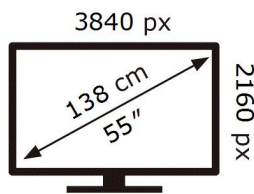

ENERG

SAMSUNG

QE55S90DAE

81 kWh/1000h

ABCDEF **G**

116 kWh/1000h

2019/2013