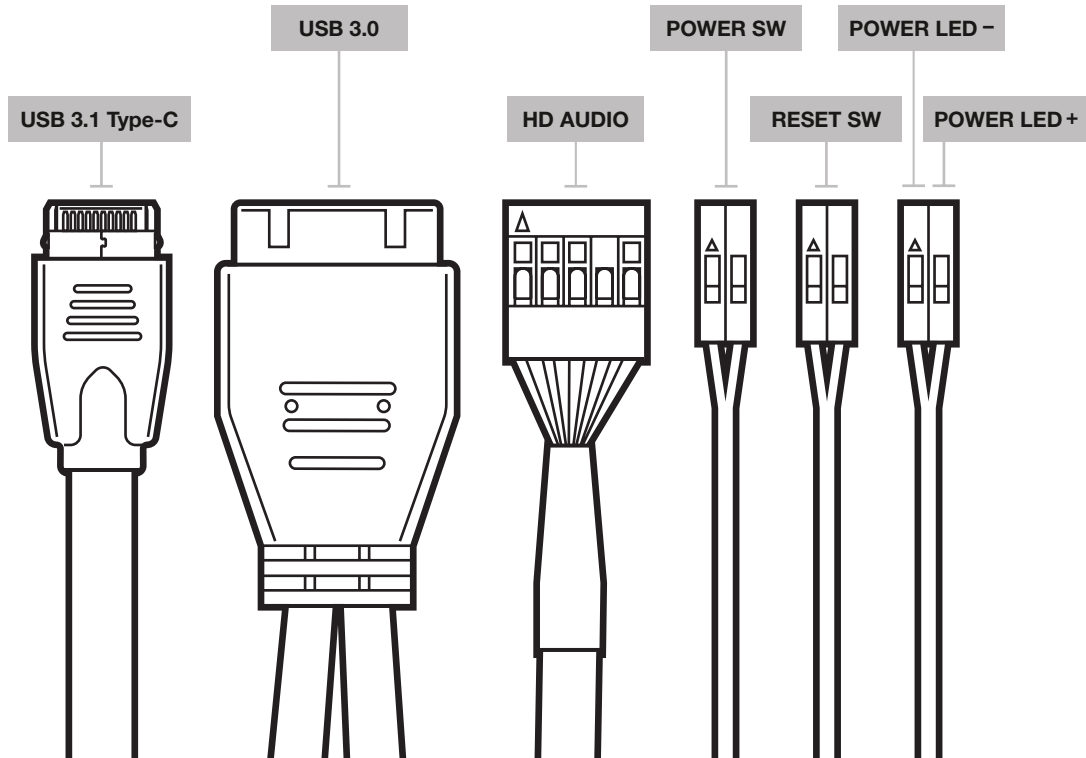

- E** — 1x REMOVABLE SSD TRAYS
- F** — REMOVEABLE PSU SHROUD
- G** — LIGHTING NODE CORE
- H** — 3x 120MM SP RGB ELITE & FAN GRILLS

FRONT, TOP & SIDE PANELS ARE REMOVABLE

REMOVING SIDE PANELS

REMOVING & INSTALLING FAN / RAD BRACKET

#1

#2

#3

INSTALLING MOTHERBOARD (ITX ONLY)

REMOVING PSU SHROUD (SFX & SFX-L ONLY)

REMOVING PSU SHROUD (SFX & SFX-L ONLY)

OPTIONAL REMOVAL OF PSU SHROUD (SFX & SFX-L ONLY)

INSTALLING PSU (SFX & SFX-L ONLY)

INSTALLING SSD

INSTALLING TOP FAN

CABLE ROUTING OUT OF THE BACK

FRONT I/O CONNECTIONS

FAQ

- 1. Does the polarity matter with the I/O panel's power and reset header?**
No, only the LED headers.
- 2. Who should I contact if I received my case damaged or one of the fans is no longer working?**
Please go to support.corsair.com and request an RMA so that we can replace the damaged part(s).
- 3. Where can I mount a fan?**