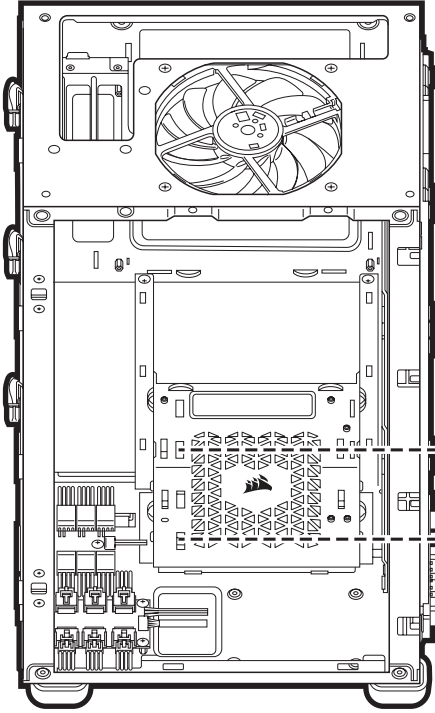

INSTALLING SSD