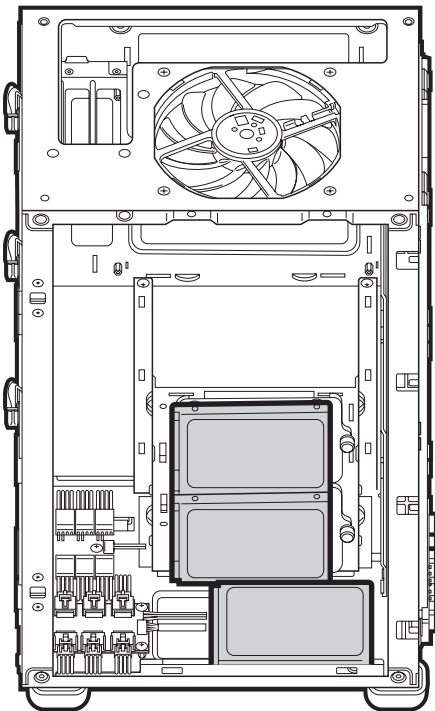

INSTALLING SSD