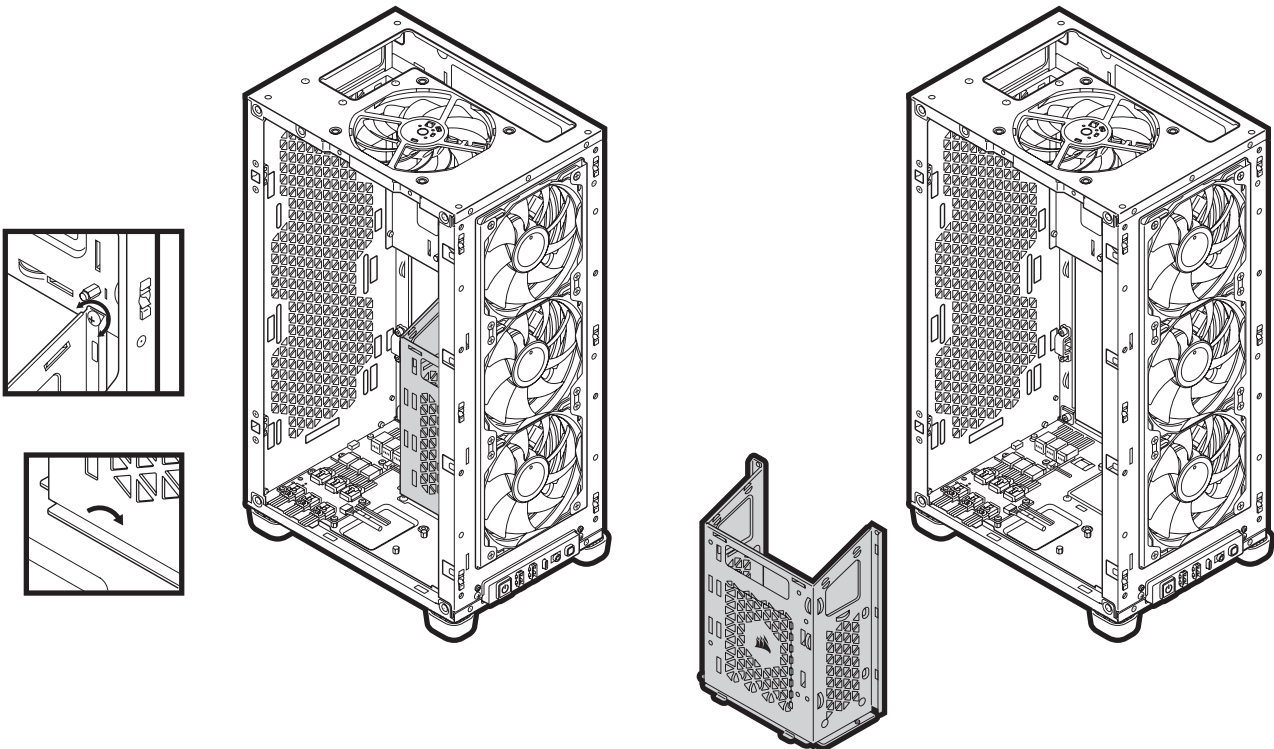

CORSAIR

iCUE 2000D RGB AIRFLOW

ITX - TOWER CASE

EN ENGLISH

CASE SPECIFICATIONS

Length	271mm
Width	200mm
Height	450mm
Maximum GPU length	320mm
Maximum CPU height	90mm
Maximum PSU length	130mm

Fan locations:

Front	3x 120mm (3x 120mm SP RGB Elite included)
Top	1x 120mm slim fan (1x AF120S included)
Rear	2x 120mm*
Side	3x 120mm / 2x 140mm

- E** — 1x REMOVABLE SSD TRAYS
- F** — REMOVEABLE PSU SHROUD
- G** — LIGHTING NODE CORE
- H** — 3x 120MM SP RGB ELITE & FAN GRILLS

FRONT, TOP & SIDE PANELS ARE REMOVABLE

REMOVING SIDE PANELS

REMOVING & INSTALLING FAN / RAD BRACKET

#1

#2

#3

INSTALLING MOTHERBOARD (ITX ONLY)

REMOVING PSU SHROUD (SFX & SFX-L ONLY)

REMOVING PSU SHROUD (SFX & SFX-L ONLY)

OPTIONAL REMOVAL OF PSU SHROUD (SFX & SFX-L ONLY)

INSTALLING PSU (SFX & SFX-L ONLY)