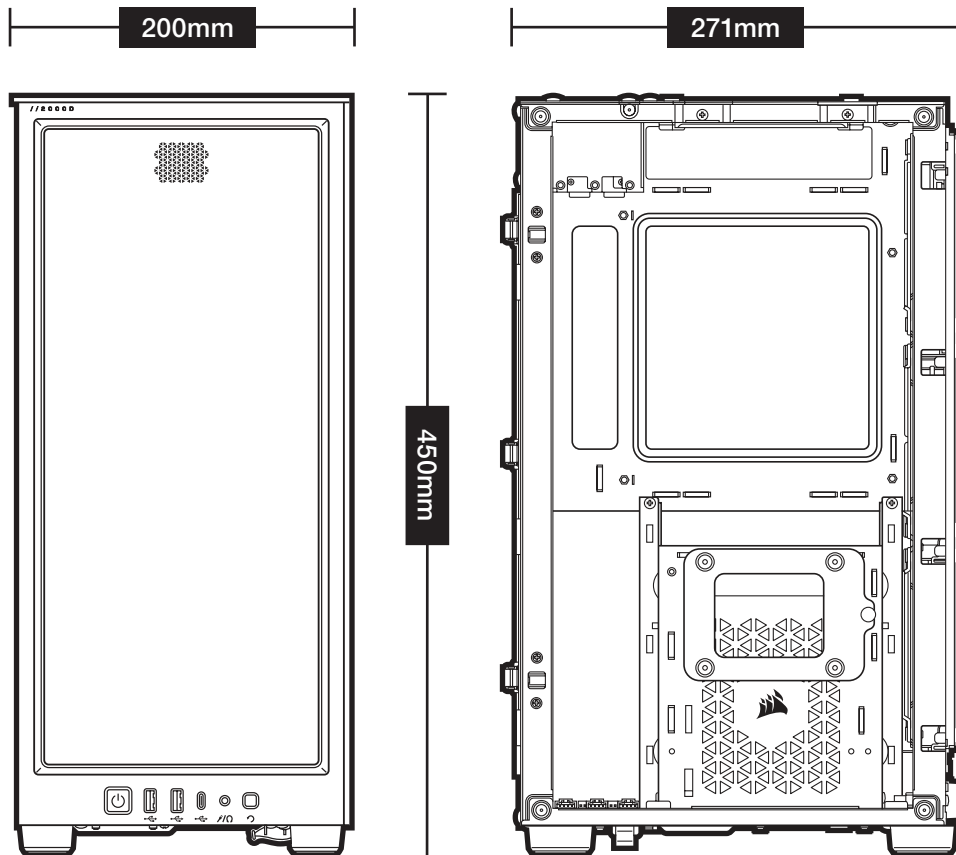

CORSAIR

iCUE 2000D RGB AIRFLOW

ITX - TOWER CASE

EN ENGLISH

CASE SPECIFICATIONS

Length	271mm
Width	200mm
Height	450mm
Maximum GPU length	320mm
Maximum CPU height	90mm
Maximum PSU length	130mm

Fan locations:

Front	3x 120mm (3x 120mm SP RGB Elite included)
Top	1x 120mm slim fan (1x AF120S included)
Rear	2x 120mm*
Side	3x 120mm / 2x 140mm

Radiator compatibility:

Front	NA
Top	NA
Rear	240mm*
Side	360mm / 280mm

*GPU dependent

ACCESSORY KIT CONTENTS

CASE FEATURES

- A** — MESH PANELS
- B** — SIDE FAN BRACKET
- C** — REAR DUST FILTER
- D** — 1x AF120S

- E** — 1x REMOVABLE SSD TRAYS
- F** — REMOVEABLE PSU SHROUD
- G** — LIGHTING NODE CORE
- H** — 3x 120MM SP RGB ELITE & FAN GRILLS

FRONT, TOP & SIDE PANELS ARE REMOVABLE

REMOVING SIDE PANELS

REMOVING & INSTALLING FAN / RAD BRACKET

Fan mount locations	
Front	3x 120mm
Top	1x 120mm slim fan
Rear	2x 120mm (GPU dependent)
Side	3x 120mm / 2x 140mm

To learn more about this case visit the product page at [corsair.com](https://www.corsair.com).