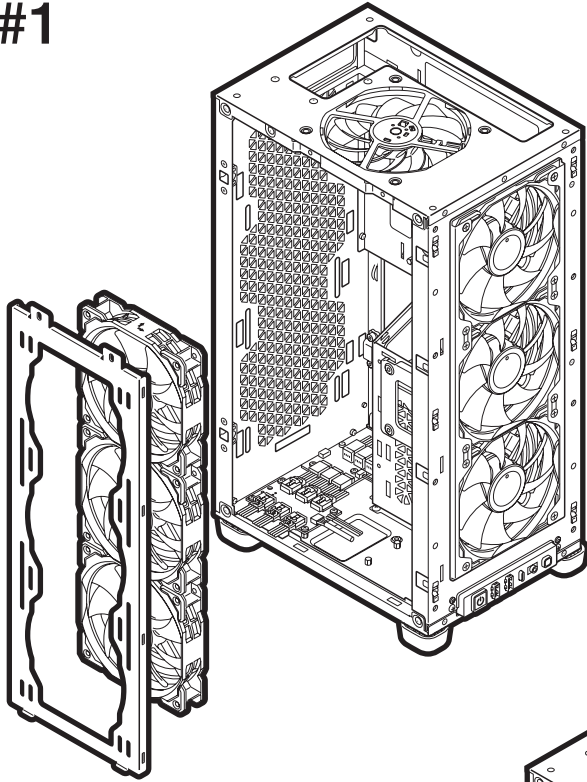

CORSAIR

iCUE 2000D RGB AIRFLOW

ITX - TOWER CASE

EN ENGLISH

CASE SPECIFICATIONS

Length	271mm
Width	200mm
Height	450mm
Maximum GPU length	320mm
Maximum CPU height	90mm
Maximum PSU length	130mm

Fan locations:

Front	3x 120mm (3x 120mm SP RGB Elite included)
Top	1x 120mm slim fan (1x AF120S included)
Rear	2x 120mm*
Side	3x 120mm / 2x 140mm

- E** — 1x REMOVABLE SSD TRAYS
- F** — REMOVEABLE PSU SHROUD
- G** — LIGHTING NODE CORE
- H** — 3x 120MM SP RGB ELITE & FAN GRILLS

FRONT, TOP & SIDE PANELS ARE REMOVABLE

REMOVING SIDE PANELS

REMOVING & INSTALLING FAN / RAD BRACKET

#1

#2

#3

INSTALLING MOTHERBOARD (ITX ONLY)

REMOVING PSU SHROUD (SFX & SFX-L ONLY)

REMOVING PSU SHROUD (SFX & SFX-L ONLY)

OPTIONAL REMOVAL OF PSU SHROUD (SFX & SFX-L ONLY)

INSTALLING PSU (SFX & SFX-L ONLY)