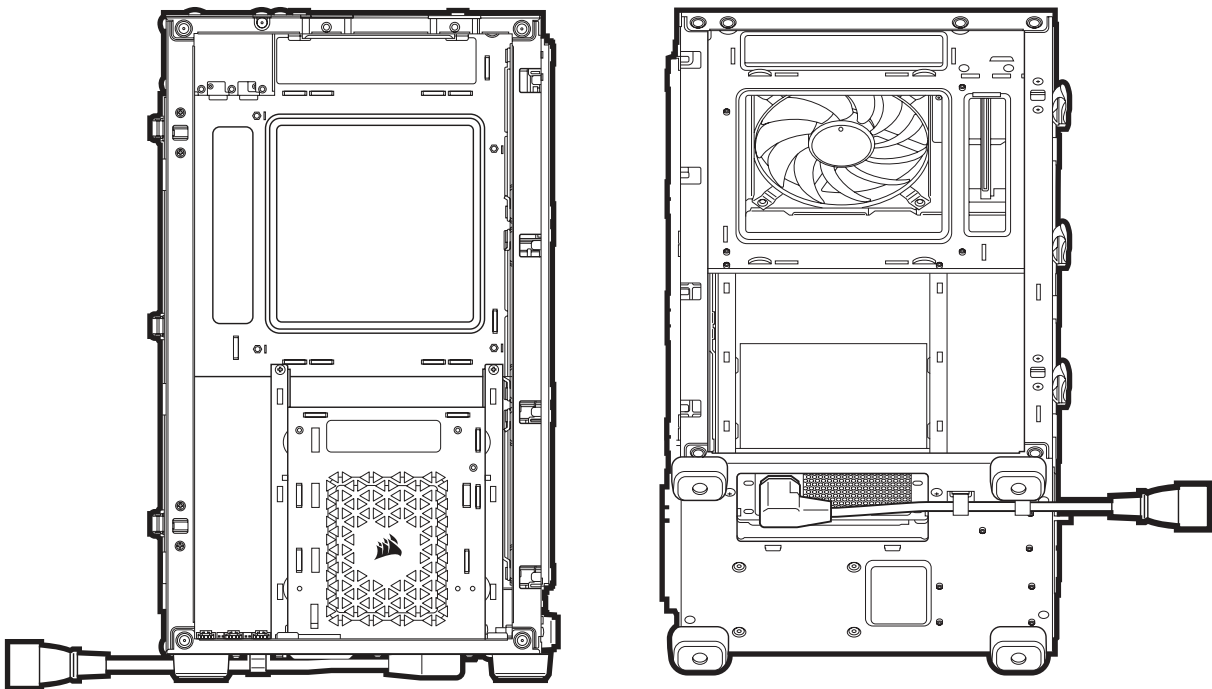

CORSAIR

iCUE 2000D RGB AIRFLOW

ITX - TOWER CASE

EN ENGLISH

CASE SPECIFICATIONS

Length	271mm
Width	200mm
Height	450mm
Maximum GPU length	320mm
Maximum CPU height	90mm
Maximum PSU length	130mm

Fan locations:

Front	3x 120mm (3x 120mm SP RGB Elite included)
Top	1x 120mm slim fan (1x AF120S included)
Rear	2x 120mm*
Side	3x 120mm / 2x 140mm

- E** — 1x REMOVABLE SSD TRAYS
- F** — REMOVEABLE PSU SHROUD
- G** — LIGHTING NODE CORE
- H** — 3x 120MM SP RGB ELITE & FAN GRILLS

FRONT, TOP & SIDE PANELS ARE REMOVABLE

REMOVING SIDE PANELS

REMOVING & INSTALLING FAN / RAD BRACKET

#1

#2

#3

INSTALLING MOTHERBOARD (ITX ONLY)

REMOVING PSU SHROUD (SFX & SFX-L ONLY)

REMOVING PSU SHROUD (SFX & SFX-L ONLY)

OPTIONAL REMOVAL OF PSU SHROUD (SFX & SFX-L ONLY)

INSTALLING PSU (SFX & SFX-L ONLY)