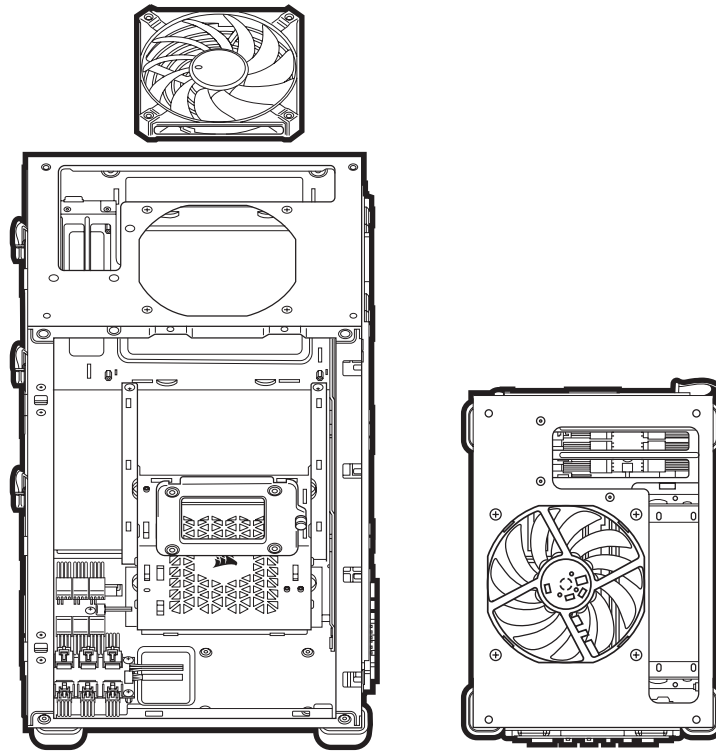

CORSAIR

iCUE 2000D RGB AIRFLOW

ITX - TOWER CASE

EN ENGLISH

CASE SPECIFICATIONS

Length	271mm
Width	200mm
Height	450mm
Maximum GPU length	320mm
Maximum CPU height	90mm
Maximum PSU length	130mm

Fan locations:

Front	3x 120mm (3x 120mm SP RGB Elite included)
Top	1x 120mm slim fan (1x AF120S included)
Rear	2x 120mm*
Side	3x 120mm / 2x 140mm

- E** — 1x REMOVABLE SSD TRAYS
- F** — REMOVEABLE PSU SHROUD
- G** — LIGHTING NODE CORE
- H** — 3x 120MM SP RGB ELITE & FAN GRILLS

FRONT, TOP & SIDE PANELS ARE REMOVABLE

REMOVING SIDE PANELS

REMOVING & INSTALLING FAN / RAD BRACKET

#1

#2

#3

INSTALLING MOTHERBOARD (ITX ONLY)

REMOVING PSU SHROUD (SFX & SFX-L ONLY)

REMOVING PSU SHROUD (SFX & SFX-L ONLY)

OPTIONAL REMOVAL OF PSU SHROUD (SFX & SFX-L ONLY)

INSTALLING PSU (SFX & SFX-L ONLY)

INSTALLING SSD

INSTALLING TOP FAN

CABLE ROUTING OUT OF THE BACK

FRONT I/O CONNECTIONS

FAQ

- 1. Does the polarity matter with the I/O panel's power and reset header?**
No, only the LED headers.
- 2. Who should I contact if I received my case damaged or one of the fans is no longer working?**
Please go to support.corsair.com and request an RMA so that we can replace the damaged part(s).
- 3. Where can I mount a fan?**