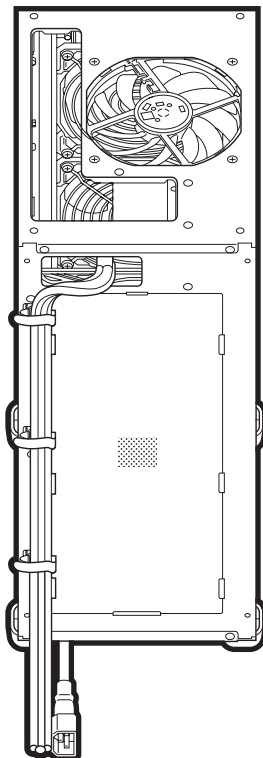

CABLE ROUTING OUT OF THE BACK