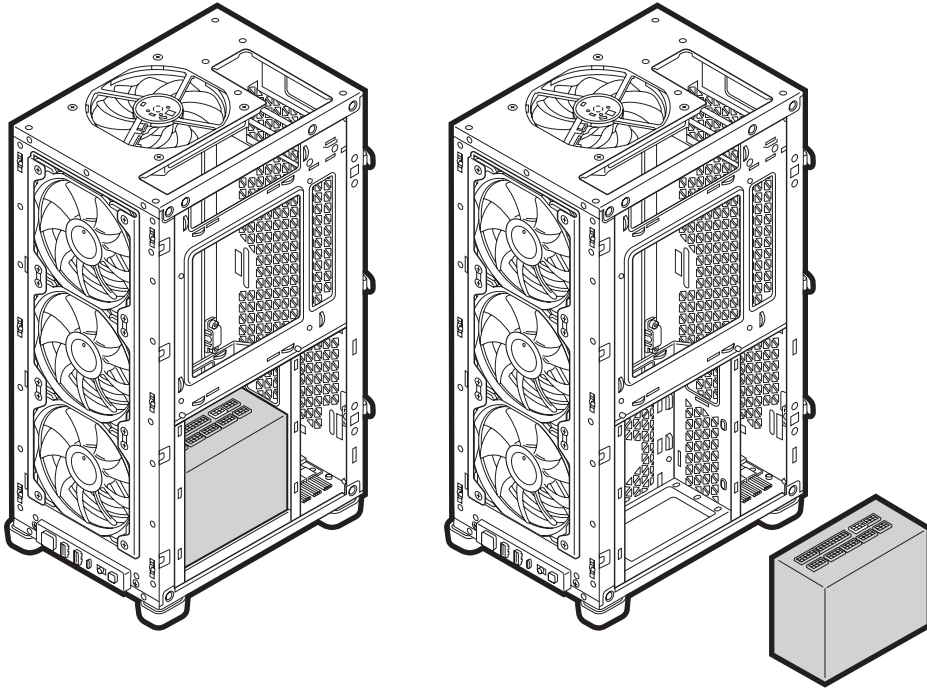

CORSAIR

iCUE 2000D RGB AIRFLOW

ITX - TOWER CASE

EN ENGLISH

CASE SPECIFICATIONS

Length	271mm
Width	200mm
Height	450mm
Maximum GPU length	320mm
Maximum CPU height	90mm
Maximum PSU length	130mm

Fan locations:

Front	3x 120mm (3x 120mm SP RGB Elite included)
Top	1x 120mm slim fan (1x AF120S included)
Rear	2x 120mm*
Side	3x 120mm / 2x 140mm

- E** — 1x REMOVABLE SSD TRAYS
- F** — REMOVEABLE PSU SHROUD
- G** — LIGHTING NODE CORE
- H** — 3x 120MM SP RGB ELITE & FAN GRILLS

FRONT, TOP & SIDE PANELS ARE REMOVABLE

REMOVING SIDE PANELS

REMOVING & INSTALLING FAN / RAD BRACKET

#1

#2

#3

INSTALLING MOTHERBOARD (ITX ONLY)

REMOVING PSU SHROUD (SFX & SFX-L ONLY)

REMOVING PSU SHROUD (SFX & SFX-L ONLY)

OPTIONAL REMOVAL OF PSU SHROUD (SFX & SFX-L ONLY)

INSTALLING PSU (SFX & SFX-L ONLY)