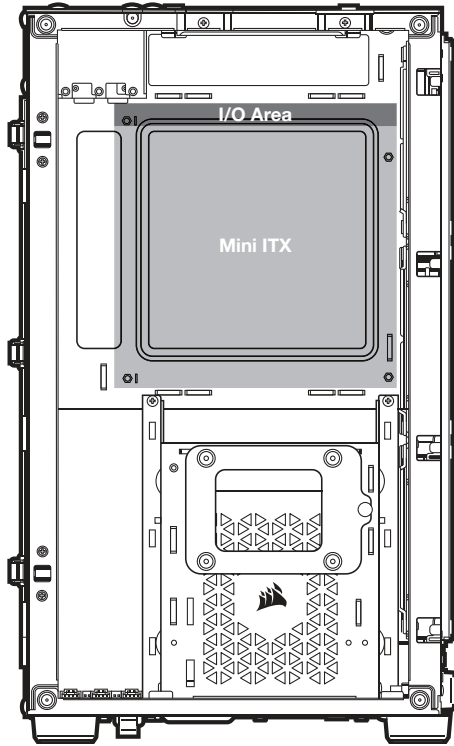

CORSAIR

iCUE 2000D RGB AIRFLOW

ITX - TOWER CASE

EN ENGLISH

CASE SPECIFICATIONS

Length	271mm
Width	200mm
Height	450mm
Maximum GPU length	320mm
Maximum CPU height	90mm
Maximum PSU length	130mm

Fan locations:

Front	3x 120mm (3x 120mm SP RGB Elite included)
Top	1x 120mm slim fan (1x AF120S included)
Rear	2x 120mm*
Side	3x 120mm / 2x 140mm

- E** — 1x REMOVABLE SSD TRAYS
- F** — REMOVEABLE PSU SHROUD
- G** — LIGHTING NODE CORE
- H** — 3x 120MM SP RGB ELITE & FAN GRILLS

FRONT, TOP & SIDE PANELS ARE REMOVABLE

REMOVING SIDE PANELS

REMOVING & INSTALLING FAN / RAD BRACKET

#1

#2

#3

INSTALLING MOTHERBOARD (ITX ONLY)

REMOVING PSU SHROUD (SFX & SFX-L ONLY)

REMOVING PSU SHROUD (SFX & SFX-L ONLY)

OPTIONAL REMOVAL OF PSU SHROUD (SFX & SFX-L ONLY)

INSTALLING PSU (SFX & SFX-L ONLY)