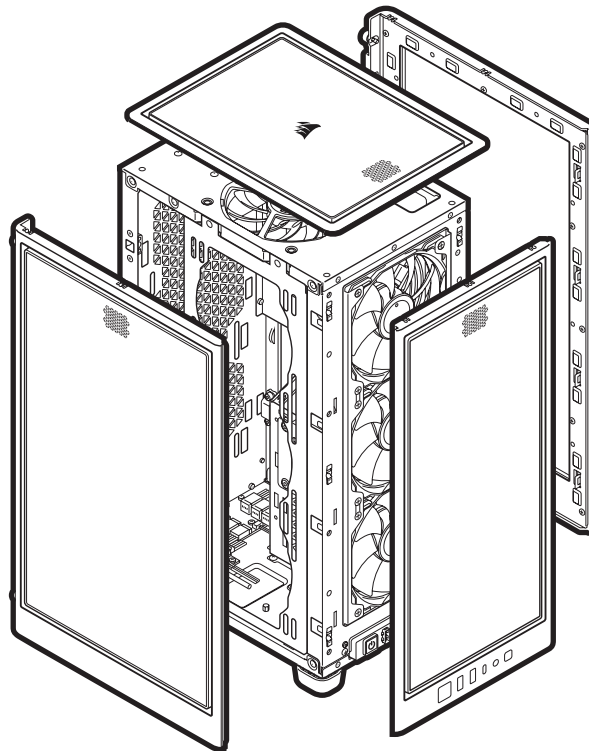

CORSAIR

iCUE 2000D RGB AIRFLOW

ITX - TOWER CASE

EN ENGLISH

CASE SPECIFICATIONS

Length	271mm
Width	200mm
Height	450mm
Maximum GPU length	320mm
Maximum CPU height	90mm
Maximum PSU length	130mm

Fan locations:

Front	3x 120mm (3x 120mm SP RGB Elite included)
Top	1x 120mm slim fan (1x AF120S included)
Rear	2x 120mm*
Side	3x 120mm / 2x 140mm

Radiator compatibility:

Front	NA
Top	NA
Rear	240mm*
Side	360mm / 280mm

*GPU dependent

ACCESSORY KIT CONTENTS

CASE FEATURES

- A** — MESH PANELS
- B** — SIDE FAN BRACKET
- C** — REAR DUST FILTER
- D** — 1x AF120S

- E** — 1x REMOVABLE SSD TRAYS
- F** — REMOVEABLE PSU SHROUD
- G** — LIGHTING NODE CORE
- H** — 3x 120MM SP RGB ELITE & FAN GRILLS

FRONT, TOP & SIDE PANELS ARE REMOVABLE

REMOVING SIDE PANELS

REMOVING & INSTALLING FAN / RAD BRACKET