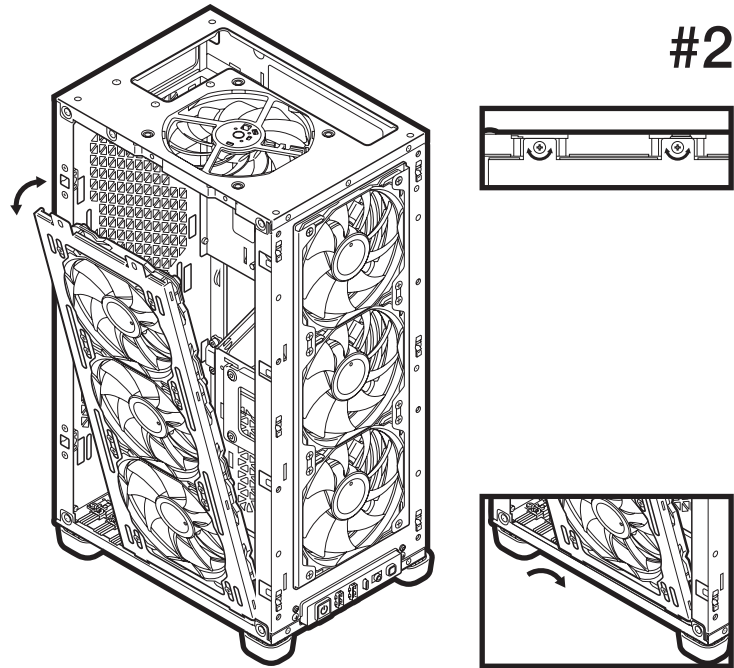

CORSAIR

iCUE 2000D RGB AIRFLOW

ITX - TOWER CASE

EN ENGLISH

CASE SPECIFICATIONS

Length	271mm
Width	200mm
Height	450mm
Maximum GPU length	320mm
Maximum CPU height	90mm
Maximum PSU length	130mm

Fan locations:

Front	3x 120mm (3x 120mm SP RGB Elite included)
Top	1x 120mm slim fan (1x AF120S included)
Rear	2x 120mm*
Side	3x 120mm / 2x 140mm

- E** — 1x REMOVABLE SSD TRAYS
- F** — REMOVEABLE PSU SHROUD
- G** — LIGHTING NODE CORE
- H** — 3x 120MM SP RGB ELITE & FAN GRILLS

FRONT, TOP & SIDE PANELS ARE REMOVABLE

REMOVING SIDE PANELS

REMOVING & INSTALLING FAN / RAD BRACKET

#1

#2

#3

INSTALLING MOTHERBOARD (ITX ONLY)

REMOVING PSU SHROUD (SFX & SFX-L ONLY)

REMOVING PSU SHROUD (SFX & SFX-L ONLY)

OPTIONAL REMOVAL OF PSU SHROUD (SFX & SFX-L ONLY)

INSTALLING PSU (SFX & SFX-L ONLY)