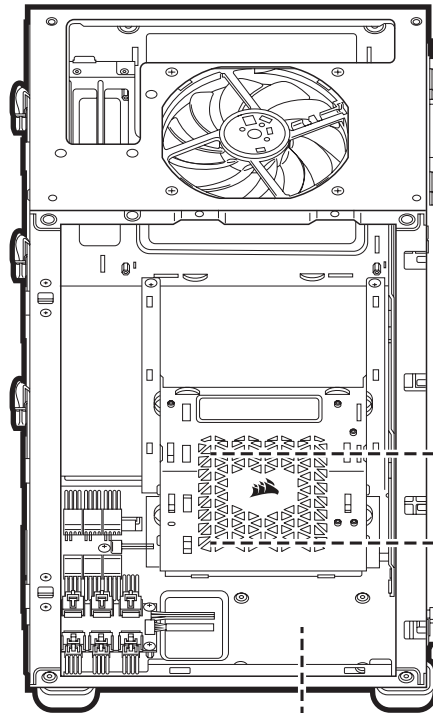

INSTALLING SSD