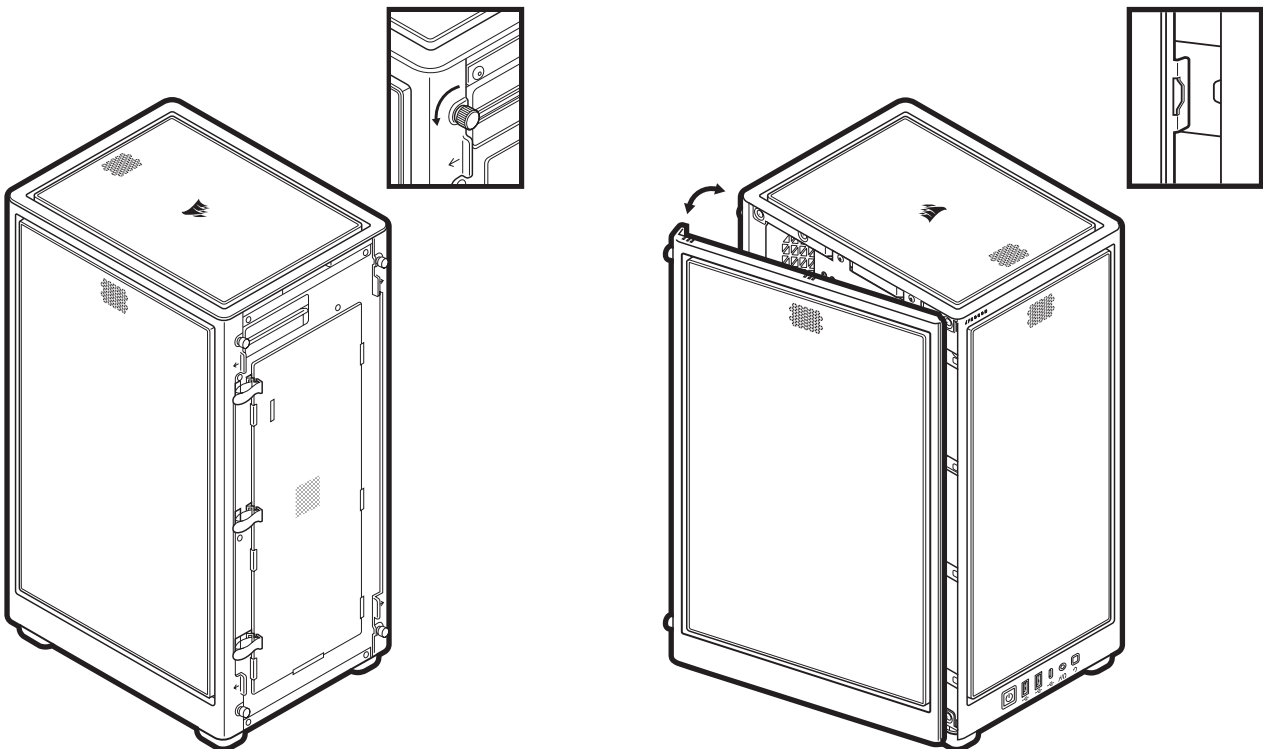

CORSAIR

iCUE 2000D RGB AIRFLOW

ITX - TOWER CASE

EN ENGLISH

CASE SPECIFICATIONS

Length	271mm
Width	200mm
Height	450mm
Maximum GPU length	320mm
Maximum CPU height	90mm
Maximum PSU length	130mm

Fan locations:

Front	3x 120mm (3x 120mm SP RGB Elite included)
Top	1x 120mm slim fan (1x AF120S included)
Rear	2x 120mm*
Side	3x 120mm / 2x 140mm

Radiator compatibility:

Front	NA
Top	NA
Rear	240mm*
Side	360mm / 280mm

*GPU dependent

ACCESSORY KIT CONTENTS

CASE FEATURES

- A** — MESH PANELS
- B** — SIDE FAN BRACKET
- C** — REAR DUST FILTER
- D** — 1x AF120S

- E** — 1x REMOVABLE SSD TRAYS
- F** — REMOVEABLE PSU SHROUD
- G** — LIGHTING NODE CORE
- H** — 3x 120MM SP RGB ELITE & FAN GRILLS

FRONT, TOP & SIDE PANELS ARE REMOVABLE

REMOVING SIDE PANELS

REMOVING & INSTALLING FAN / RAD BRACKET