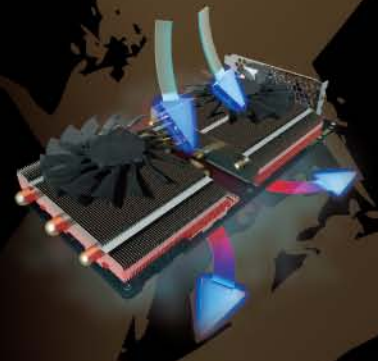

- ◆ Palit GeForce GTX 1080 Ti JetStream Series
- ◆ 11GB onboard memory
- ◆ GDDR5X memory
- ◆ Palit own design with extreme over-clocking capability
- ◆ NVIDIA Pascal architecture
- ◆ Innovation JetStream Thermal Design
- ◆ Best solution for 4K gaming
- ◆ 0-dB tech
- ◆ 12 phase + 2 PWM
- ◆ Copper Base
- ◆ DrMOS

Palit "ThunderMaster" overclocking Utility fully utilizes NVIDIA GPU Boost technology for intelligent monitoring of clock speed, ensuring that the GPU runs safely at its peak and the game is at its highest frame rate. It offers new levels of customization-including GPU Temperature Target, Frame RateTarget control and also able to adjust Fan Control Curve.

# GEFORCE GTX 1080Ti

EXTREMELY QUIET

OVERCLOCKING PERFORMANCE

EXTREMELY COOL

Dual Fan

Dual BIOS

TurboFan Blade

DrMOS

Honeycomb Bracket

Optimized Air Flow

RGB

RGB Lighting