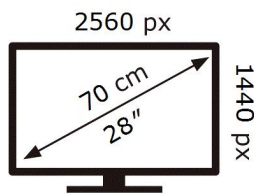

# ENERG

SAMSUNG

S28AG700NU

**33** kWh/1000h

ABCDEF **G**

**HDR**

**50** kWh/1000h

2019/2013