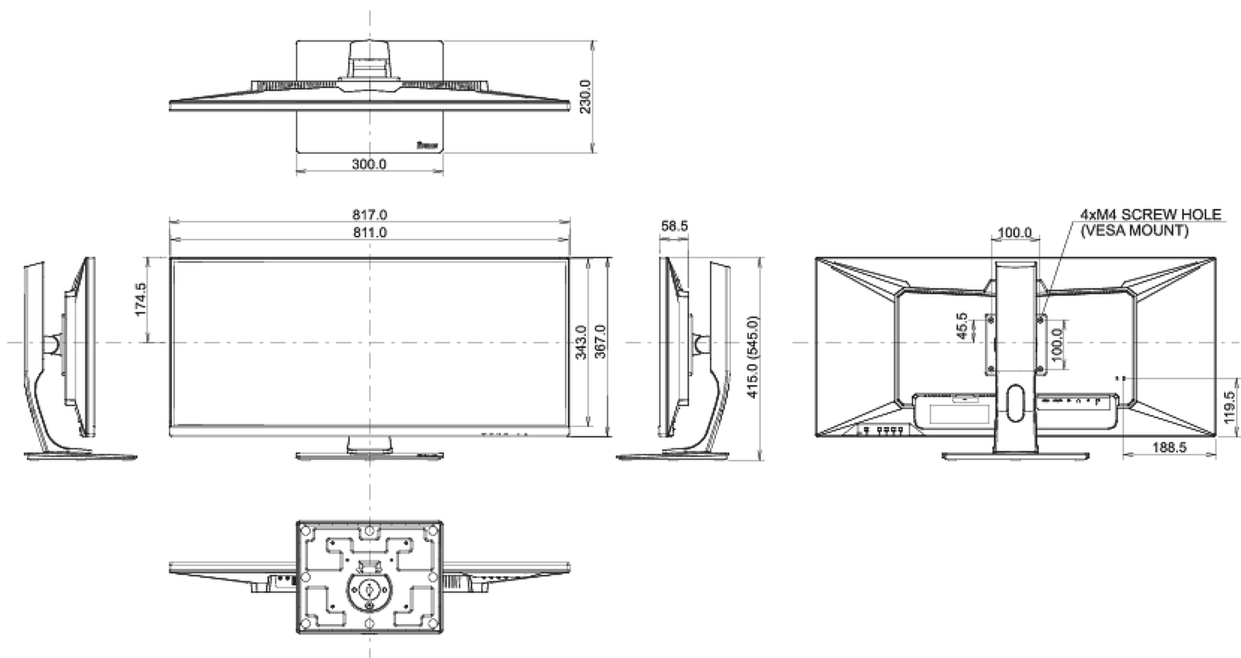

04 MECHANICAL

Display position adjustments	height, swivel, tilt
Height adjustment	130mm
Swivel stand	90°; ° left; 45° right
Tilt angle	22° up; 3° down
VESA mounting	100 x 100mm

05 ACCESSORIES INCLUDED

Cables	power, USB, HDMI, DP
Other	quick start guide, safety guide

08 DIMENSIONS / WEIGHT

Product dimensions W x H x D	817 x 415 (545) x 230mm
Weight (without box)	9.5kg
EAN code	4948570117147

All trademarks and registered trademarks acknowledged. E & O E. Specification subject to change without notice. All LCD's comply with ISO-9241-307:2008 in connection with pixel defects.