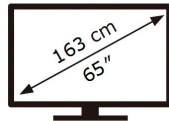

ENERGY

SAMSUNG

QE65LS03TAU

151 kWh/1000h

ABCDEF **G**

180 kWh/1000h

3840 px

2160 px