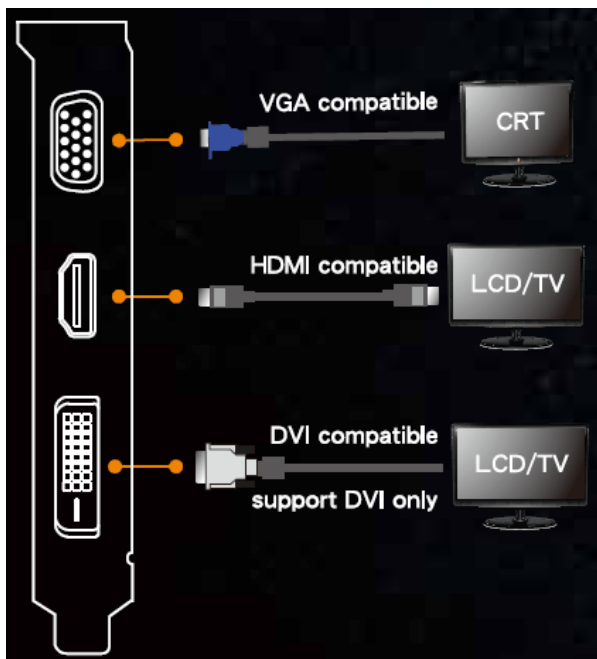

ASUS Exclusive Innovations

2GB DDR3
Memory

- **Gigantic 2GB DDR3**

Memory:

On-board memory for the best gaming experience & the best resolution

Low Profile design
Perfect for HTPCs

- **Low Profile Design:**

Low profile graphics cards for HTPC and multimedia PCs support smooth 1280 x 1024 gaming and Blu-ray 3D. Brackets bundled for fast setup!

Graphics GPU Feature

- **AMD Radeon™ R7 240**

- **AMD App Acceleration:**

Speeds up daily applications such as web browsing and video playback. Also the first to provide support for both OpenCL, C++ AMP, and DirectCompute 11.

- **AMD PowerTune technology:**

Intelligent power monitoring in the AMD Radeon™ graphics to enable higher clock speeds and better performance in your favorite games.

- **AMD ZeroCore Power technology:**

Allows your AMD Radeon™ graphic to consume virtually no power when in idle state. It even shuts down additional GPUs in AMD CrossFire™ technology mode to consume less when they're not in use.

- **Microsoft DirectX 11.2 API**

Brings new levels of visual realism to gaming on the PC and get top-notch performance.

- **Microsoft® Windows 8.1 compatible**

Gives you access to advanced computing experiences with the latest operating system so you get more done with your PC

I/O Specifications