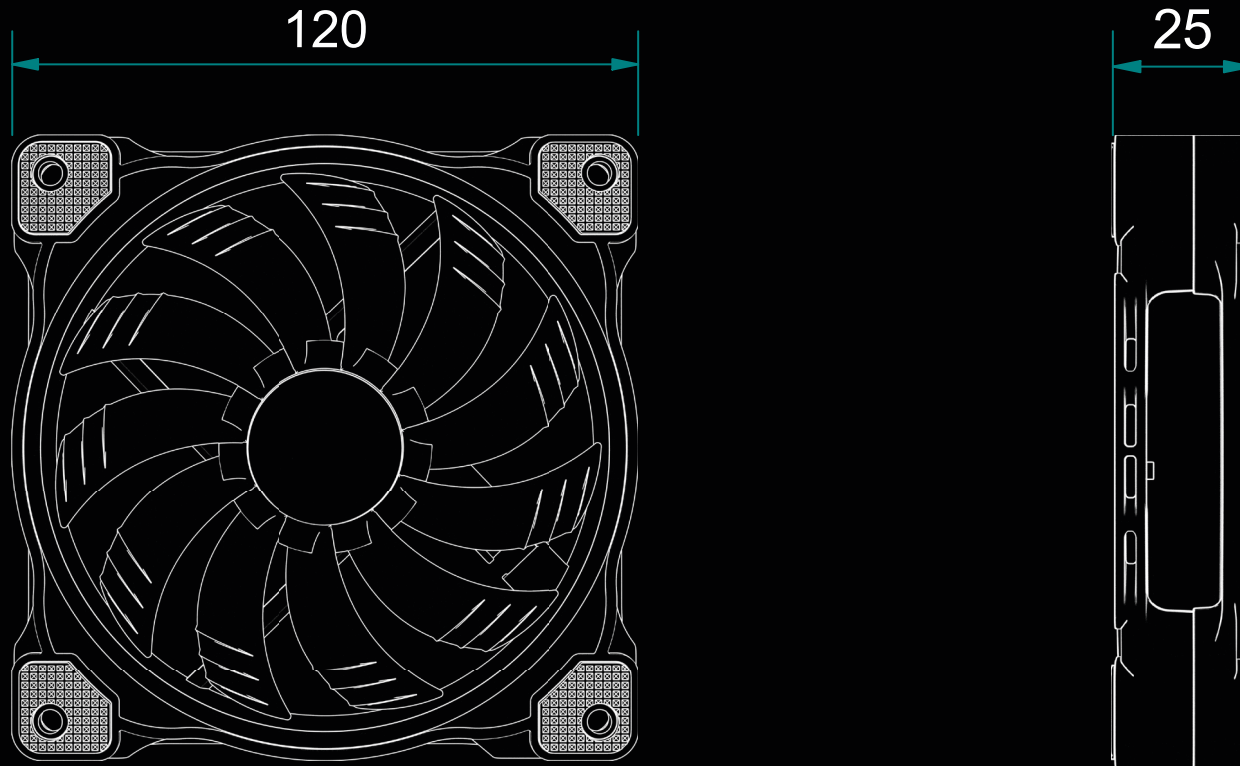

Dimensions (mm):

High Speed

WING BOOST 3

addressable LED lighting

addressable LED lighting