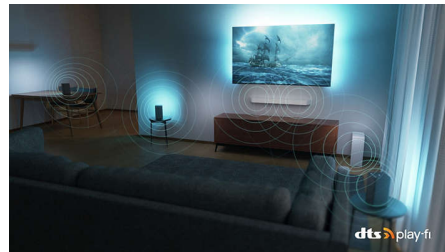

OLED Ambilight TV

Detail and depth. OLED Ambilight TV.

Premium design

Premium design. Packed for the future.

Dolby Vision and Dolby Atmos

With Dolby Vision and Dolby Atmos on board, your films, shows and games look and sound incredible. See the picture that the director wanted you to see — no more disappointing scenes that are too dark to make out! Hear every word clearly. Experience sound effects like they're really happening around you.

DTS Play-Fi

You get great, clear TV sound straight out of the box. If you want more, the Philips Wireless Home System with DTS Play-Fi lets

you connect to compatible soundbars and wireless speakers around your home in seconds. You can even create a home cinema surround-sound system using your TV as a central speaker.