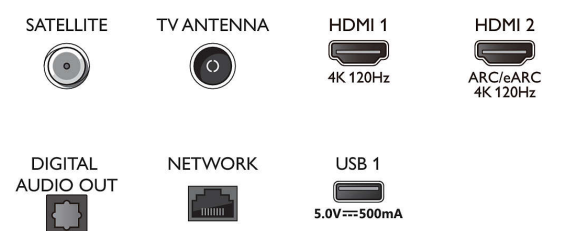

Bottom

- EPG and actual visibility (up to 8 days) is country- and operator-dependent.
- Android App offerings vary per country. For more details please visit your local Google Play Store.
- The TV supports DVB reception for 'Free to air' broadcast. Specific DVB operators may not be supported. An up to date list can be found in the FAQ section of the Philips support website. For some operators Conditional Access and subscription are required. Contact your operator for more information.
- Philips TV Remote app and related functionalities vary per TV model, operator and country, as well as smart device model and OS. For more details please visit: www.philips.com/TVRemoteapp.
- USB recording for digital channels only, recordings may be limited by broadcast copy protection (CI+). Country and channel restrictions may apply.
- This television contains lead only in certain parts or components where no technology alternatives exist in accordance with existing exemption clauses under the RoHS Directive.
- Memory size (Flash): 16 G, the actual available disc space may differ (dependant on e.g. (pre-)installed apps, installed operating system, etc.)
- Amazon, Alexa and all related logos are trademarks of Amazon.com, Inc. or its affiliates. Amazon Alexa is available in selected languages and countries.
- Amazon Prime is available in selected languages and countries.
- Disney+ subscription required. Subject to terms at <https://www.disneyplus.com> (c) 2020 Disney and its related entities. Disney+ is available in selected languages and countries.
- Google Assistant is available on Philips Android TVs running on Android O (8) or higher OS version. Google Assistant is available in selected languages and countries.
- Netflix subscription required. Subject to terms on <https://www.netflix.com>
- Rakuten TV is available in selected languages and countries.
- Philips OLED TV panels have been certified as flicker-free and discomfort glare free by UL.
- Google TV is the name of this device's software experience and a trademark of Google LLC.
- Google TV is the name of this device's software experience and a trademark of Google LLC. YouTube, OK Google and other marks are trademarks of Google LLC.