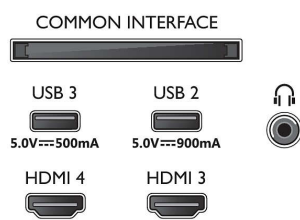

Tuner/Reception/Transmission

Digital TV: DVB-T/T2/T2-HD/C/S/S2

TV Programme guide*: 8-day Electronic Programme Guide

Signal strength indication

Teletext: 1000 page Hypertext

HEVC support

Android TV

OS: Google TV™

Pre-installed apps: Google Play Movies*, Google Search, YouTube, Netflix, Apple TV, BBC iPlayer, Amazon Prime Video, Disney+, Fitness App, YouTube Music

Memory size (Flash): 16 GB*

Gaming cloud: Geforce Now, Stadia

Smart TV Features

Interactive TV: HbbTV

Remote Control: with Voice

Voice assistant*: Google Assistant built in, RC with Mic., Works with Alexa

Multimedia Applications

Video Playback Formats: Containers: AVI, MKV, H264/MPEG-4 AVC, MPEG-1, MPEG-2, MPEG-4, VP9, HEVC (H.265), AV1

Music Playback Formats: AAC, MP3, WAV, WMA (v2 up to v9.2), WMA-PRO (v9 and v10), FLAC

Subtitles Formats Support: .SMI, .SRT, .SSA, .SUB, .TXT, .ASS

Picture Playback Formats: JPEG, BMP, GIF, PNG, 360 photo, HEIF

Processing

Processing Power: Quad Core

Sound

Sound Enhancement: A.I. Sound, Clear

Dialogue, Dolby Atmos®, Dolby Bass Enhancement, Dolby Volume Leveller, Night mode, A.I. EQ, DTS Play-Fi, Mimi Sound Personalisation, Room Calibration

Audio: 2.0 Channel, Output power: 40 watts (RMS)

Codec: AC-4, Dolby Atmos®, Dolby Digital MS12 V2.6.1, DTS:X

Speaker configuration: 10 W x 4 mid-high speaker

Connections

Side