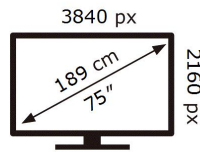

ENERGY

SAMSUNG

GQ75QN95AAT

127 kWh/1000h

ABCDEF **G**

268 kWh/1000h

2019/2013