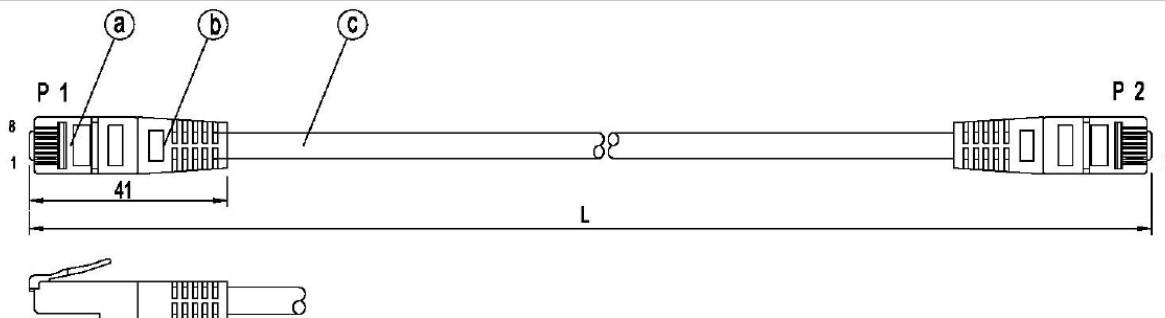

DATASHEET

RJ45 Patch cable U/UTP, Cat.6, PVC, CCA, grey

Cable construction

Cable construction	4x2
AWG-size/strands per core	24/7
Conductor Material	CCA

Cable sheath

Silicone-free	yes
Jacket material	PVC
Colour outer sheath	grey
Printing	Cat.6 UTP AWG24 stranded x 4pairs cable
Outer diameter of the cable	5.9 mm

Standards, approvals, certifications

Connector	IEC 60603-7-4
-----------	---------------

Available variants

Article no.	Title	Length
K8100GR.0,25	RJ45 Patch cable U/UTP, Cat.6, PVC, CCA, 0.25m, grey	0.25 m
K8100GR.0,5	RJ45 Patch cable U/UTP, Cat.6, PVC, CCA, 0.5m, grey	0.5 m
K8100GR.1	RJ45 Patch cable U/UTP, Cat.6, PVC, CCA, 1m, grey	1.0 m
K8100GR.1,5	RJ45 Patch cable U/UTP, Cat.6, PVC, CCA, 1.5m, grey	1.5 m
K8100GR.2	RJ45 Patch cable U/UTP, Cat.6, PVC, CCA, 2m, grey	2.0 m
K8100GR.3	RJ45 Patch cable U/UTP, Cat.6, PVC, CCA, 3m, grey	3.0 m
K8100GR.5	RJ45 Patch cable U/UTP, Cat.6, PVC, CCA, 5m, grey	5.0 m
K8100GR.7,5	RJ45 Patch cable U/UTP, Cat.6, PVC, CCA, 7.5m, grey	7.5 m
K8100GR.10	RJ45 Patch cable U/UTP, Cat.6, PVC, CCA, 10m, grey	10.0 m
K8100GR.15	RJ45 Patch cable U/UTP, Cat.6, PVC, CCA, 15m, grey	15.0 m
K8100GR.20	RJ45 Patch cable U/UTP, Cat.6, PVC, CCA, 20m, grey	20.0 m
K8100GR.30	RJ45 Patch cable U/UTP, Cat.6, PVC, CCA, 30m, grey	30.0 m

This datasheet was created automatically on 05-02-2020 . Technical changes reserved.

DATASHEET

RJ45 Patch cable U/UTP, Cat.6, PVC, CCA, grey

Technical drawings

Item No.	Color	Length (L)
K8100GR.x	grey	0,5m +/- 5mm
K8100MA.x	magenta (pink)	1m +/- 10mm
K8100WS.x	white	1,5m +/- 15mm
K8100GN.x	green	2m +/- 20mm
K8100BL.x	blue	3m +/- 30mm
K8100GE.x	yellow	5m +/- 50mm
K8100RT.x	red	7,5m +/- 75mm
K8100SW.x	black	10m +/- 100mm
K8100OR.x	orange	15m +/- 150mm
		20m +/- 200mm
		25m +/- 250mm
		30m +/- 300mm