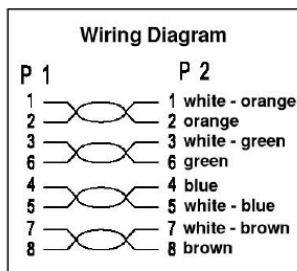

Standards, approvals, certifications

Connector	IEC 60603-7-4
-----------	---------------

Available variants

Article no.	Title	Length
K8100GR.0,25	RJ45 Patch cable U/UTP, Cat.6, PVC, CCA, 0.25m, grey	0.25 m
K8100GR.0,5	RJ45 Patch cable U/UTP, Cat.6, PVC, CCA, 0.5m, grey	0.5 m
K8100GR.1	RJ45 Patch cable U/UTP, Cat.6, PVC, CCA, 1m, grey	1.0 m
K8100GR.1,5	RJ45 Patch cable U/UTP, Cat.6, PVC, CCA, 1.5m, grey	1.5 m
K8100GR.2	RJ45 Patch cable U/UTP, Cat.6, PVC, CCA, 2m, grey	2.0 m
K8100GR.3	RJ45 Patch cable U/UTP, Cat.6, PVC, CCA, 3m, grey	3.0 m
K8100GR.5	RJ45 Patch cable U/UTP, Cat.6, PVC, CCA, 5m, grey	5.0 m
K8100GR.7,5	RJ45 Patch cable U/UTP, Cat.6, PVC, CCA, 7.5m, grey	7.5 m
K8100GR.10	RJ45 Patch cable U/UTP, Cat.6, PVC, CCA, 10m, grey	10.0 m
K8100GR.15	RJ45 Patch cable U/UTP, Cat.6, PVC, CCA, 15m, grey	15.0 m
K8100GR.20	RJ45 Patch cable U/UTP, Cat.6, PVC, CCA, 20m, grey	20.0 m
K8100GR.30	RJ45 Patch cable U/UTP, Cat.6, PVC, CCA, 30m, grey	30.0 m

This datasheet was created automatically on 05-02-2020 . Technical changes reserved.

DATASHEET

RJ45 Patch cable U/UTP, Cat.6, PVC, CCA, grey

Technical drawings

Item No.	Color	Length (L)
K8100GR.x	grey	0,5m +/- 5mm
K8100MA.x	magenta (pink)	1m +/- 10mm
K8100WS.x	white	1,5m +/- 15mm
K8100GN.x	green	2m +/- 20mm
K8100BL.x	blue	3m +/- 30mm
K8100GE.x	yellow	5m +/- 50mm
K8100RT.x	red	7,5m +/- 75mm
K8100SW.x	black	10m +/- 100mm
K8100OR.x	orange	15m +/- 150mm
		20m +/- 200mm
		25m +/- 250mm
		30m +/- 300mm