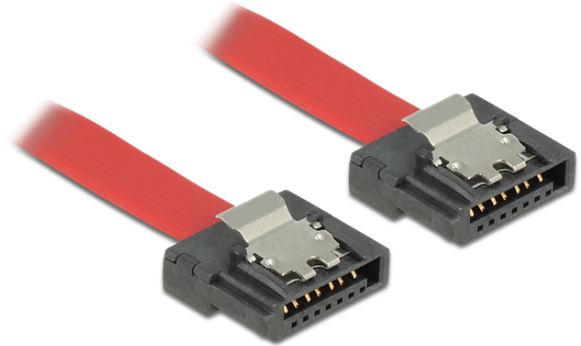

# Delock Cable SATA FLEXI 6 Gb/s 20 cm red metal

## Description

The new Delock SATA Flexi cables were specifically designed to be used in tight spaces in chassis. They are ultra-flexible and can be bent or kinked as required, even knots are possible. Another advantage is the extreme durability that prevents breakage or material weakness of the cables. By using the SATA Flexi cables, angled connectors are no longer necessary; the connectors can be easily bent in every desired direction. The short connectors provide more flexibility in tight spaces and are practical to use, and the metal clips ensure that the cables reliably click into place. The cables support data transfer rates of up to 6 Gb/s and are downwards compatible to previous SATA versions.

## Specification

- Connector:
  - SATA 6 Gb/s 7 pin male straight >
  - SATA 6 Gb/s 7 pin male straight
- Data transfer rate up to 6 Gb/s
- Downwards compatible to SATA 1.5 Gb/s and 3 Gb/s
- Cable gauge: 28 AWG
- Colour:
  - Cable: red
  - Connector: black
- With metal clips
- Cable length: ca. 20 cm