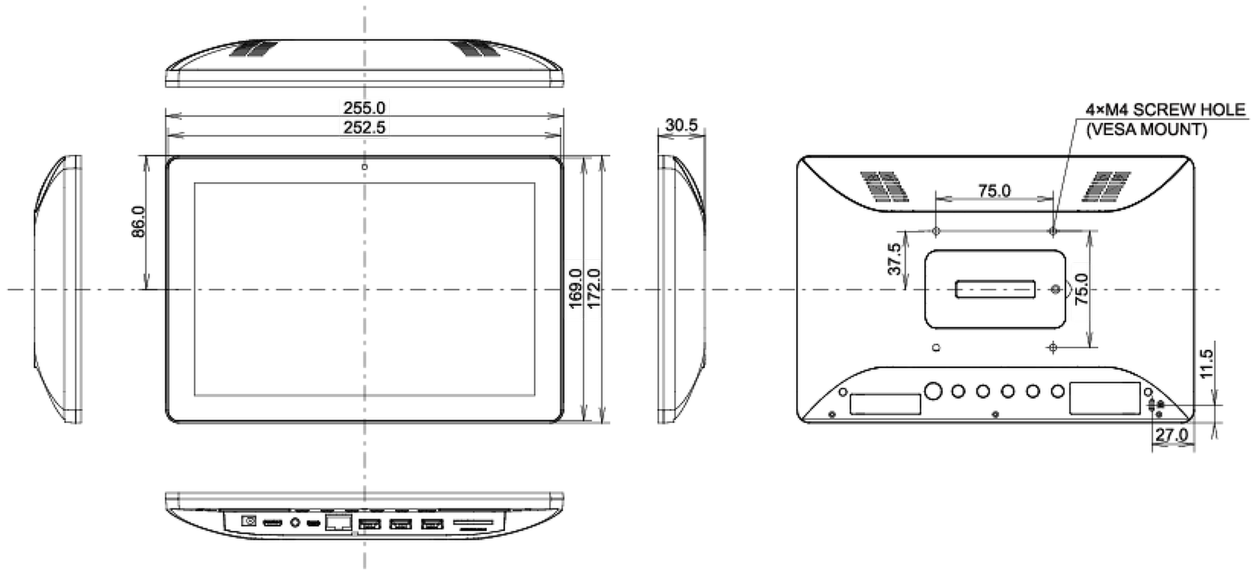

## 10 DIMENSIONS / WEIGHT

Product dimensions W x H x D 255 x 172 x 30.5mm

Box dimensions W x H x D 398 x 223 x 68mm

Weight (without box) 0.8kg

Weight (with box) 1.36kg

EAN code 4948570117116

All trademarks and registered trademarks acknowledged. E & O E. Specification subject to change without notice. All LCD's comply with ISO-9241-307:2008 in connection with pixel defects.