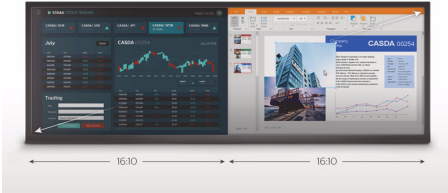

32:10 SuperWide curved LCD display
P Line 43 (43.4"/110.2 cm diag.), 3840 x 1200

439P9H/00

Highlights

32:10 SuperWide

SuperWide 32:10

32:10 SuperWide 43" screen, with 3840 x 1200 resolution, is designed to replace multiscreen setups for massive wide view. It's like having two 16:10 displays side by side. SuperWide monitors offer the screen area of dual monitors without the complicated setup.