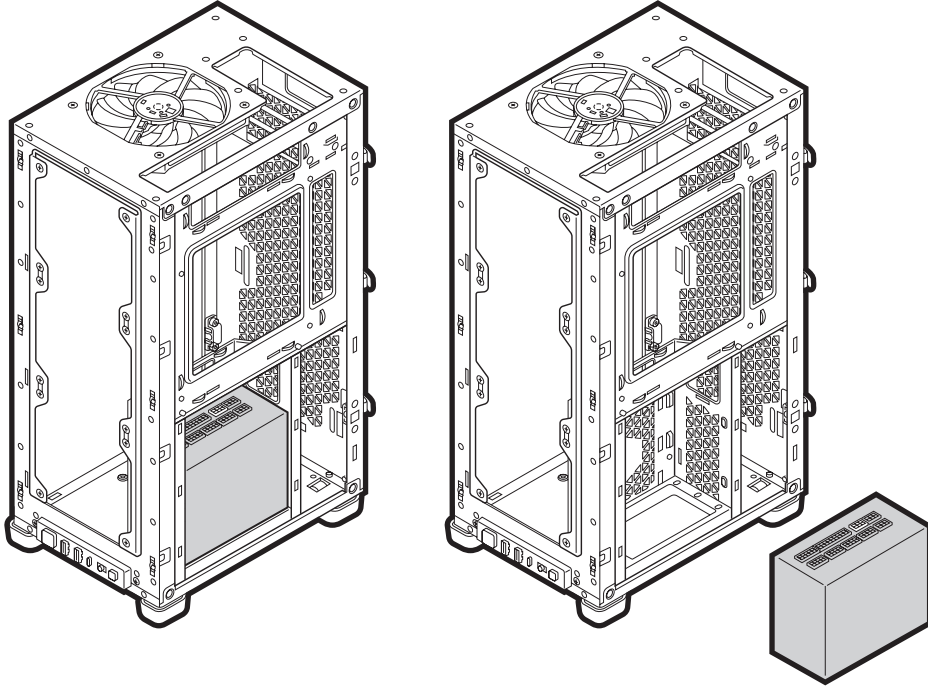

CORSAIR

2000D AIRFLOW

ITX - TOWER CASE

EN ENGLISH

CASE SPECIFICATIONS

Length	271mm
Width	200mm
Height	450mm
Maximum GPU length	320mm
Maximum CPU height	90mm
Maximum PSU length	130mm
Fan locations:	
Front	3x 120mm
Top	1x 120mm slim fan (1x AF120S included)
Rear	2x 120mm*
Side	3x 120mm / 2x 140mm
Radiator compatibility:	
Front	NA
Top	NA
Rear	240mm*
Side	360mm / 280mm

*GPU dependent

ACCESSORY KIT CONTENTS

CASE FEATURES

- A** — MESH PANELS
- B** — SIDE FAN BRACKET
- C** — REAR DUST FILTER

- D** — 1x AF120S
- E** — 1x REMOVABLE SSD TRAYS
- F** — REMOVEABLE PSU SHROUD

FRONT, TOP & SIDE PANELS ARE REMOVABLE

REMOVING SIDE PANELS

REMOVING & INSTALLING FAN / RAD BRACKET

#1

#2

#3

INSTALLING MOTHERBOARD (ITX ONLY)

REMOVING PSU SHROUD (SFX & SFX-L ONLY)

REMOVING PSU SHROUD (SFX & SFX-L ONLY)

OPTIONAL REMOVAL OF PSU SHROUD (SFX & SFX-L ONLY)

INSTALLING PSU (SFX & SFX-L ONLY)

INSTALLING SSD

INSTALLING TOP FAN

CABLE ROUTING OUT OF THE BACK

FRONT I/O CONNECTIONS

FAQ

- 1. Does the polarity matter with the I/O panel's power and reset header?**
No, only the LED headers.
- 2. Who should I contact if I received my case damaged or one of the fans is no longer working?**
Please go to support.corsair.com and request an RMA so that we can replace the damaged part(s).
- 3. Where can I mount a fan?**