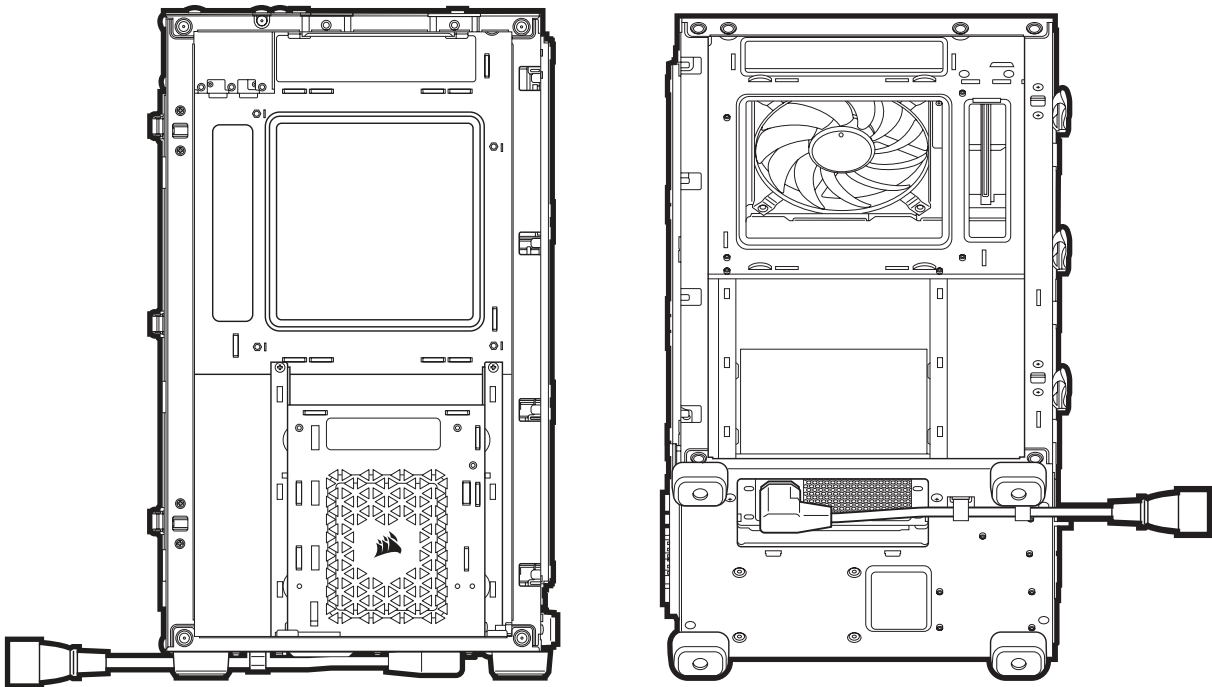

CORSAIR

2000D AIRFLOW

ITX - TOWER CASE

EN ENGLISH

CASE SPECIFICATIONS

Length	271mm
Width	200mm
Height	450mm
Maximum GPU length	320mm
Maximum CPU height	90mm
Maximum PSU length	130mm
Fan locations:	
Front	3x 120mm
Top	1x 120mm slim fan (1x AF120S included)
Rear	2x 120mm*
Side	3x 120mm / 2x 140mm
Radiator compatibility:	
Front	NA
Top	NA
Rear	240mm*
Side	360mm / 280mm

*GPU dependent

ACCESSORY KIT CONTENTS

CASE FEATURES

- A** — MESH PANELS
- B** — SIDE FAN BRACKET
- C** — REAR DUST FILTER

- D** — 1x AF120S
- E** — 1x REMOVABLE SSD TRAYS
- F** — REMOVEABLE PSU SHROUD

FRONT, TOP & SIDE PANELS ARE REMOVABLE

REMOVING SIDE PANELS

REMOVING & INSTALLING FAN / RAD BRACKET

#1

#2

#3

INSTALLING MOTHERBOARD (ITX ONLY)

REMOVING PSU SHROUD (SFX & SFX-L ONLY)

REMOVING PSU SHROUD (SFX & SFX-L ONLY)

OPTIONAL REMOVAL OF PSU SHROUD (SFX & SFX-L ONLY)

INSTALLING PSU (SFX & SFX-L ONLY)

INSTALLING SSD

INSTALLING TOP FAN

CABLE ROUTING OUT OF THE BACK

FRONT I/O CONNECTIONS

FAQ

- 1. Does the polarity matter with the I/O panel's power and reset header?**
No, only the LED headers.
- 2. Who should I contact if I received my case damaged or one of the fans is no longer working?**
Please go to support.corsair.com and request an RMA so that we can replace the damaged part(s).
- 3. Where can I mount a fan?**