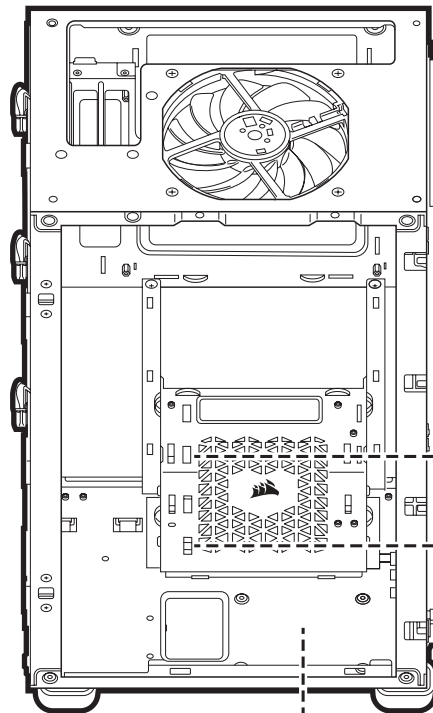

CORSAIR

2000D AIRFLOW

ITX - TOWER CASE

EN ENGLISH

CASE SPECIFICATIONS

Length	271mm
Width	200mm
Height	450mm
Maximum GPU length	320mm
Maximum CPU height	90mm
Maximum PSU length	130mm
Fan locations:	
Front	3x 120mm
Top	1x 120mm slim fan (1x AF120S included)
Rear	2x 120mm*
Side	3x 120mm / 2x 140mm
Radiator compatibility:	
Front	NA
Top	NA
Rear	240mm*
Side	360mm / 280mm

*GPU dependent

ACCESSORY KIT CONTENTS

CASE FEATURES

- A** — MESH PANELS
- B** — SIDE FAN BRACKET
- C** — REAR DUST FILTER

- D** — 1x AF120S
- E** — 1x REMOVABLE SSD TRAYS
- F** — REMOVEABLE PSU SHROUD

FRONT, TOP & SIDE PANELS ARE REMOVABLE

REMOVING SIDE PANELS

REMOVING & INSTALLING FAN / RAD BRACKET

#1

#2

#3

INSTALLING MOTHERBOARD (ITX ONLY)

REMOVING PSU SHROUD (SFX & SFX-L ONLY)

REMOVING PSU SHROUD (SFX & SFX-L ONLY)

OPTIONAL REMOVAL OF PSU SHROUD (SFX & SFX-L ONLY)

INSTALLING PSU (SFX & SFX-L ONLY)

INSTALLING SSD

INSTALLING TOP FAN

CABLE ROUTING OUT OF THE BACK

FRONT I/O CONNECTIONS

FAQ

- 1. Does the polarity matter with the I/O panel's power and reset header?**
No, only the LED headers.
- 2. Who should I contact if I received my case damaged or one of the fans is no longer working?**
Please go to support.corsair.com and request an RMA so that we can replace the damaged part(s).
- 3. Where can I mount a fan?**