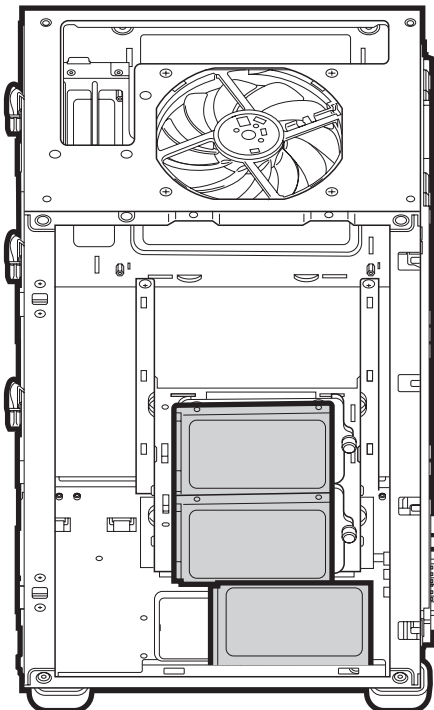

CORSAIR

2000D AIRFLOW

ITX - TOWER CASE

EN ENGLISH

CASE SPECIFICATIONS

Length	271mm
Width	200mm
Height	450mm
Maximum GPU length	320mm
Maximum CPU height	90mm
Maximum PSU length	130mm
Fan locations:	
Front	3x 120mm
Top	1x 120mm slim fan (1x AF120S included)
Rear	2x 120mm*
Side	3x 120mm / 2x 140mm
Radiator compatibility:	
Front	NA
Top	NA
Rear	240mm*
Side	360mm / 280mm

*GPU dependent

ACCESSORY KIT CONTENTS

CASE FEATURES

- A** — MESH PANELS
- B** — SIDE FAN BRACKET
- C** — REAR DUST FILTER

- D** — 1x AF120S
- E** — 1x REMOVABLE SSD TRAYS
- F** — REMOVEABLE PSU SHROUD

FRONT, TOP & SIDE PANELS ARE REMOVABLE

REMOVING SIDE PANELS

REMOVING & INSTALLING FAN / RAD BRACKET

#1

#2

#3

INSTALLING MOTHERBOARD (ITX ONLY)

REMOVING PSU SHROUD (SFX & SFX-L ONLY)

REMOVING PSU SHROUD (SFX & SFX-L ONLY)

OPTIONAL REMOVAL OF PSU SHROUD (SFX & SFX-L ONLY)

INSTALLING PSU (SFX & SFX-L ONLY)

INSTALLING SSD

INSTALLING TOP FAN

CABLE ROUTING OUT OF THE BACK

FRONT I/O CONNECTIONS

FAQ

- 1. Does the polarity matter with the I/O panel's power and reset header?**
No, only the LED headers.
- 2. Who should I contact if I received my case damaged or one of the fans is no longer working?**
Please go to support.corsair.com and request an RMA so that we can replace the damaged part(s).
- 3. Where can I mount a fan?**