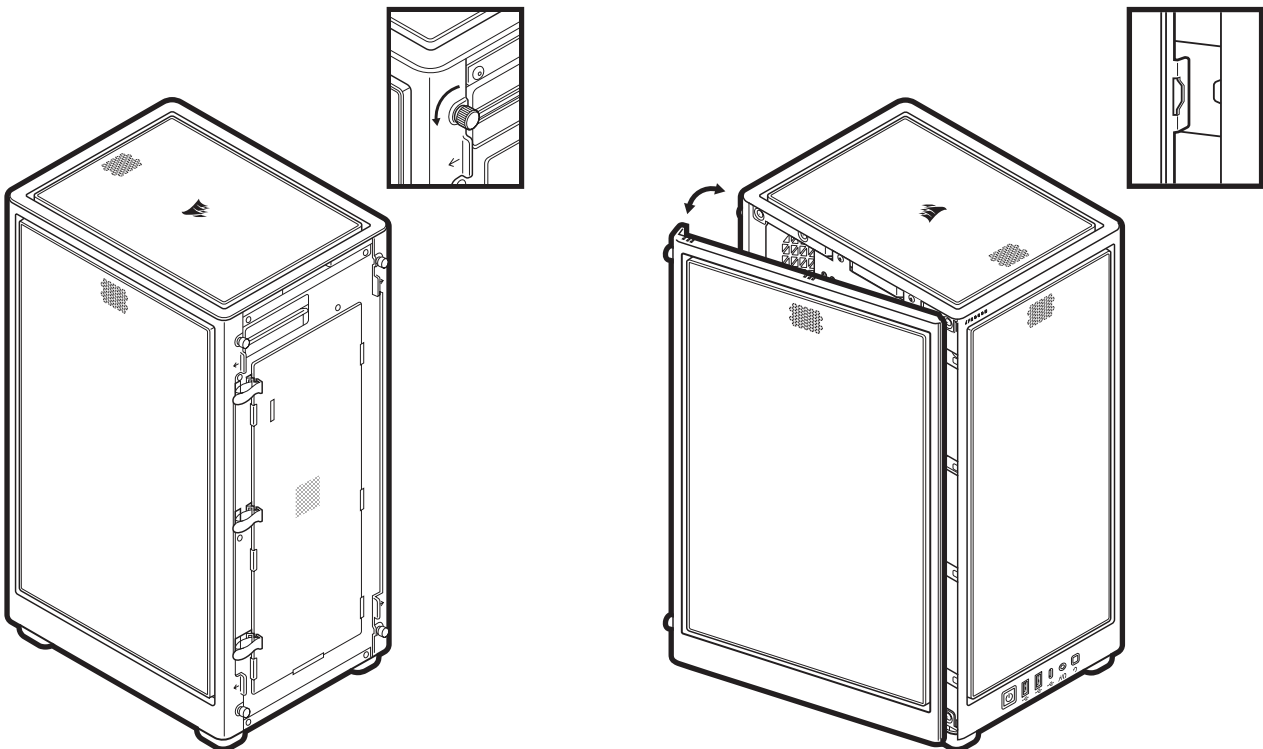

CORSAIR

2000D AIRFLOW

ITX - TOWER CASE

EN ENGLISH

CASE SPECIFICATIONS

Length	271mm
Width	200mm
Height	450mm
Maximum GPU length	320mm
Maximum CPU height	90mm
Maximum PSU length	130mm
Fan locations:	
Front	3x 120mm
Top	1x 120mm slim fan (1x AF120S included)
Rear	2x 120mm*
Side	3x 120mm / 2x 140mm
Radiator compatibility:	
Front	NA
Top	NA
Rear	240mm*
Side	360mm / 280mm

*GPU dependent

ACCESSORY KIT CONTENTS

CASE FEATURES

- A** — MESH PANELS
- B** — SIDE FAN BRACKET
- C** — REAR DUST FILTER

- D** — 1x AF120S
- E** — 1x REMOVABLE SSD TRAYS
- F** — REMOVEABLE PSU SHROUD

FRONT, TOP & SIDE PANELS ARE REMOVABLE

REMOVING SIDE PANELS

REMOVING & INSTALLING FAN / RAD BRACKET

#1

#2

#3

INSTALLING MOTHERBOARD (ITX ONLY)

REMOVING PSU SHROUD (SFX & SFX-L ONLY)

REMOVING PSU SHROUD (SFX & SFX-L ONLY)