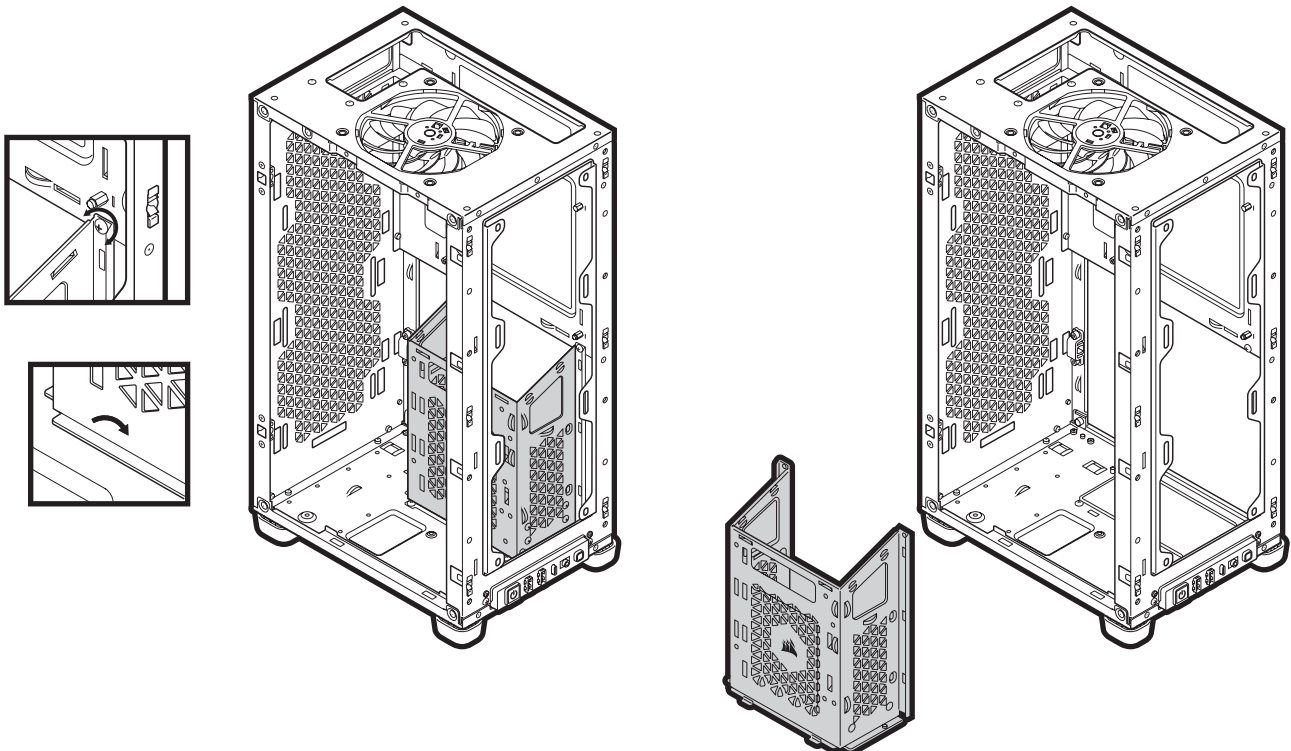

CORSAIR

2000D AIRFLOW

ITX - TOWER CASE

EN ENGLISH

CASE SPECIFICATIONS

Length	271mm
Width	200mm
Height	450mm
Maximum GPU length	320mm
Maximum CPU height	90mm
Maximum PSU length	130mm
Fan locations:	
Front	3x 120mm
Top	1x 120mm slim fan (1x AF120S included)
Rear	2x 120mm*
Side	3x 120mm / 2x 140mm
Radiator compatibility:	
Front	NA
Top	NA
Rear	240mm*
Side	360mm / 280mm

*GPU dependent

ACCESSORY KIT CONTENTS

CASE FEATURES

- A** — MESH PANELS
- B** — SIDE FAN BRACKET
- C** — REAR DUST FILTER

- D** — 1x AF120S
- E** — 1x REMOVABLE SSD TRAYS
- F** — REMOVEABLE PSU SHROUD

FRONT, TOP & SIDE PANELS ARE REMOVABLE

REMOVING SIDE PANELS

REMOVING & INSTALLING FAN / RAD BRACKET

#1

#2

#3

INSTALLING MOTHERBOARD (ITX ONLY)

REMOVING PSU SHROUD (SFX & SFX-L ONLY)

REMOVING PSU SHROUD (SFX & SFX-L ONLY)

OPTIONAL REMOVAL OF PSU SHROUD (SFX & SFX-L ONLY)

INSTALLING PSU (SFX & SFX-L ONLY)

INSTALLING SSD

INSTALLING TOP FAN

CABLE ROUTING OUT OF THE BACK

FRONT I/O CONNECTIONS

FAQ

- 1. Does the polarity matter with the I/O panel's power and reset header?**
No, only the LED headers.
- 2. Who should I contact if I received my case damaged or one of the fans is no longer working?**
Please go to support.corsair.com and request an RMA so that we can replace the damaged part(s).
- 3. Where can I mount a fan?**