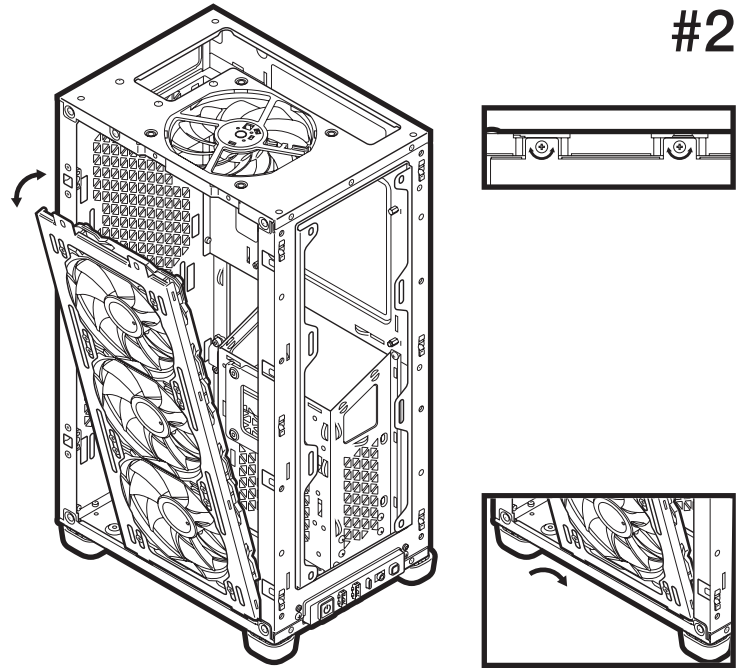

CORSAIR

2000D AIRFLOW

ITX - TOWER CASE

EN ENGLISH

CASE SPECIFICATIONS

Length	271mm
Width	200mm
Height	450mm
Maximum GPU length	320mm
Maximum CPU height	90mm
Maximum PSU length	130mm
Fan locations:	
Front	3x 120mm
Top	1x 120mm slim fan (1x AF120S included)
Rear	2x 120mm*
Side	3x 120mm / 2x 140mm
Radiator compatibility:	
Front	NA
Top	NA
Rear	240mm*
Side	360mm / 280mm

*GPU dependent

ACCESSORY KIT CONTENTS

CASE FEATURES

- A** — MESH PANELS
- B** — SIDE FAN BRACKET
- C** — REAR DUST FILTER

- D** — 1x AF120S
- E** — 1x REMOVABLE SSD TRAYS
- F** — REMOVEABLE PSU SHROUD

FRONT, TOP & SIDE PANELS ARE REMOVABLE

REMOVING SIDE PANELS

REMOVING & INSTALLING FAN / RAD BRACKET

#1

#2

#3

INSTALLING MOTHERBOARD (ITX ONLY)

REMOVING PSU SHROUD (SFX & SFX-L ONLY)

REMOVING PSU SHROUD (SFX & SFX-L ONLY)