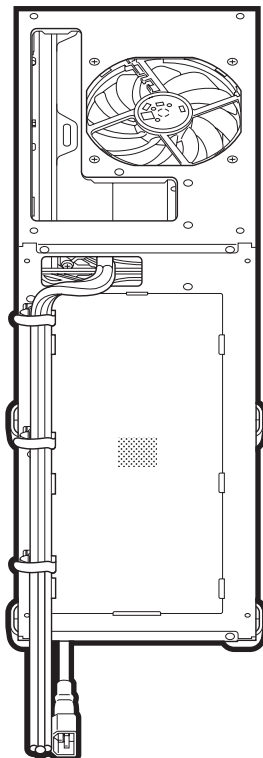

CORSAIR

2000D AIRFLOW

ITX - TOWER CASE

EN ENGLISH

CASE SPECIFICATIONS

Length	271mm
Width	200mm
Height	450mm
Maximum GPU length	320mm
Maximum CPU height	90mm
Maximum PSU length	130mm
Fan locations:	
Front	3x 120mm
Top	1x 120mm slim fan (1x AF120S included)
Rear	2x 120mm*
Side	3x 120mm / 2x 140mm
Radiator compatibility:	
Front	NA
Top	NA
Rear	240mm*
Side	360mm / 280mm

*GPU dependent

ACCESSORY KIT CONTENTS

CASE FEATURES

- A** — MESH PANELS
- B** — SIDE FAN BRACKET
- C** — REAR DUST FILTER

- D** — 1x AF120S
- E** — 1x REMOVABLE SSD TRAYS
- F** — REMOVEABLE PSU SHROUD

FRONT, TOP & SIDE PANELS ARE REMOVABLE

REMOVING SIDE PANELS

REMOVING & INSTALLING FAN / RAD BRACKET

#1

#2

#3

INSTALLING MOTHERBOARD (ITX ONLY)

REMOVING PSU SHROUD (SFX & SFX-L ONLY)

REMOVING PSU SHROUD (SFX & SFX-L ONLY)

OPTIONAL REMOVAL OF PSU SHROUD (SFX & SFX-L ONLY)

INSTALLING PSU (SFX & SFX-L ONLY)

INSTALLING SSD

INSTALLING TOP FAN

CABLE ROUTING OUT OF THE BACK

FRONT I/O CONNECTIONS

FAQ

- 1. Does the polarity matter with the I/O panel's power and reset header?**
No, only the LED headers.
- 2. Who should I contact if I received my case damaged or one of the fans is no longer working?**
Please go to support.corsair.com and request an RMA so that we can replace the damaged part(s).
- 3. Where can I mount a fan?**