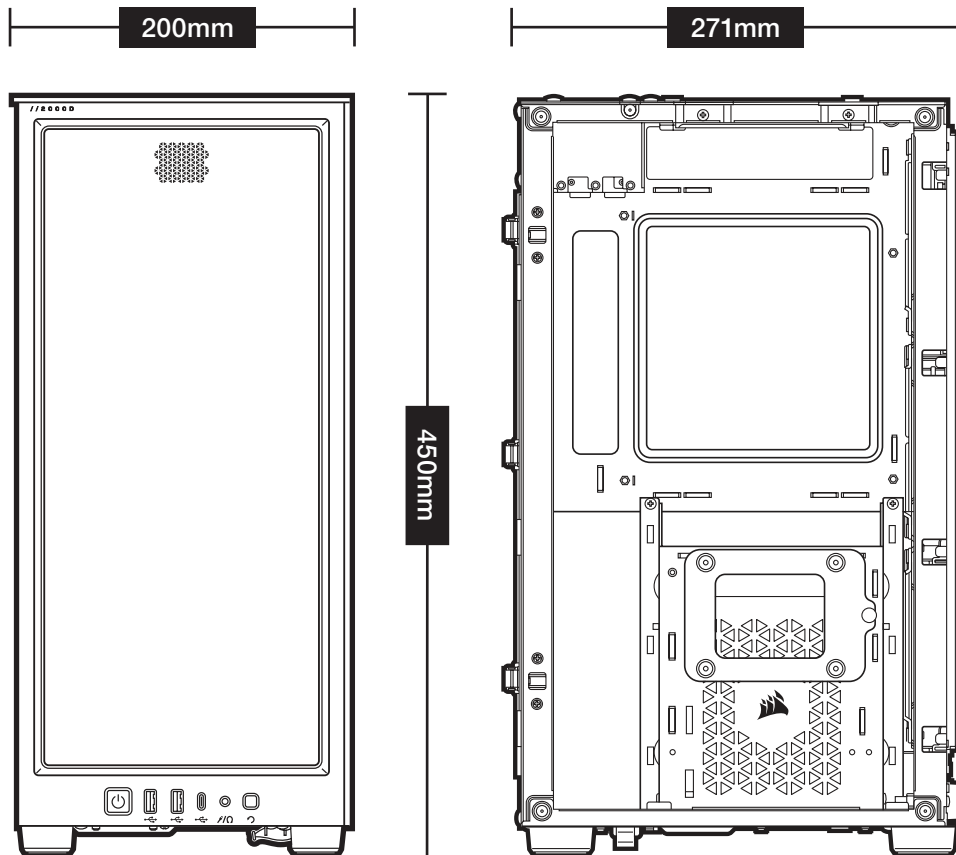

CORSAIR

2000D AIRFLOW

ITX - TOWER CASE

EN ENGLISH

CASE SPECIFICATIONS

Length	271mm
Width	200mm
Height	450mm
Maximum GPU length	320mm
Maximum CPU height	90mm
Maximum PSU length	130mm
Fan locations:	
Front	3x 120mm
Top	1x 120mm slim fan (1x AF120S included)
Rear	2x 120mm*
Side	3x 120mm / 2x 140mm
Radiator compatibility:	
Front	NA
Top	NA
Rear	240mm*
Side	360mm / 280mm

*GPU dependent

ACCESSORY KIT CONTENTS

CASE FEATURES

- A** — MESH PANELS
- B** — SIDE FAN BRACKET
- C** — REAR DUST FILTER

- D** — 1x AF120S
- E** — 1x REMOVABLE SSD TRAYS
- F** — REMOVEABLE PSU SHROUD

FRONT, TOP & SIDE PANELS ARE REMOVABLE

REMOVING SIDE PANELS

REMOVING & INSTALLING FAN / RAD BRACKET

#1

#2

#3

INSTALLING MOTHERBOARD (ITX ONLY)

REMOVING PSU SHROUD (SFX & SFX-L ONLY)

REMOVING PSU SHROUD (SFX & SFX-L ONLY)