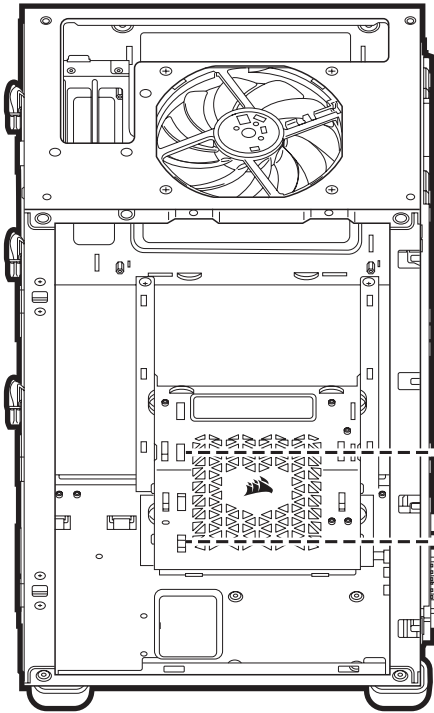

CORSAIR

2000D AIRFLOW

ITX - TOWER CASE

EN ENGLISH

CASE SPECIFICATIONS

Length	271mm
Width	200mm
Height	450mm
Maximum GPU length	320mm
Maximum CPU height	90mm
Maximum PSU length	130mm
Fan locations:	
Front	3x 120mm
Top	1x 120mm slim fan (1x AF120S included)
Rear	2x 120mm*
Side	3x 120mm / 2x 140mm
Radiator compatibility:	
Front	NA
Top	NA
Rear	240mm*
Side	360mm / 280mm

*GPU dependent

ACCESSORY KIT CONTENTS

CASE FEATURES

- A** — MESH PANELS
- B** — SIDE FAN BRACKET
- C** — REAR DUST FILTER

- D** — 1x AF120S
- E** — 1x REMOVABLE SSD TRAYS
- F** — REMOVEABLE PSU SHROUD

FRONT, TOP & SIDE PANELS ARE REMOVABLE

REMOVING SIDE PANELS

REMOVING & INSTALLING FAN / RAD BRACKET

#1

#2

#3

INSTALLING MOTHERBOARD (ITX ONLY)

REMOVING PSU SHROUD (SFX & SFX-L ONLY)

REMOVING PSU SHROUD (SFX & SFX-L ONLY)

OPTIONAL REMOVAL OF PSU SHROUD (SFX & SFX-L ONLY)

INSTALLING PSU (SFX & SFX-L ONLY)

INSTALLING SSD

INSTALLING TOP FAN

CABLE ROUTING OUT OF THE BACK

FRONT I/O CONNECTIONS

FAQ

- 1. Does the polarity matter with the I/O panel's power and reset header?**
No, only the LED headers.
- 2. Who should I contact if I received my case damaged or one of the fans is no longer working?**
Please go to support.corsair.com and request an RMA so that we can replace the damaged part(s).
- 3. Where can I mount a fan?**