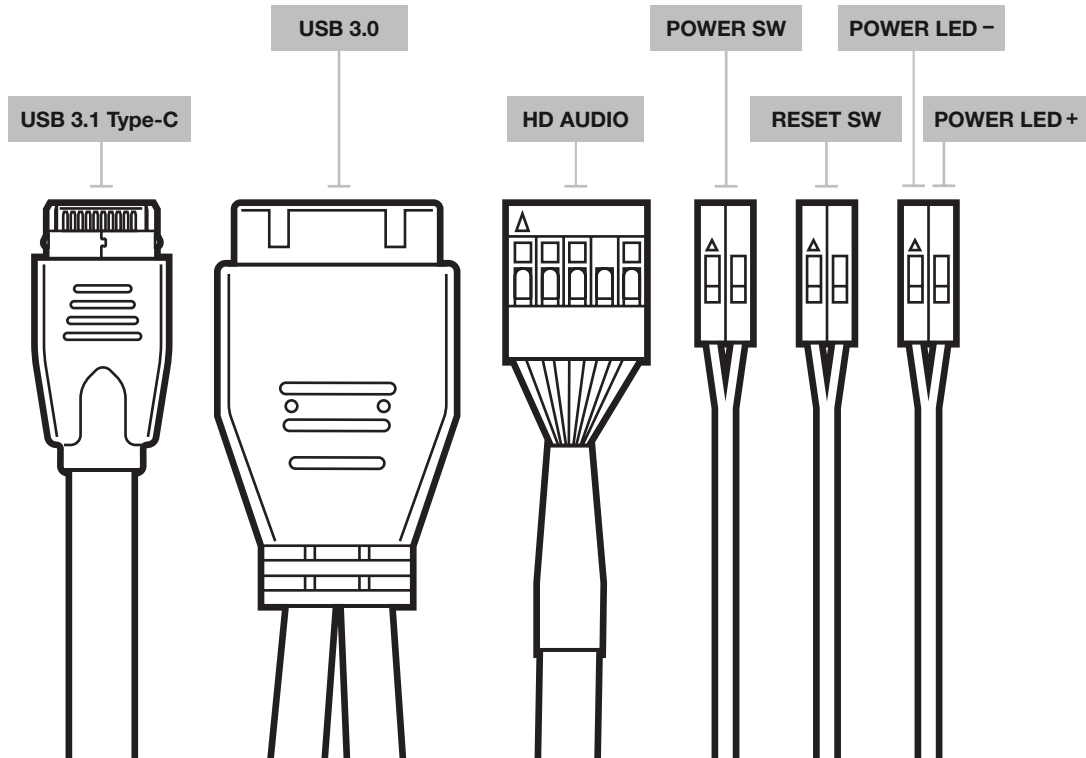

OPTIONAL REMOVAL OF PSU SHROUD (SFX & SFX-L ONLY)

INSTALLING PSU (SFX & SFX-L ONLY)

INSTALLING SSD

INSTALLING TOP FAN

CABLE ROUTING OUT OF THE BACK

FRONT I/O CONNECTIONS

FAQ

- 1. Does the polarity matter with the I/O panel's power and reset header?**
No, only the LED headers.
- 2. Who should I contact if I received my case damaged or one of the fans is no longer working?**
Please go to support.corsair.com and request an RMA so that we can replace the damaged part(s).
- 3. Where can I mount a fan?**