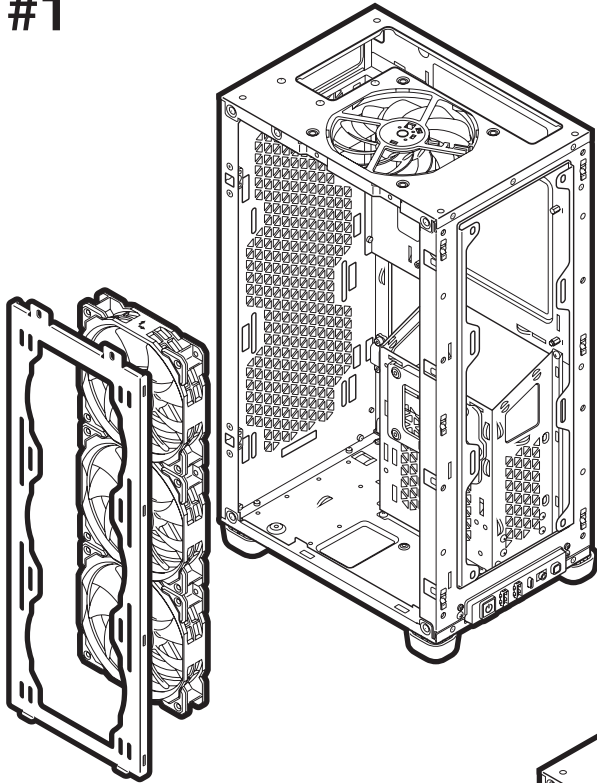

CORSAIR

2000D AIRFLOW

ITX - TOWER CASE

EN ENGLISH

CASE SPECIFICATIONS

Length	271mm
Width	200mm
Height	450mm
Maximum GPU length	320mm
Maximum CPU height	90mm
Maximum PSU length	130mm
Fan locations:	
Front	3x 120mm
Top	1x 120mm slim fan (1x AF120S included)
Rear	2x 120mm*
Side	3x 120mm / 2x 140mm
Radiator compatibility:	
Front	NA
Top	NA
Rear	240mm*
Side	360mm / 280mm

*GPU dependent

ACCESSORY KIT CONTENTS

CASE FEATURES

- A** — MESH PANELS
- B** — SIDE FAN BRACKET
- C** — REAR DUST FILTER

- D** — 1x AF120S
- E** — 1x REMOVABLE SSD TRAYS
- F** — REMOVEABLE PSU SHROUD

FRONT, TOP & SIDE PANELS ARE REMOVABLE

REMOVING SIDE PANELS

REMOVING & INSTALLING FAN / RAD BRACKET

#1

#2

#3

INSTALLING MOTHERBOARD (ITX ONLY)

REMOVING PSU SHROUD (SFX & SFX-L ONLY)

REMOVING PSU SHROUD (SFX & SFX-L ONLY)