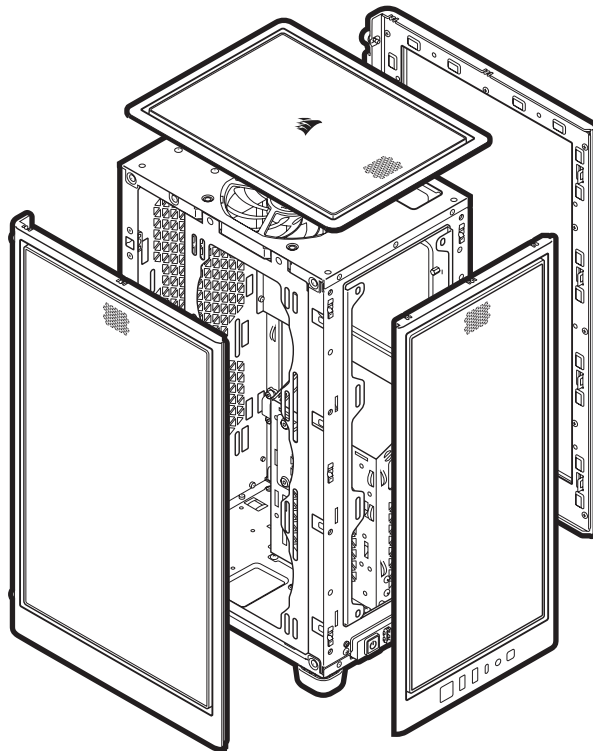

CORSAIR

2000D AIRFLOW

ITX - TOWER CASE

EN ENGLISH

CASE SPECIFICATIONS

Length	271mm
Width	200mm
Height	450mm
Maximum GPU length	320mm
Maximum CPU height	90mm
Maximum PSU length	130mm
Fan locations:	
Front	3x 120mm
Top	1x 120mm slim fan (1x AF120S included)
Rear	2x 120mm*
Side	3x 120mm / 2x 140mm
Radiator compatibility:	
Front	NA
Top	NA
Rear	240mm*
Side	360mm / 280mm

*GPU dependent

ACCESSORY KIT CONTENTS

CASE FEATURES

- A** — MESH PANELS
- B** — SIDE FAN BRACKET
- C** — REAR DUST FILTER

- D** — 1x AF120S
- E** — 1x REMOVABLE SSD TRAYS
- F** — REMOVEABLE PSU SHROUD

FRONT, TOP & SIDE PANELS ARE REMOVABLE

REMOVING SIDE PANELS

REMOVING & INSTALLING FAN / RAD BRACKET

#1

#2

#3

INSTALLING MOTHERBOARD (ITX ONLY)

REMOVING PSU SHROUD (SFX & SFX-L ONLY)

REMOVING PSU SHROUD (SFX & SFX-L ONLY)