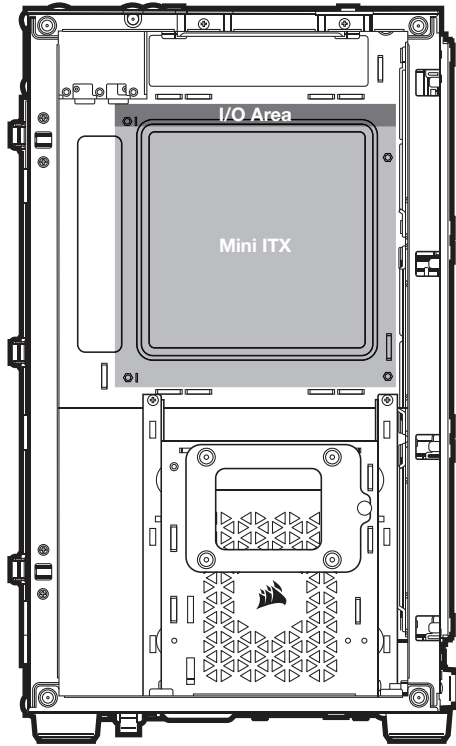

CORSAIR

2000D AIRFLOW

ITX - TOWER CASE

EN ENGLISH

CASE SPECIFICATIONS

Length	271mm
Width	200mm
Height	450mm
Maximum GPU length	320mm
Maximum CPU height	90mm
Maximum PSU length	130mm
Fan locations:	
Front	3x 120mm
Top	1x 120mm slim fan (1x AF120S included)
Rear	2x 120mm*
Side	3x 120mm / 2x 140mm
Radiator compatibility:	
Front	NA
Top	NA
Rear	240mm*
Side	360mm / 280mm

*GPU dependent

ACCESSORY KIT CONTENTS

CASE FEATURES

- A** — MESH PANELS
- B** — SIDE FAN BRACKET
- C** — REAR DUST FILTER

- D** — 1x AF120S
- E** — 1x REMOVABLE SSD TRAYS
- F** — REMOVEABLE PSU SHROUD

FRONT, TOP & SIDE PANELS ARE REMOVABLE

REMOVING SIDE PANELS

REMOVING & INSTALLING FAN / RAD BRACKET

#1

#2

#3

INSTALLING MOTHERBOARD (ITX ONLY)

REMOVING PSU SHROUD (SFX & SFX-L ONLY)

REMOVING PSU SHROUD (SFX & SFX-L ONLY)