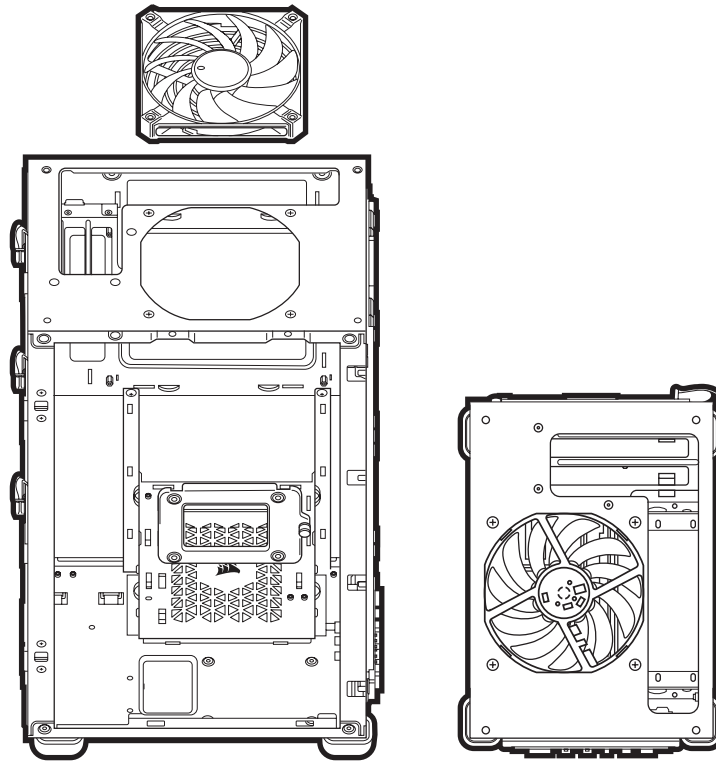

*GPU dependent

ACCESSORY KIT CONTENTS

CASE FEATURES

- A** — MESH PANELS
- B** — SIDE FAN BRACKET
- C** — REAR DUST FILTER

- D** — 1x AF120S
- E** — 1x REMOVABLE SSD TRAYS
- F** — REMOVEABLE PSU SHROUD

FRONT, TOP & SIDE PANELS ARE REMOVABLE

REMOVING SIDE PANELS

REMOVING & INSTALLING FAN / RAD BRACKET

#1

#2

#3

INSTALLING MOTHERBOARD (ITX ONLY)

REMOVING PSU SHROUD (SFX & SFX-L ONLY)

REMOVING PSU SHROUD (SFX & SFX-L ONLY)

OPTIONAL REMOVAL OF PSU SHROUD (SFX & SFX-L ONLY)

INSTALLING PSU (SFX & SFX-L ONLY)

INSTALLING SSD

INSTALLING TOP FAN

CABLE ROUTING OUT OF THE BACK

FRONT I/O CONNECTIONS

FAQ

- 1. Does the polarity matter with the I/O panel's power and reset header?**
No, only the LED headers.
- 2. Who should I contact if I received my case damaged or one of the fans is no longer working?**
Please go to support.corsair.com and request an RMA so that we can replace the damaged part(s).
- 3. Where can I mount a fan?**

Fan mount locations	
Front	3x 120mm
Top	1x 120mm slim fan
Rear	2x 120mm (GPU dependent)
Side	3x 120mm / 2x 140mm

To learn more about this case visit the product page at corsair.com.

Web: corsair.com
Phone: (888) 222-4346
Warranty: corsair.com/support/warranty