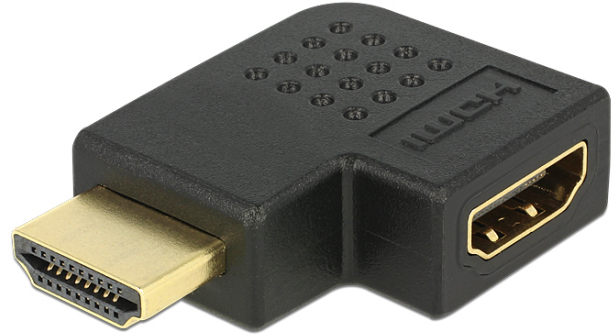

Delock Adapter HDMI male > HDMI female 90° left

Description

Specification

Item No. 65077

EAN: 4043619650774

Country of origin: China

Package: Poly bag