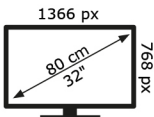

ENERG

TOSHIBA

32WD3C63DAY

32 kWh/1000h

ABCDEF **G**

45 kWh/1000h

50604691