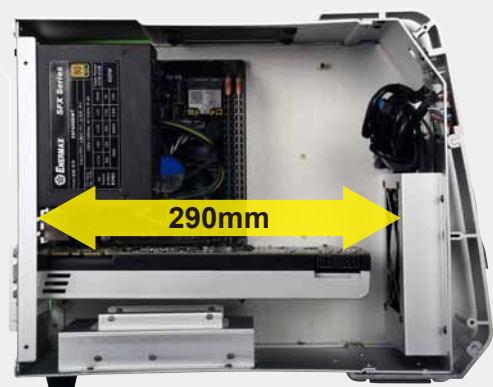

Aluminum  3 X faster

Steel 

Tinted tempered glass (3mm thick)

A large panoramic glass panel gives you a full view of your internal rigs

Patented circular-type LED fan

ENERMAX patented circular-type LED fan (pre-installed) creates a stunning lighting effect and silent cooling performance.

Versatile HDD & cooling configuration support

- Front HDD bracket supports 1 x 3.5" HDD or 120mm liquid cooler/fan
- Rear HDD bracket supports 1 x 3.5"+ 1 x 2.5" HDD/SSD

19 pin connector

High speed transmission USB 3.0 for great connectivity

STEELWING is built with 2x USB 3.0 front panel ports to satisfy your peripheral needs.

Supports high end VGA card (290mm max.)

▀ Meshed front and top covers for better ventilation

Specifications

Model Number	ECB2010R	ECB2010G
Color	Red	Green
Dimensions	D387 x W176 x H300mm	
Material	Aluminum, Tempered glass	
M/B Type	Micro ATX, Mini ITX	
I/O	USB 3.0 x 2, HD Audio	
Front HDD Bracket	1 x 3.5" HDD or 120mm liquid cooler/fan	
	1 x 120mm Red LED fan (Pre-installed)	1 x 120mm Green LED fan (Pre-installed)
Rear HDD Bracket	1 x 3.5" HDD, 1 x 2.5" SSD/HDD	
Expansion Slots	3	
PSU	Standard SFX Type (Optional)	
Maximum Compatibility	VGA Card Length: 290mm	
	CPU Cooler Height: 80mm	