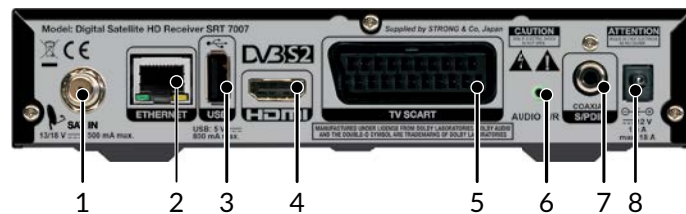

¹ Subject to your local signal conditions
² Dolby Digital Plus, Dolby and the double-D symbol are registered trademarks of Dolby Laboratories
³ STRONG cannot guarantee the playback of video files although extensions are listed, as it depends on codec used, data bit rate and resolution (all MPEG codec formats are supported).
⁴ Availability depending on broadcaster

Picture similar

1. Satellite antenna
2. Ethernet
3. USB
4. TV (HDMI)
5. TV (SCART)
6. Audio Hi-Fi amplifier
7. Digital audio amplifier
8. Power adapter

Demodulator

Demodulation: QPSK, 8PSK
Input symbol rate: DVB-S QPSK: 1 ~ 45 Ms/s
DVB-S2 8PSK/QPSK: 10~30 Ms/s
FEC decoder: Auto, 1/2, 2/3, 3/4, 5/6, 7/8 in DVB-S mode
1/2, 3/5, 2/3, 3/4, 4/5, 5/6, 8/9, 9/10 in DVB-S2 mode
3/5, 2/3, 3/4, 5/6, 8/9, 9/10 in 8PSK mode

Video Decoder

Profile level: MPEG-2 MP@ML, MP@HL, MPEG-4 H.264/AVC
Input rate: Max. 20 Mbit/s
Aspect ratio: 16:9 widescreen, Pillarbox, 4:3 Pan&Scan, Letterbox
Video resolution: PAL 50Hz: 576i,

576p, 720p, 1080i, 1080p
NTSC 60Hz: 480i, 480p, 720p, 1080i, 1080p

Audio Decoder

Audio decoding: MPEG-1 Layer 1 & 2, AC3, Dolby Digital Downmix
Audio mode: Mono L/R, Stereo, AC3+, Dolby Digital, Dolby Digital Plus*
Sampling rate: 32, 44.1, 48 kHz

Tuner

Type1 F Type, IEC169-24, Female
Input frequency range: 950 ~ 2150 MHz
RF impedance: 75 Ohm unbalanced
Signal level: -65 to -25 dBm
LNB power: 13/18 V DC (+/- 5%), max. 0.5 A, overload protected

Switch versions: Tone burst, DiSEqC 1.0, 1.1
LNB options: Universal, SatCR (max. 8 users)
Motor drive options: DiSEqC 1.2, GotoX

System & memory

Main processor: MSTAR MSD7S01
Flash memory: 4 MB
System memory: 64 MB

Connectors

SAT IN
RJ45 - Ethernet
USB 2.0 port: 5 V/800 mA (max.) supported
HDMI

TV SCART (RGB, CVBS, Audio L/R)
3.5 mm Audio L/R
S/PDIF (coax.)
Power adapter (12 V, 1.5 A)

General Data

Power supply: AC 100 ~ 240V ~ 50/60 Hz
Input voltage: DC 12 V, 1.5 A
Power consumption: max. 18 W, typ. 5 W
Power consumption in standby: max. 1.0 W
Operating temperature: 0 ~ +40 °C
Storage temperature: -10 ~ +50 °C
Operating humidity range: 10 ~ 85% RH, non-condensing
Size (W x D x H) in mm: 187 x 146 x 45
Weight in kg: 0.38

* Dolby Digital Plus and the double-D symbol are registered trademarks of Dolby Laboratories

EAN SRT 7007: 8717185449365

SERVICE CENTER			
AT	support_at@strong.tv 0820 400 150 (€ 0.12/Min, System, Festnetz)	DE	support_de@strong.tv 0180 501 49 91 (€ 0.14/Min, deutsches Festnetz) (€ 0.42/Min, max. Mobilfunknetz)
BC	support_bg@strong.tv +359 32 634451	DK	support_dk@strong.tv
CE	support_hu@strong.tv +36 1 445 26 10	FR	support_fr@strong.tv 0626 029 928 (€ 0.15 par min poste fixe en France)
IT	support_it@strong.tv 199 404 032 Da rete fissa 24.0 cent. al min. 12.5 cent. scatto alla risposta Da rete mobile max. 49 cent. al min. 15.0 cent. scatto alla risposta	NL	support_nl@strong.tv
PL	support_pl@strong.tv 801 702 017	UA	support_ua@strong.tv +380 (44) 228 24 73

STRONG declares that this item complies with the basic requirements and other relevant regulations of directives CE 2004/108/EC and 73/23/EC, RoHS 2002/95/EC