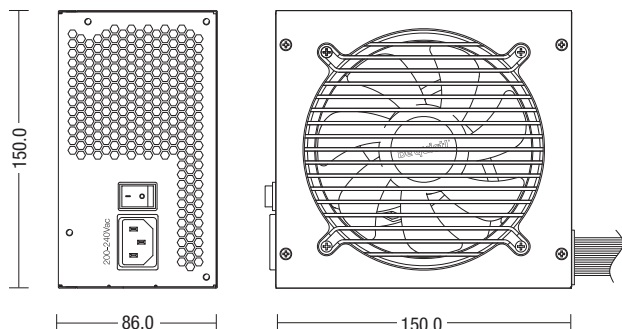

Dimensions (mm) »

Certifications »

Contact »

Service Hotline: +49 40 7367 686 44 (Mo-Fr. 9:00-17:30)
Mail: service@bequiet.com