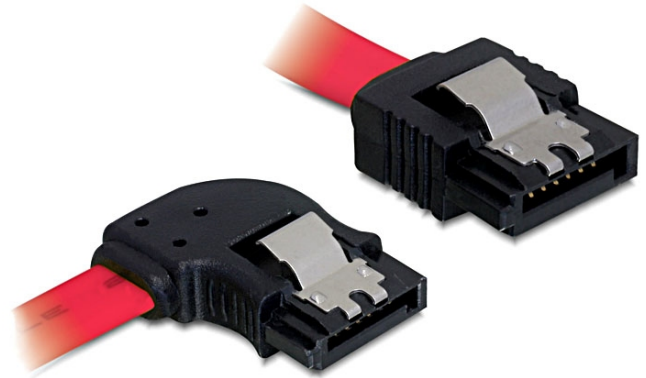

## Delock Cable SATA 100cm left/straight metal red

### Description

### Specification

Item No. 82605

EAN: 4043619826056

Country of origin: China

Package: Poly bag