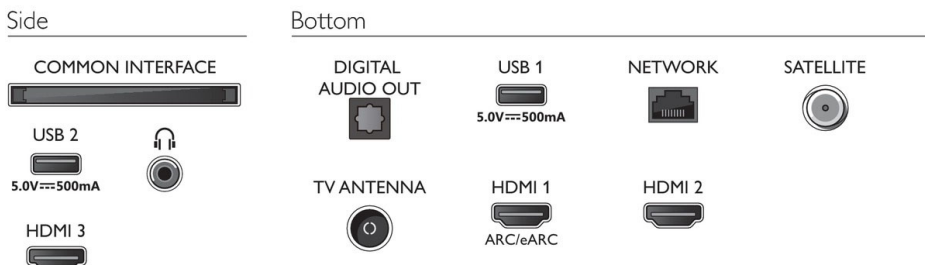

Supported HDMI video features

- HDR: HLG, HDR10, HDR10+, Dolby Vision
- Gaming: ALLM, HDMI VRR

Multimedia Applications

- Video Playback Formats: Containers: AVI, MKV, H264/MPEG-4 AVC, MPEG-1, MPEG-2, MPEG-4, VP9, HEVC (H.265), AVI
- Subtitles Formats Support: .SML, .SRT, .SSA, .SUB, .TXT, .ASS
- Music Playback Formats: AAC, MP3, WAV, WMA (v2 up to v9.2), WMA-PRO (v9 and v10), FLAC
- Picture Playback Formats: JPEG, BMP, GIF, PNG, HEIF

Design

- Colours of TV: Satin chrome bezel
- Stand design: Satin chrome arch stand

Dimensions

- Box dimensions (W x H x D): 1879.0 x 1106.0 x 190.0 mm
- Set dimensions (W x H x D): 1670.0 x 972.0 x 85.0 mm
- Set dimensions with stand (W x H x D): 1670.0 x 1032.0 x 339.0 mm
- Product weight: tbc kg
- Product weight (+stand): tbc kg
- Weight incl. Packaging: tbc kg
- Wall-mount compatible: 300 x 300 mm
- Stand dimensions (W x H x D): 808.0 x 75.0 x 339.0 mm
- Distance between 2 stands: 808.0 mm
- Stand height to TV bottom edge: 75.0 mm

Accessories

- Included accessories: Remote Control, 2 x AAA Batteries, Tabletop stand, Power cord, Quick start guide, Legal and safety brochure

EU Energy card

- EPREL registration numbers: tbc
- Energy class for SDR: n.a.
- On mode power demand for SDR: tbc kWh/1000h
- Energy class for HDR: n.a.
- On mode power demand for HDR: tbc kWh/1000h
- Off mode power consumption: n.a.
- Networked standby mode: 2.0 W
- Panel technology used: LED LCD

Connections

Issue date 2023-03-26

Version: 1.2.1

12 NC: 8670 001 88182
EAN: 87 18863 03696 9

© 2023 Koninklijke Philips N.V.
All Rights reserved.

Specifications are subject to change without notice.
Trademarks are the property of Koninklijke Philips N.V.
or their respective owners.

www.philips.com

* EPG and actual visibility (up to 8 days) is country- and operator-dependent.
* The TV supports DVB reception for 'Free to air' broadcast. Specific DVB operators may not be supported. An up to date list can be found in the FAQ section of the Philips support website. For some operators Conditional Access and subscription are required. Contact your operator for more information.
* Philips TV Remote app and related functionalities vary per TV model, operator and country, as well as smart device model and OS. For more details please visit: www.philips.com/TVRemoteapp.
* Smart TV app availability varies per TV model and country. For more details please visit: www.philips.com/smarttv.
* This television contains lead only in certain parts or components where no technology alternatives exist in accordance with existing exemption clauses under the RoHS Directive.
* Amazon Prime is available in selected languages and countries.
* Netflix subscription required. Subject to terms on <https://www.netflix.com>
* Rakuten TV is available in selected languages and countries.
* Google Assistant is available in selected languages and countries. The list of supported countries and languages will be expanded over time. For the latest information, please contact our customer care.