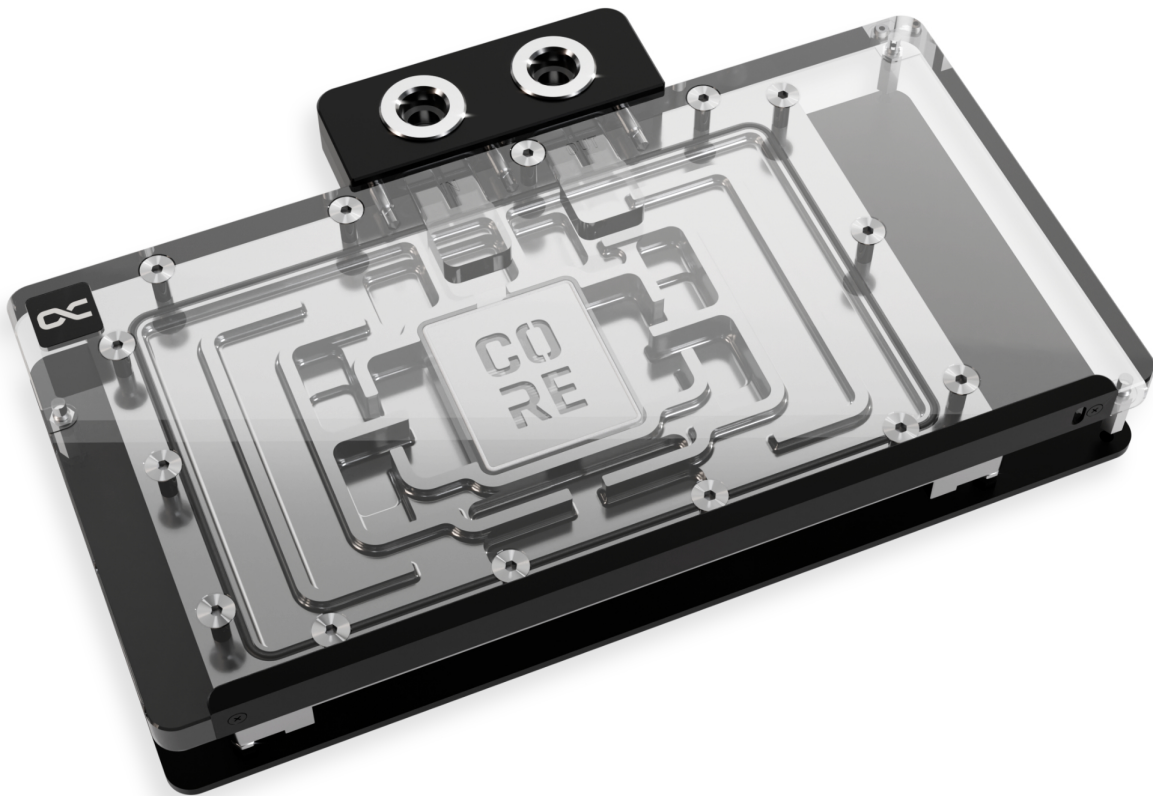

Alphacool Core Geforce RTX 5080 Solid + AMP with backplate

Alphacool article number: 14733

Quick Info

Alphacool introduces its new series of graphics card water coolers for the latest Nvidia GeForce RTX generation. Part of the Core product series, these coolers combine the highest quality with exceptional performance. Thanks to an optimized technical design, these GPU coolers deliver outstanding cooling performance.

- Optimized water flow through software and practical measurements
- Massive brass threads for secure fastening
- Superior chrome plating instead of nickel plating on the copper cooler
- Core design for maximum quality and feel

Technical data cooler

Dimensions total (L x W x H)	235,60 x 150,57 x 34,10mm
Material cooler	chrome-plated copper
Material cooler top	Acrylic
Material terminal	Nylon
Material Connection thread	Brass
Max working temperature	60°C
Pressure tested	0,8 bar
Threads	4 x G1/4"
Thickness cooler bottom	3,25mm
Thickness cooling fins	0,4mm
Distance cooling fins	0,4mm
Illumination	digital aRGB LEDs
Power connector digital aRGB LEDs	3-Pin JST
Power digital aRGB LEDs	5V
Number of digital aRGB LEDs	11
Color	transparent

The visual design of the GPU water cooler has been slightly modified. A new highlight is the Core emblem placed above the jetplate, which emphasizes its affiliation with the Core series and visually enhances the design. The series continues to feature high-quality brass connectors that ensure optimal quality and safety. The specially adapted aluminum backplate covers the entire backside of the copper cooler, ensuring a clear and uniform appearance. The acrylic, combined with aRGB lighting, allows for even and impressive illumination of the entire cooler.