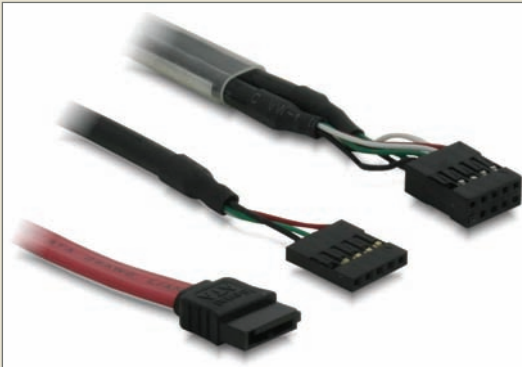

5.25 Multipanel - 61 in 1 Card Reader / FireWire / USB 2.0 / eSATA / Audio

Description

This Delock multipanel can be installed into the 5.25 drive bay of your PC. Black, silver and beige front bezel are included for different chassis colours. This card reader can read and write 61 different memory card formats. Furthermore you can connect different devices to the multipanel.

Images

Ref.	91631
EAN	4043619916313
Country of origin	Taiwan
Customs tariff number	84719000

Specification

- For 5.25 bay mounting
- USB 2.0 Card Reader 61 in 1
- 2 x USB 2.0 ports, 1 x FireWire A port, 1 x eSATA port
- Audio ports: Line-In, Line-Out, Microphone
- Hot Swap, Plug & Play
- Supports following memory cards:

Slot 1 Smart Card / XD	Smart Media, Smart Media ROM, xD, xD type M, xD type H
Slot 2 Secure Digital / Multi Media Card	SD, SD High Capacity (SDHC), SDXC, SD Ultra II, SD UDMA II, SD Extreme III, SDHC Turbo, SDHC Ultra, SDHC Extreme, SDHC Extreme III, Turbo-SD, Turbo Mini SD*, Mini SD*, Mini SDHC*, MMC-I, MMC-II, MMC 4.0, MMC plus, HS-MMC, MMCmobile*, MMCmobile Dual-Voltage*, RS-MMC*, RS-MMC 4.0*, RS-MMC Dual-Voltage*
Slot 3 Micro SD / M2	MicroSD, Micro SDHC, Micro SDHC Turbo, Mirco SDXC, T-Flash, MMCmicro, MS Micro (M2)
Slot 4 Compact Flash / Micro Drive	CF I, CF II, CF 4.0, CF ultra II, CF Extreme, CF Extreme III, CF Extreme IV, CF Extreme IV UDMA, UDMA Extreme, UDMA 6 Extreme Pro, ULTIMA II, Micro Drive, Magicstor
Slot 5 Memory Stick	MS, High Speed MS (HS-MS), MS-ROM, MS Magic Gate, MS Pro, MS-Pro Magic Gate, MS-Duo, MS-Duo Magic Gate, MS-Pro Duo, MS-Pro Duo HighSpeed, MS-Pro HG-Duo, MS-Pro Duo Magic Gate

* Adapter required

System requirements

- Windows 2000/XP/Vista/7, Mac OS 8.6x or above, Linux OS 2.6 or above
- PC with one free 5.25 bay
- One free internal 4 pin and 9 pin USB 2.0 port
- One free internal SATA port
- A free slot to lead out the audio cables
- Three free external audio ports and one ext. FireWire A port