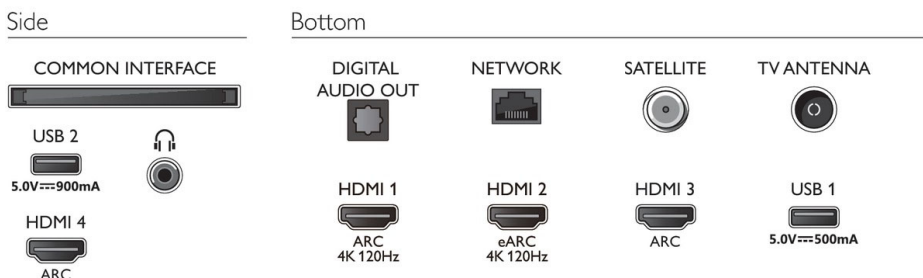

Connections

Issue date 2022-07-20

Version: 5.3.4

12 NC: 8670 001 82681
EAN: 87 18863 03431 6

© 2022 Koninklijke Philips N.V.
All Rights reserved.

Specifications are subject to change without notice. Trademarks are the property of Koninklijke Philips N.V. or their respective owners.

www.philips.com

* EPG and actual visibility (up to 8 days) is country- and operator-dependent.
* Android App offerings vary per country. For more details please visit your local Google Play Store.
* Memory size (Flash): 16 G, the actual available disc space may differ (dependant on e.g. (pre-)installed apps, installed operating system, etc.)
* The TV supports DVB reception for 'Free to air' broadcast. Specific DVB operators may not be supported. An up to date list can be found in the FAQ section of the Philips support website. For some operators Conditional Access and subscription are required. Contact your operator for more information.
* Philips TV Remote app and related functionalities vary per TV model, operator and country, as well as smart device model and OS. For more details please visit: www.philips.com/TVRemoteapp.
* USB recording for digital channels only, recordings may be limited by broadcast copy protection (CI+). Country and channel restrictions may apply.
* This television contains lead only in certain parts or components where no technology alternatives exist in accordance with existing exemption clauses under the RoHS Directive.
* Amazon Prime is available in selected languages and countries.
* Google Assistant is available on Philips Android TVs running on Android O (8) or higher OS version. Google Assistant is available in selected languages and countries.
* Netflix subscription required. Subject to terms on <https://www.netflix.com>
* Amazon, Alexa and all related logos are trademarks of Amazon.com, Inc. or its affiliates. Amazon Alexa is available in selected languages and countries.
* Disney+ subscription required. Subject to terms at <https://www.disneyplus.com> (c) 2020 Disney and its related entities. Disney+ is available in selected languages and countries.
* Rakuten TV is available in selected languages and countries.