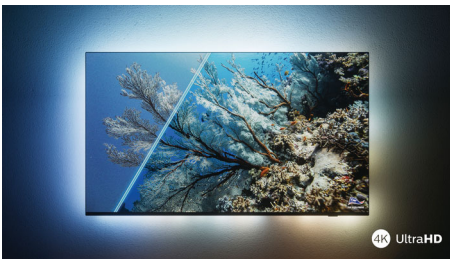

PHILIPS

4K UHD LED Android TV

3 sided Ambilight TV Major HDR formats supported, P5 picture engine-120 Hz, 139 cm (55") Android TV

55PUS8887/12

Highlights

The one with Ambilight.

With Philips Ambilight, the brilliant experience of watching a Philips TV gets even bigger! LED lights around the edge of the TV glow and change colour in perfect sync with the colours of the on-screen action or your music. It's so warm and immersive, you'll wonder how you enjoyed TV without it.

Vibrant HDR picture

Want to experience a perfect picture for every scene? Your Philips 4K UHD TV is compatible with all major HDR formats, which means you get brilliant, sharp images. You'll see every detail, even in dark and bright areas.