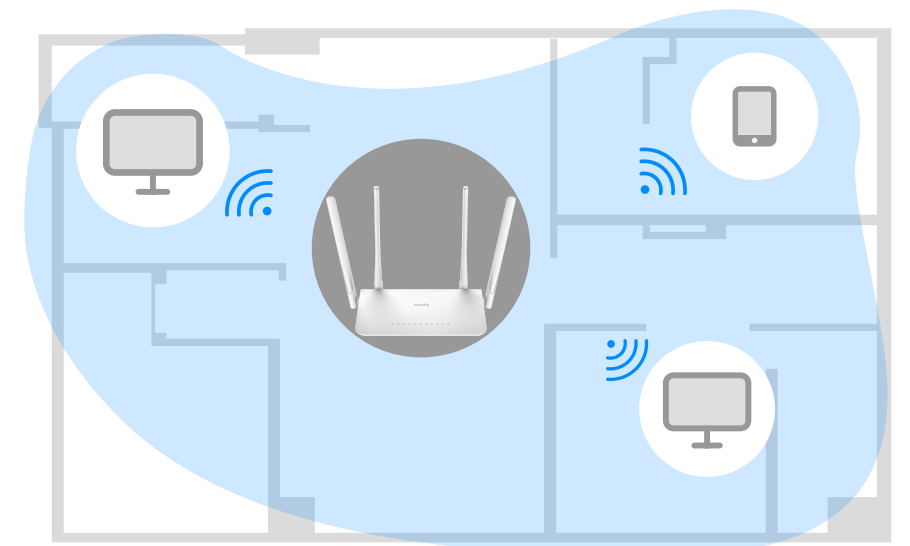

cudy

Model: WR1300

AC1200

Dual Band Wi-Fi Router

-  Up to 867Mbps + 300Mbps Wi-Fi Speed
-  Powerful Dual-Core Processor
-  VPN Client and DDNS Support
-  Enhanced Whole Home Coverage

[Datasheet](#)

Up to 1.2 Gbps Wi-Fi Speed:
Enjoy smooth streaming,
downloading, and gaming
with extremely fast Wi-Fi-
Speed.

Extensive Coverage

Hardware

16MB Flash + 128MB DDR

Powerful Dual-Core Processor

Powerful Dual-Core CPU ensures smooth 4K UHD streaming to Smart TVs, mobile devices and gaming consoles without buffering.

16MB Flash + 128MB DDR

Large capacity flash/DDR design makes the router stable and reliable, ensuring the continuous operation of the system, and provides more space for the file system.

4 x 5dBi High Gain Antennas

High gain antennas boost sensitivity of the router, create connections over greater distances, providing powerful penetration through walls.

5 x Gigabit Ports

Featured with 5 10/100/1000Mbps ports, greatly expands your network capacity, enabling instant large files transferring.

Software

VPN

With built-in VPN, this router can easily establish a connection to VPN Server to transport all your online data and traffic, securing it with its encryption at the same time.