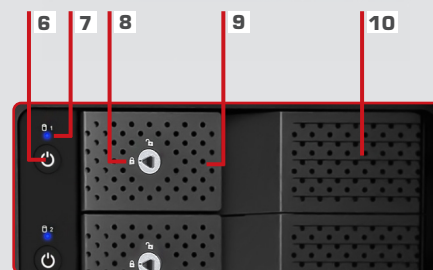

1. 1 Fan
2. 2 Anti-theft device
3. 3 USB-C port
4. 4 12V power supply
5. 5 Central power switch
6. 6 Power switch for each hard disk
7. 7 Status LED for each hard drive
8. 8 Lock option for each hard drive
9. 9 Door handle for each front door for each HDD
10. 10 Slot for each hard disk