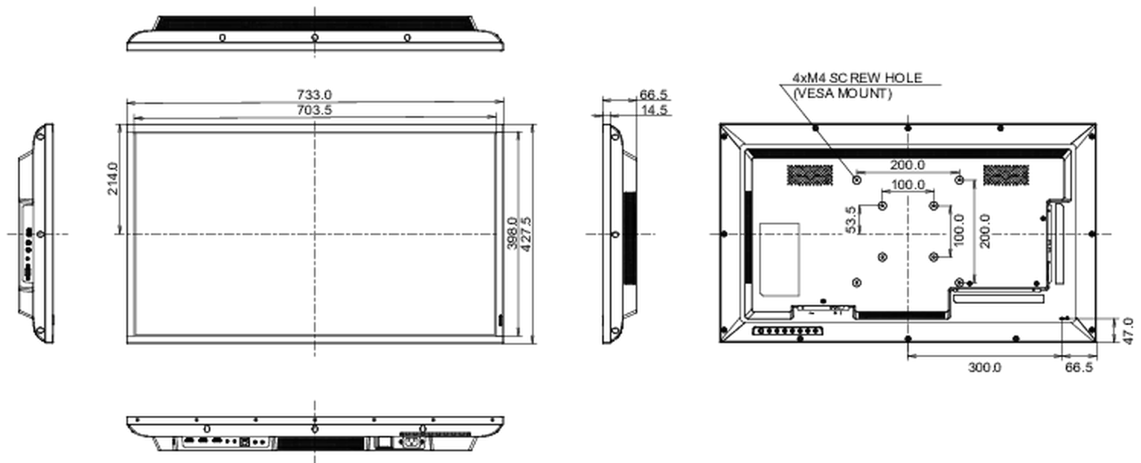

08 SUSTAINABILITY

Regulations	CB, CE, TÜV-Bauart, EAC, RoHS support, ErP, WEEE, REACH
Energy efficiency class (Regulation (EU) 2017/1369)	G
REACH SVHC	above 0.1%: Lead

09 DIMENSIONS / WEIGHT

Product dimensions W x H x D	733 x 427.5 x 66.5mm
Box dimensions W x H x D	823 x 545 x 132mm
Weight (without box)	5.3kg
Weight (with box)	7.8kg
EAN code	4948570120918