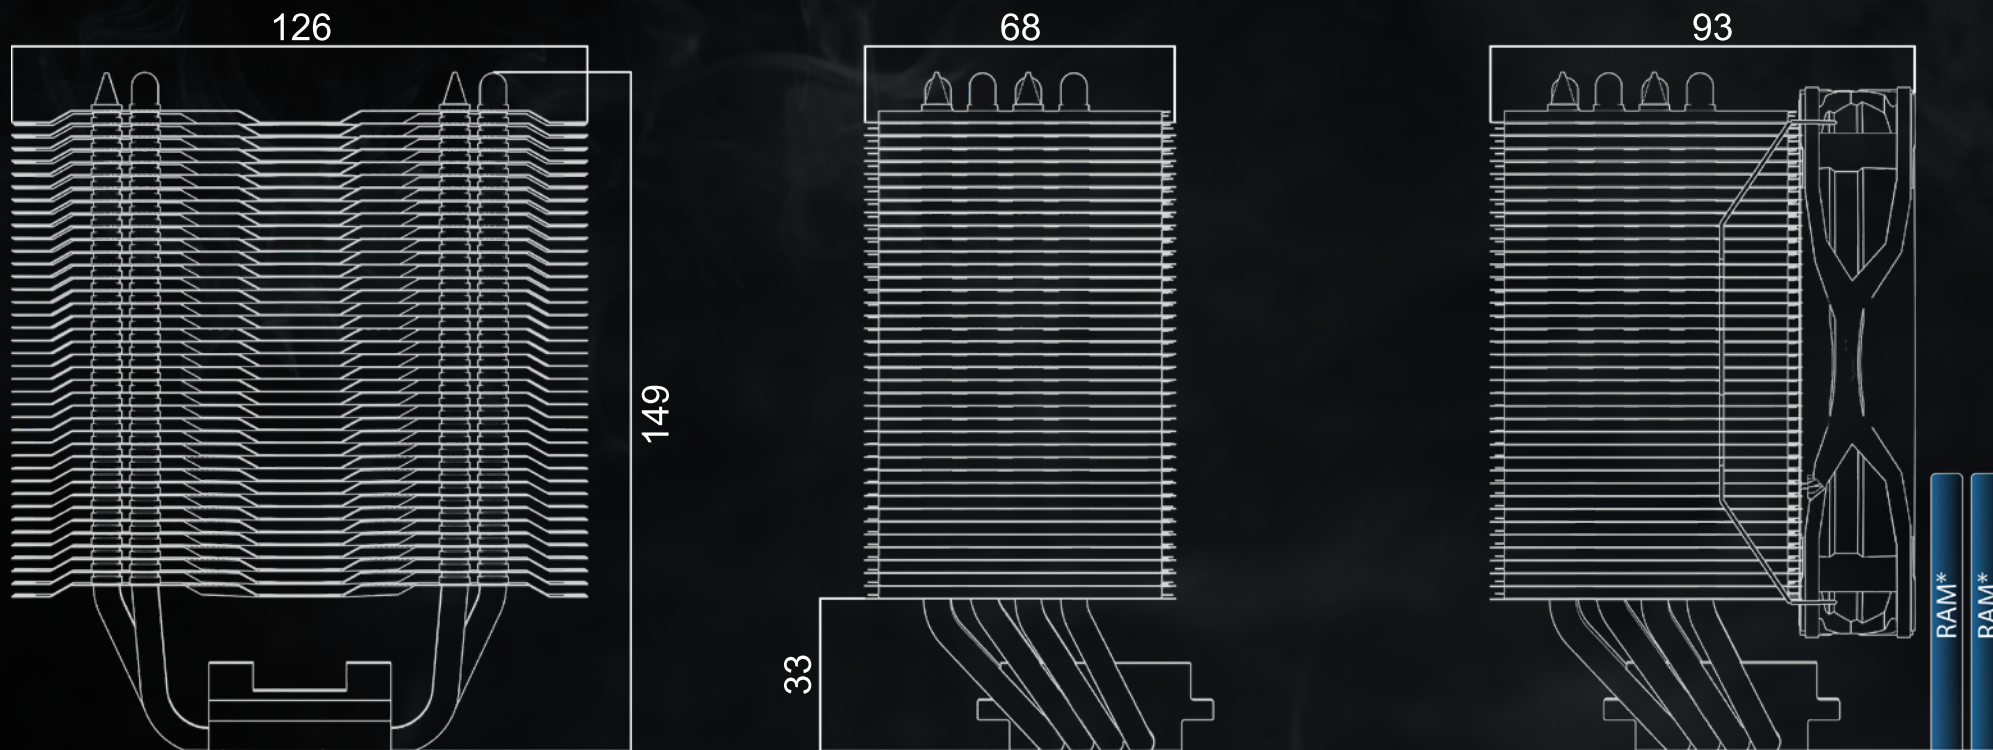

Dimensions (mm):

100% RAM compatibility for socket: 1366, 115X, 775, AM4, AM3(+), AM3, AM2(+), AM2, FM1