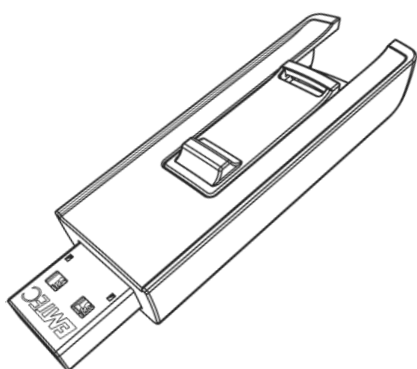

Convenient and reliable portable data storage with slide to open system, and quick content transfer.

- Exclusive capless design EMTEC
- Matte finish
- Slide to open system
- Keychain or lanyard hole
- Size : 65x20x11mm
- Available from 8 to 256GB

New clean blister packaging.
The product is elegantly highlighted to attract the customer's attention at the point of sale.

Product specifications

Read speed	Up to 20 MB/s*
Write speed	Up to 10 MB/s*
Compatibility	Universal compatibility USB 2.0 / USB 3.0
Operating systems	Windows 10, 8, 7, Vista, XP, Me, 2000 / Mac OS X / Linux 2.6x
Capacities	8,16, 32, 64, 128 et 256GB in permanent
Pack size	96 x 135mm

**Product size
(Scale 1:1)**

Logistic

Reference	Description	EAN Unit	EAN Carton 5 pces	EAN Carton 160 pces
ECMMD8GB253	Emtec USB3.0 B250 8GB	3 126 170 151 131	3 126 170 151 148	3 126 170 151 155
ECMMD16GB253	Emtec USB3.0 B250 16GB	3 126 170 151 162	3 126 170 151 179	3 126 170 151 186
ECMMD32GB253	Emtec USB3.0 B250 32GB	3 126 170 151 193	3 126 170 151 209	3 126 170 151 216
ECMMD64GB253	Emtec USB3.0 B250 64GB	3 126 170 151 223	3 126 170 151 230	3 126 170 151 247
ECMMD128GB253	Emtec USB3.0 B250 128GB	3 126 170 151 254	3 126 170 151 261	3 126 170 151 278
ECMMD256GB253	Emtec USB3.0 B250 256GB	3 126 170 151 285	3 126 170 151 292	3 126 170 151 308