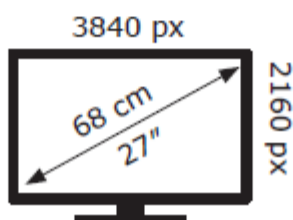

LG Electronics

27UL850

30 kWh/1000h

ABCDEF**G**

44 kWh/1000h

2019/2013