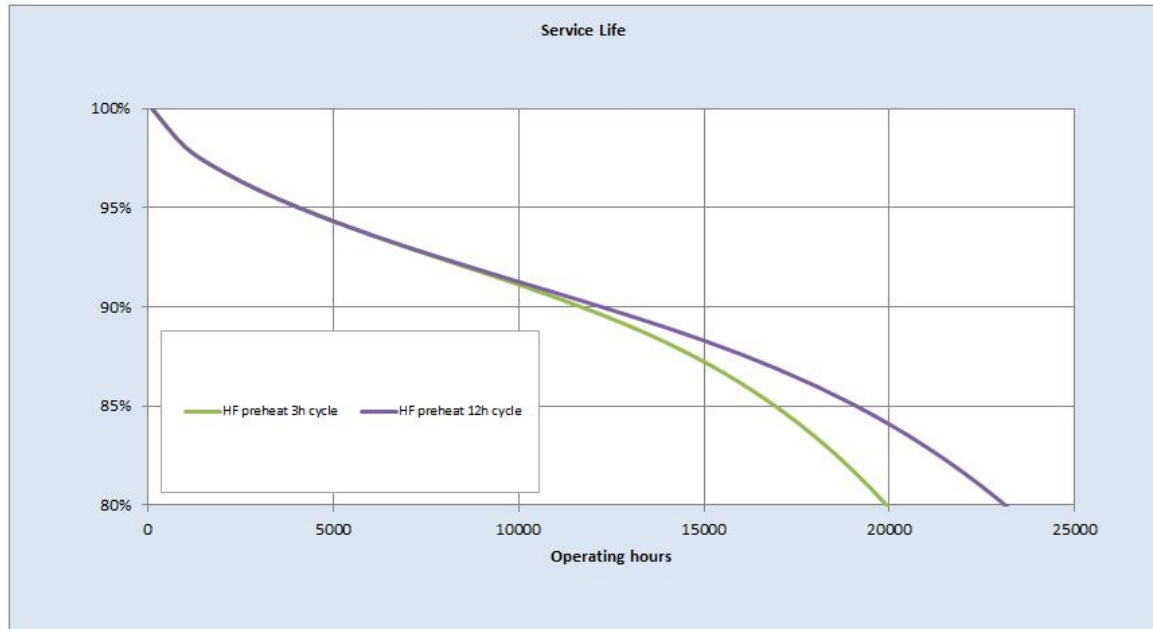

Technical drawing

Lumen maintenance data

Survival data

Service life data

Downloads & Links

[Go to the catalog site \(HTTP\)](#)

[Linear Fluorescent Lamps Catalogue \(PDF\)](#)

[LFL T5 LongLast™ Lamps - Data sheet \(EN\) \(PDF\)](#)