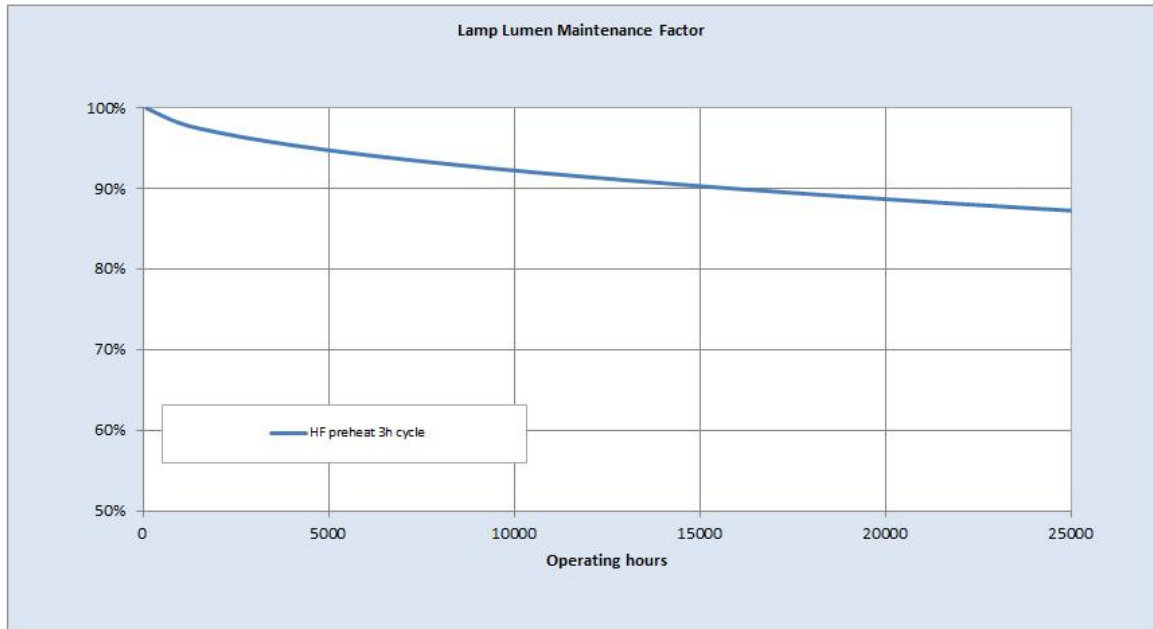

Lumen maintenance data