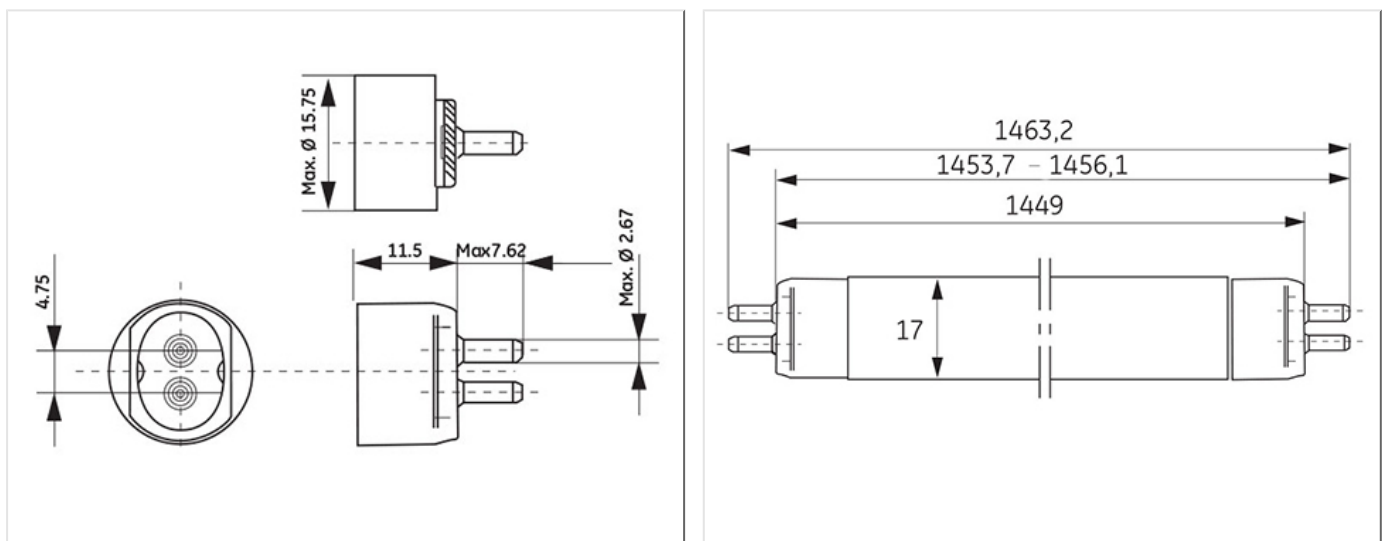

Electrical data

Design Ambient Temperature [°C]	35
Design Lamp ambient temperature [°C]	35
Starting ambient temperature range	-15
Dimming Capability	Yes
Nominal power [W]	35

Logistic data

DUN Code	10043168611036
EAN Code	0043168902601
Pack Quantity	30
Inner pack type	SLEEVE
Outer pack type	OUTER BOX
Layer quantity	210 Special
Pallet quantity EUR (PC)	1520
Pallet quantity UK (PC)	2000
Outer case size	1490 x 120 x 102 (mm)
Product status	Available

Technical drawing