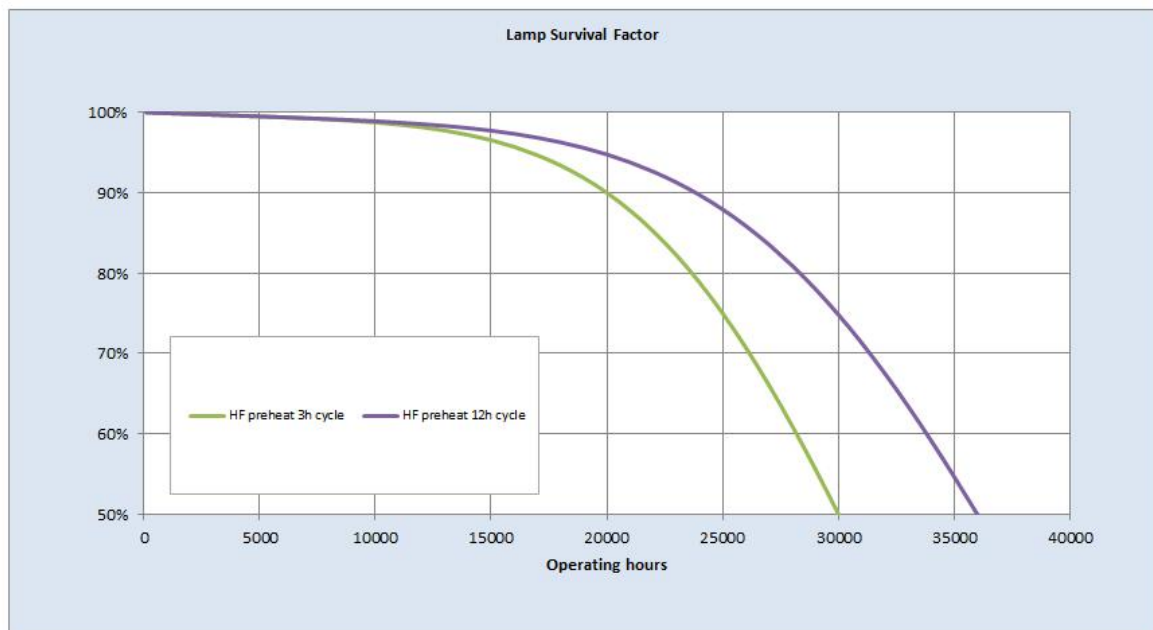

Survival data