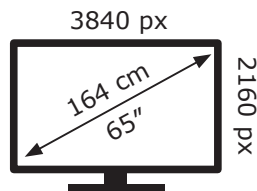

ENERGY

LG Electronics

65NANO866NA

123 kWh/1000h

ABCDEF**G**

163 kWh/1000h

2019/2013