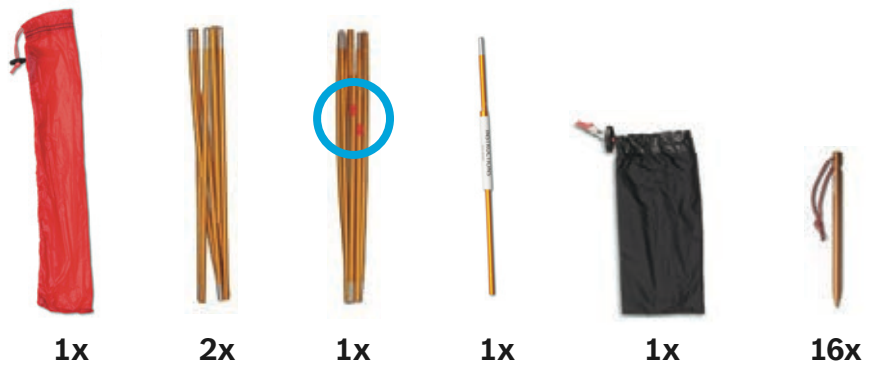

HILLEBERG.COM

HILLEBERG

THE TENTMAKER

ANJAN GT

METHOD 1

METHOD 2

EXTRA

4x