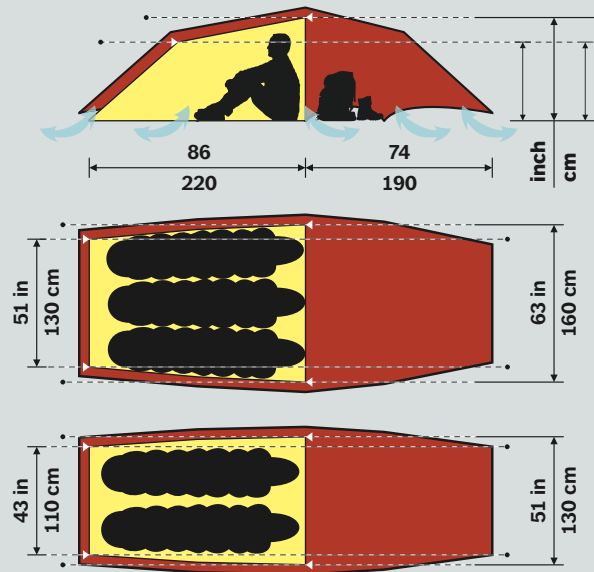

ANJAN GT

INNER TENT HEIGHT AT FRONT & REAR

Anjan 3 GT

105 cm 80 cm
41 in 31 in

Anjan 2 GT

100 cm 80 cm
39 in 31 in

EUROPE

Hilleberg the Tentmaker AB
Box 25
832 21 Frösön, Sweden
TEL: +46 (0)63 57 15 50
FAX: +46 (0)63 57 15 65
tentmaker@hilleberg.se